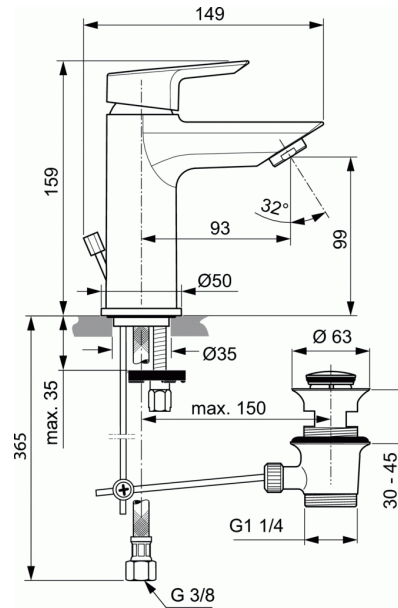

## One-hole basin mixer

### One-hole basin mixer

- IS 28 mm ceramic cartridge
- Temperature limiter - integrated in the box
- Brass cast body 1 piece
- Metal handle with red and blue colour indication - printed on handle
- Cascade aerator with 5 l/min flow rate limiter
- Metal pop-up waste
- Flexible hoses G3/8" for water supply system connection
- Easy-Fix system for installation
- Centre ring
- Comply with EN817