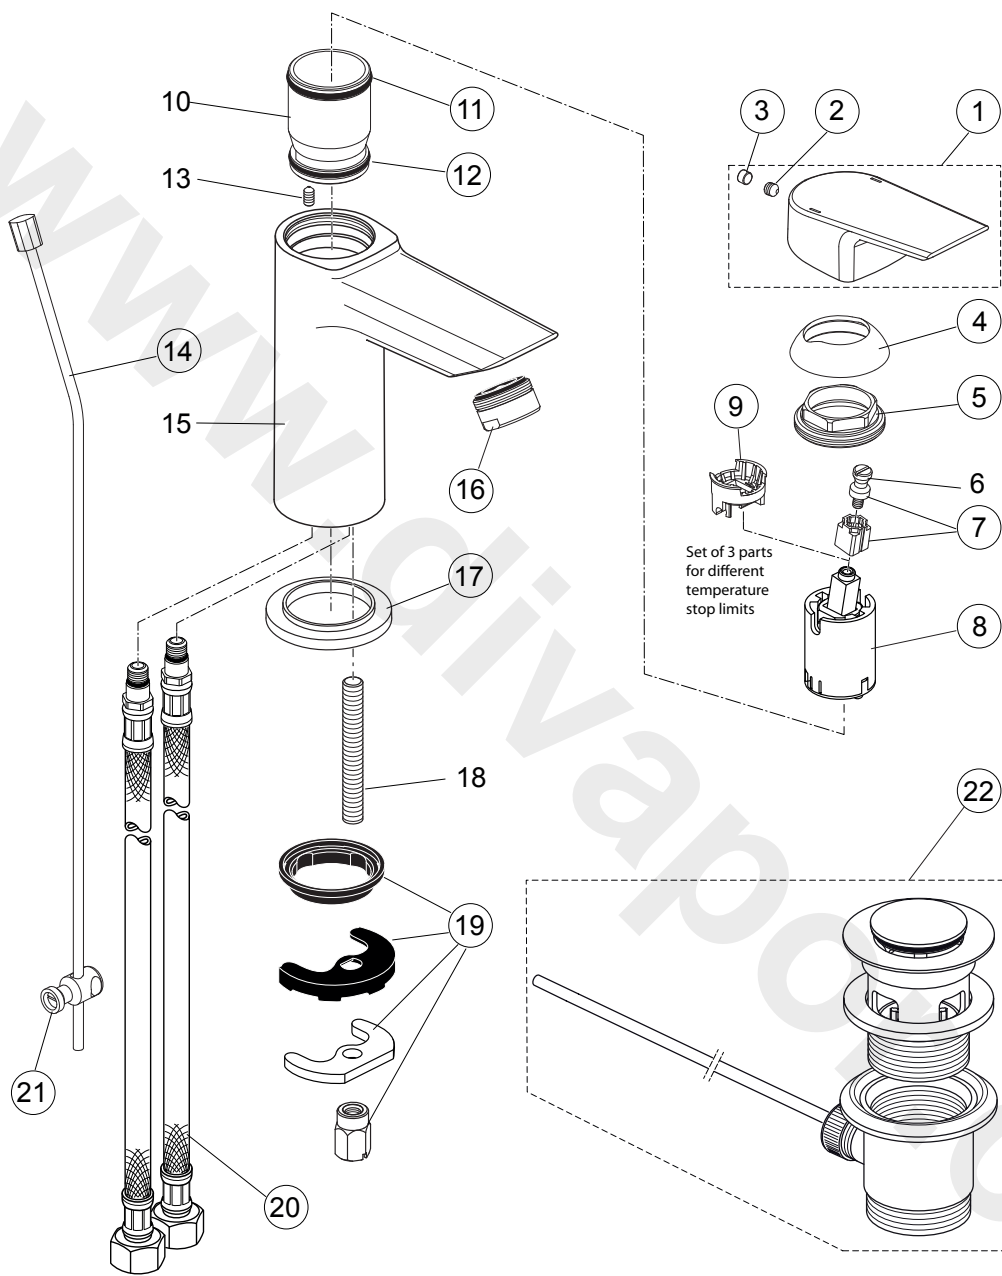

Produced since: Dec. 2020

SL basin mixer flex. hose with pop-up waste chrome **A6557AA**

without pop-up waste chrome **A6559AA**

SL basin mixer Grande with flex. hose with pop-up waste chrome **A6563AA**

Pos.	Description	Part-Number	Qty.	Pos.	Description	Part-Number	Qty.
1	Lever compl. with Logo ISI	A 861 018 AA	1 Set	10	Flex. hose M10x1-G3/8-450	A 963 600 NU	1 pcs
2	Cover cap	F 960 975 AA	1 pcs	11	Bracket	A 961 172 NU	1 pcs
3	Cartridge Kerox Ø28	A 861 396 NU	1 pcs	12	Lift rod cpl.	B 961 119 AA	1 Set
4	Pop-up waste complete	A 962 991 AA	1 Set				
5	O - Ring Ø 28 x 2	A 963 299 NU	1 pcs				
6	O - Ring Ø 26,7 x 1,78	A 962 825 NU	1 pcs				
7	Aerator M24x1 - 5ltr/min	B 960 754 AA	1 pcs				
8	Escutcheon	B 960 712 AA	1 pcs				
9	Fixation kit	A 964 520 NU	1 Set				

Produced since: Nov. 2015 - Dec. 2020

SL basin mixer flex. hose with pop-up waste chrome **A6557AA**

without pop-up waste chrome **A6559AA**

SL basin mixer Grande with flex. hose with pop-up waste chrome **A6563AA**

Pos.	Description	Part-Number	Qty.	Pos.	Description	Part-Number	Qty.
1	Lever compl. with Logo ISI	A 861 018 AA	1 Set	13	Thread pin M4 x 8 ISO 4027		
2	Thread pin M5x6 DIN914	A 860 603 NU	1 pcs	14	Lift rod cpl. + Pos. 21	B 961 119 AA	1 Set
3	Handle plug	A 963 751 NU	1 pcs	15	Body		
4	Cover cap	F 960 975 AA	1 pcs	16	Aerator M24x1 - 5ltr/min	B 960 754 AA	1 pcs
5	Thread ring M36x1	B 961 087 NU	1 pcs	17	Escutcheon	B 960 712 AA	1 pcs
6	Handle srew M4			18	Bolt M8x63		
7	Lever adapter + screw	A 860 892 NU	1 Set	19	Fixation kit	A 964 520 NU	1 Set
8	Cartridge Kerox Ø28 + Pos.7	F 960 855 NU	1 Set	20	Flex. hose M10x1-G3/8-450	A 963 600 NU	1 pcs
9	Hot water limiter - 3 parts	B 961 088 NU	1 Set	21	Bracket	A 961 172 NU	1 pcs
10	Manifold			22	Pop-up waste complete	A 962 991 AA	1 Set
11	O - Ring Ø 28 x 2	A 963 299 NU	1 pcs				
12	O - Ring Ø 26,7 x 1,78	A 962 825 NU	1 pcs				