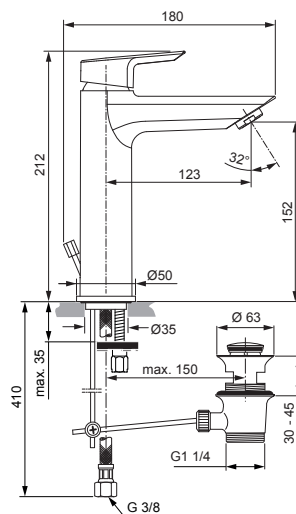

Produced since: Dec. 2020

SL basin mixer flex. hose with pop-up waste chrome **A6557AA**

without pop-up waste chrome **A6559AA**

SL basin mixer Grande with flex. hose with pop-up waste chrome **A6563AA**

Pos.	Description	Part-Number	Qty.	Pos.	Description	Part-Number	Qty.
1	Lever compl. with Logo ISI	A 861 018 AA	1 Set	10	Flex. hose M10x1-G3/8-450	A 963 600 NU	1 pcs
2	Cover cap	F 960 975 AA	1 pcs	11	Bracket	A 961 172 NU	1 pcs
3	Cartridge Kerox Ø28	A 861 396 NU	1 pcs	12	Lift rod cpl.	B 961 119 AA	1 Set
4	Pop-up waste complete	A 962 991 AA	1 Set				
5	O - Ring Ø 28 x 2	A 963 299 NU	1 pcs				
6	O - Ring Ø 26,7 x 1,78	A 962 825 NU	1 pcs				
7	Aerator M24x1 - 5ltr/min	B 960 754 AA	1 pcs				
8	Escutcheon	B 960 712 AA	1 pcs				
9	Fixation kit	A 964 520 NU	1 Set				

Produced since: Nov. 2015 - Dec. 2020

SL basin mixer flex. hose with pop-up waste chrome **A6557AA**

without pop-up waste chrome **A6559AA**

SL basin mixer Grande with flex. hose with pop-up waste chrome **A6563AA**

Pos.	Description	Part-Number	Qty.	Pos.	Description	Part-Number	Qty.
1	Lever compl. with Logo ISI	A 861 018 AA	1 Set	13	Thread pin M4 x 8 ISO 4027		
2	Thread pin M5x6 DIN914	A 860 603 NU	1 pcs	14	Lift rod cpl. + Pos. 21	B 961 119 AA	1 Set
3	Handle plug	A 963 751 NU	1 pcs	15	Body		
4	Cover cap	F 960 975 AA	1 pcs	16	Aerator M24x1 - 5ltr/min	B 960 754 AA	1 pcs
5	Thread ring M36x1	B 961 087 NU	1 pcs	17	Escutcheon	B 960 712 AA	1 pcs
6	Handle srew M4			18	Bolt M8x63		
7	Lever adapter + screw	A 860 892 NU	1 Set	19	Fixation kit	A 964 520 NU	1 Set
8	Cartridge Kerox Ø28 + Pos.7	F 960 855 NU	1 Set	20	Flex. hose M10x1-G3/8-450	A 963 600 NU	1 pcs
9	Hot water limiter - 3 parts	B 961 088 NU	1 Set	21	Bracket	A 961 172 NU	1 pcs
10	Manifold			22	Pop-up waste complete	A 962 991 AA	1 Set
11	O - Ring Ø 28 x 2	A 963 299 NU	1 pcs				
12	O - Ring Ø 26,7 x 1,78	A 962 825 NU	1 pcs				