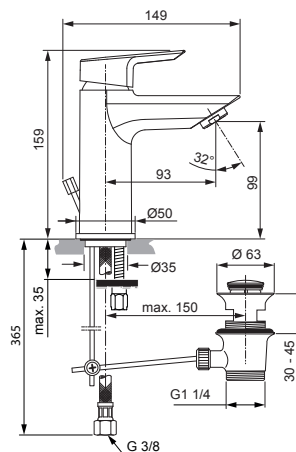

Produced since: Dec. 2020

SL basin mixer flex. hose with pop-up waste chrome **A6557AA**

without pop-up waste chrome **A6559AA**

SL basin mixer Grande with flex. hose with pop-up waste chrome **A6563AA**

Pos.	Description	Part-Number	Qty.	Pos.	Description	Part-Number	Qty.
1	Lever compl. with Logo ISI	A 861 018 AA	1 Set	10	Flex. hose M10x1-G3/8-450	A 963 600 NU	1 pcs
2	Cover cap	F 960 975 AA	1 pcs	11	Bracket	A 961 172 NU	1 pcs
3	Cartridge Kerox Ø28	A 861 396 NU	1 pcs	12	Lift rod cpl.	B 961 119 AA	1 Set
4	Pop-up waste complete	A 962 991 AA	1 Set				
5	O - Ring Ø 28 x 2	A 963 299 NU	1 pcs				
6	O - Ring Ø 26,7 x 1,78	A 962 825 NU	1 pcs				
7	Aerator M24x1 - 5ltr/min	B 960 754 AA	1 pcs				
8	Escutcheon	B 960 712 AA	1 pcs				
9	Fixation kit	A 964 520 NU	1 Set				

Produced since: Nov. 2015 - Dec. 2020

SL basin mixer flex. hose with pop-up waste chrome **A6557AA**

without pop-up waste chrome **A6559AA**

SL basin mixer Grande with flex. hose with pop-up waste chrome **A6563AA**

Pos.	Description	Part-Number	Qty.	Pos.	Description	Part-Number	Qty.
1	Lever compl. with Logo ISI	A 861 018 AA	1 Set	13	Thread pin M4 x 8 ISO 4027		
2	Thread pin M5x6 DIN914	A 860 603 NU	1 pcs	14	Lift rod cpl. + Pos. 21	B 961 119 AA	1 Set
3	Handle plug	A 963 751 NU	1 pcs	15	Body		
4	Cover cap	F 960 975 AA	1 pcs	16	Aerator M24x1 - 5ltr/min	B 960 754 AA	1 pcs
5	Thread ring M36x1	B 961 087 NU	1 pcs	17	Escutcheon	B 960 712 AA	1 pcs
6	Handle srew M4			18	Bolt M8x63		
7	Lever adapter + screw	A 860 892 NU	1 Set	19	Fixation kit	A 964 520 NU	1 Set
8	Cartridge Kerox Ø28 + Pos.7	F 960 855 NU	1 Set	20	Flex. hose M10x1-G3/8-450	A 963 600 NU	1 pcs
9	Hot water limiter - 3 parts	B 961 088 NU	1 Set	21	Bracket	A 961 172 NU	1 pcs
10	Manifold			22	Pop-up waste complete	A 962 991 AA	1 Set
11	O - Ring Ø 28 x 2	A 963 299 NU	1 pcs				
12	O - Ring Ø 26,7 x 1,78	A 962 825 NU	1 pcs				