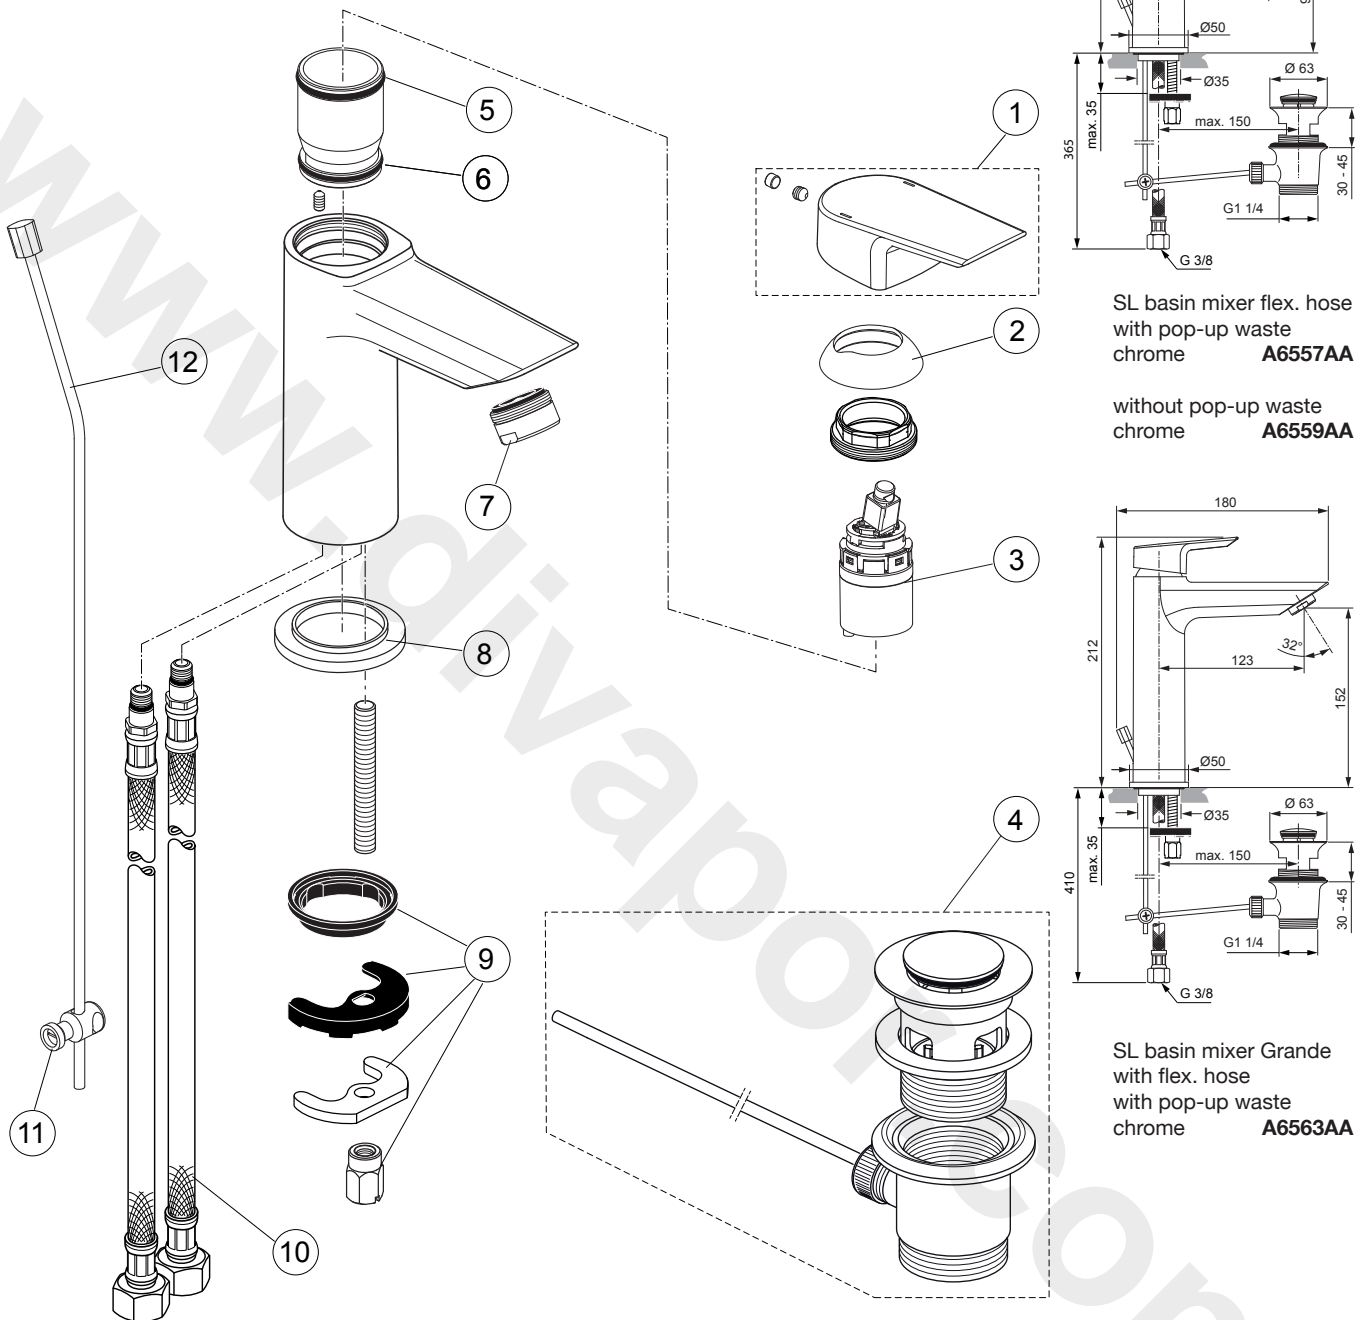

Produced since: Dec. 2020

SL basin mixer flex. hose with pop-up waste chrome **A6557AA**

without pop-up waste chrome **A6559AA**

SL basin mixer Grande with flex. hose with pop-up waste chrome **A6563AA**

Pos.	Description	Part-Number	Qty.	Pos.	Description	Part-Number	Qty.
1	Lever compl. with Logo ISI	A 861 018 AA	1 Set	10	Flex. hose M10x1-G3/8-450	A 963 600 NU	1 pcs
2	Cover cap	F 960 975 AA	1 pcs	11	Bracket	A 961 172 NU	1 pcs
3	Cartridge Kerox Ø28	A 861 396 NU	1 pcs	12	Lift rod cpl.	B 961 119 AA	1 Set
4	Pop-up waste complete	A 962 991 AA	1 Set				
5	O - Ring Ø 28 x 2	A 963 299 NU	1 pcs				
6	O - Ring Ø 26,7 x 1,78	A 962 825 NU	1 pcs				
7	Aerator M24x1 - 5ltr/min	B 960 754 AA	1 pcs				
8	Escutcheon	B 960 712 AA	1 pcs				
9	Fixation kit	A 964 520 NU	1 Set				

Produced since: Nov. 2015 - Dec. 2020

SL basin mixer flex. hose with pop-up waste chrome **A6557AA**

without pop-up waste chrome **A6559AA**

SL basin mixer Grande with flex. hose with pop-up waste chrome **A6563AA**

Pos.	Description	Part-Number	Qty.	Pos.	Description	Part-Number	Qty.
1	Lever compl. with Logo ISI	A 861 018 AA	1 Set	13	Thread pin M4 x 8 ISO 4027		
2	Thread pin M5x6 DIN914	A 860 603 NU	1 pcs	14	Lift rod cpl. + Pos. 21	B 961 119 AA	1 Set
3	Handle plug	A 963 751 NU	1 pcs	15	Body		
4	Cover cap	F 960 975 AA	1 pcs	16	Aerator M24x1 - 5ltr/min	B 960 754 AA	1 pcs
5	Thread ring M36x1	B 961 087 NU	1 pcs	17	Escutcheon	B 960 712 AA	1 pcs
6	Handle srew M4			18	Bolt M8x63		
7	Lever adapter + screw	A 860 892 NU	1 Set	19	Fixation kit	A 964 520 NU	1 Set
8	Cartridge Kerox Ø28 + Pos.7	F 960 855 NU	1 Set	20	Flex. hose M10x1-G3/8-450	A 963 600 NU	1 pcs
9	Hot water limiter - 3 parts	B 961 088 NU	1 Set	21	Bracket	A 961 172 NU	1 pcs
10	Manifold			22	Pop-up waste complete	A 962 991 AA	1 Set
11	O - Ring Ø 28 x 2	A 963 299 NU	1 pcs				
12	O - Ring Ø 26,7 x 1,78	A 962 825 NU	1 pcs				