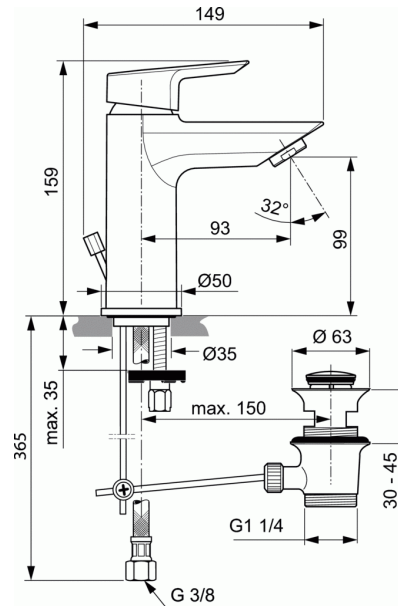

## TESI One-hole basin mixer

### One-hole basin mixer

- IS 28 mm ceramic cartridge
- Temperature limiter - integrated in the box
- Brass cast body
- Metal handle with red and blue colour indication - printed on handle
- Cascade aerator
- Metal pop-up waste
- Flexible hoses G3/8" for water supply system connection
- Easy-Fix system for installation
- Centre ring
- Comply with EN817