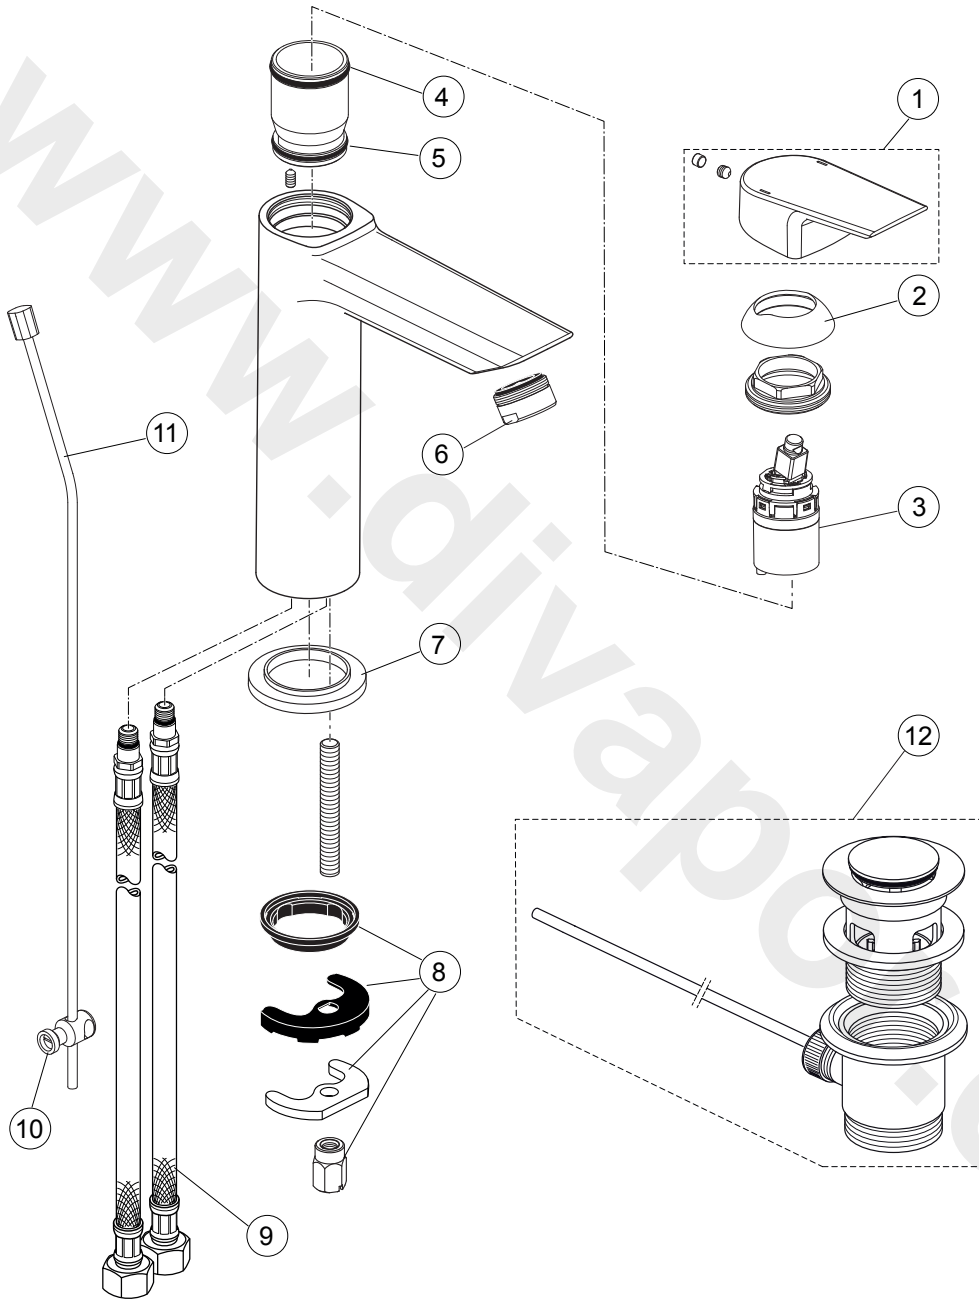

Produced since: Dec. 2020

SL basin mixer flex. hose
with pop-up waste
chrome **A6555AA**

Pos.	Description	Part-Number	Qty.	Pos.	Description	Part-Number	Qty.
1	Lever cpl. with Logo ISI	A 861 018 AA	1 Set	9	Flex. hose M10x1-G3/8-450	A 963 600 NU	1 pcs
2	Cover cap	F 960 975 AA	1 pcs	10	Bracket	A 961 172 NU	1 pcs
3	Cartridge Kerox Ø28	A 861 396 NU	1 Set	11	Lift rod cpl. + Pos. 10	B 961 119 AA	1 Set
4	O - Ring Ø 28 x 2	A 963 299 NU	1 pcs	12	Pop-up waste complete	A 962 991 AA	1 Set
5	O - Ring Ø 26,7 x 1,78	A 962 825 NU	1 pcs				
6	Aerator M24x1	A 860 050 AA	1 pcs				
7	Escutcheon	B 960 712 AA	1 pcs				
8	Fixation kit	A 964 520 NU	1 Set				

Produced since: **Nov. 2015 - Dec. 2020**

SL basin mixer flex. hose
with pop-up waste
chrome **A6555AA**

Pos.	Description	Part-Number	Qty.	Pos.	Description	Part-Number	Qty.
1	Lever cpl. with Logo ISI	A 861 018 AA	1 Set	13	Thread pin M4 x 8 ISO 4027		
2	Thread pin M5x6 DIN914	A 860 603 NU	1 pcs	14	Lift rod cpl. + Pos. 21	B 961 119 AA	1 Set
3	Handle plug	A 963 751 NU	1 pcs	15	Body		
4	Cover cap	F 960 975 AA	1 pcs	16	Aerator M24x1	A 860 050 AA	1 pcs
5	Thread ring M36x1	B 961 087 NU	1 pcs	17	Escutcheon	B 960 712 AA	1 pcs
6	Handle srew M4			18	Bolt M8x63		
7	Lever adapter + screw	A 860 892 NU	1 Set	19	Fixation kit	A 964 520 NU	1 Set
8	Cartridge Kerox Ø28 + Pos.7	F 960 855 NU	1 Set	20	Flex. hose M10x1-G3/8-450	A 963 600 NU	1 pcs
9	Hot water limiter - 3 parts	B 961 088 NU	1 Set	21	Bracket	A 961 172 NU	1 pcs
10	Manifold			22	Pop-up waste complete	A 962 991 AA	1 Set
11	O - Ring Ø 28 x 2	A 963 299 NU	1 pcs				
12	O - Ring Ø 26,7 x 1,78	A 962 825 NU	1 pcs				