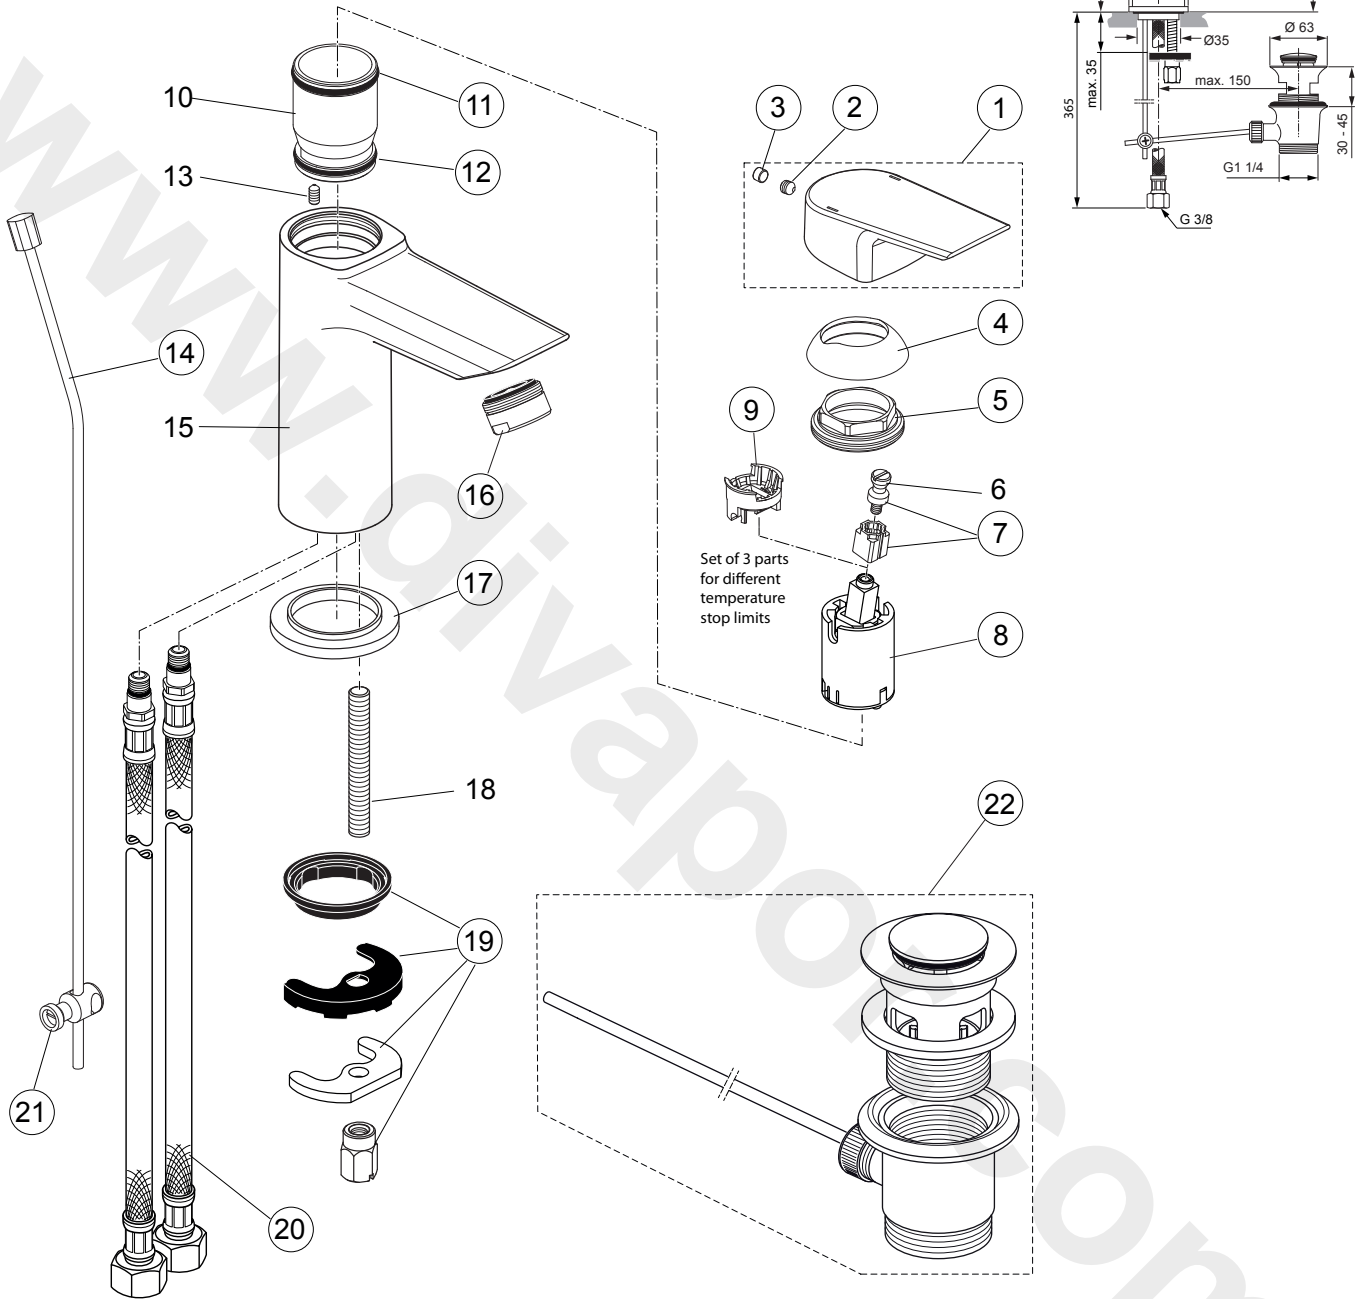

Produced since: Dec. 2020

SL basin mixer flex. hose
with pop-up waste
chrome **A6555AA**

Pos.	Description	Part-Number	Qty.	Pos.	Description	Part-Number	Qty.
1	Lever cpl. with Logo ISI	A 861 018 AA	1 Set	9	Flex. hose M10x1-G3/8-450	A 963 600 NU	1 pcs
2	Cover cap	F 960 975 AA	1 pcs	10	Bracket	A 961 172 NU	1 pcs
3	Cartridge Kerox Ø28	A 861 396 NU	1 Set	11	Lift rod cpl. + Pos. 10	B 961 119 AA	1 Set
4	O - Ring Ø 28 x 2	A 963 299 NU	1 pcs	12	Pop-up waste complete	A 962 991 AA	1 Set
5	O - Ring Ø 26,7 x 1,78	A 962 825 NU	1 pcs				
6	Aerator M24x1	A 860 050 AA	1 pcs				
7	Escutcheon	B 960 712 AA	1 pcs				
8	Fixation kit	A 964 520 NU	1 Set				

Produced since: **Nov. 2015 - Dec. 2020**

SL basin mixer flex. hose
with pop-up waste
chrome **A6555AA**

Pos.	Description	Part-Number	Qty.	Pos.	Description	Part-Number	Qty.
1	Lever cpl. with Logo ISI	A 861 018 AA	1 Set	13	Thread pin M4 x 8 ISO 4027		
2	Thread pin M5x6 DIN914	A 860 603 NU	1 pcs	14	Lift rod cpl. + Pos. 21	B 961 119 AA	1 Set
3	Handle plug	A 963 751 NU	1 pcs	15	Body		
4	Cover cap	F 960 975 AA	1 pcs	16	Aerator M24x1	A 860 050 AA	1 pcs
5	Thread ring M36x1	B 961 087 NU	1 pcs	17	Escutcheon	B 960 712 AA	1 pcs
6	Handle srew M4			18	Bolt M8x63		
7	Lever adapter + screw	A 860 892 NU	1 Set	19	Fixation kit	A 964 520 NU	1 Set
8	Cartridge Kerox Ø28 + Pos.7	F 960 855 NU	1 Set	20	Flex. hose M10x1-G3/8-450	A 963 600 NU	1 pcs
9	Hot water limiter - 3 parts	B 961 088 NU	1 Set	21	Bracket	A 961 172 NU	1 pcs
10	Manifold			22	Pop-up waste complete	A 962 991 AA	1 Set
11	O - Ring Ø 28 x 2	A 963 299 NU	1 pcs				
12	O - Ring Ø 26,7 x 1,78	A 962 825 NU	1 pcs				