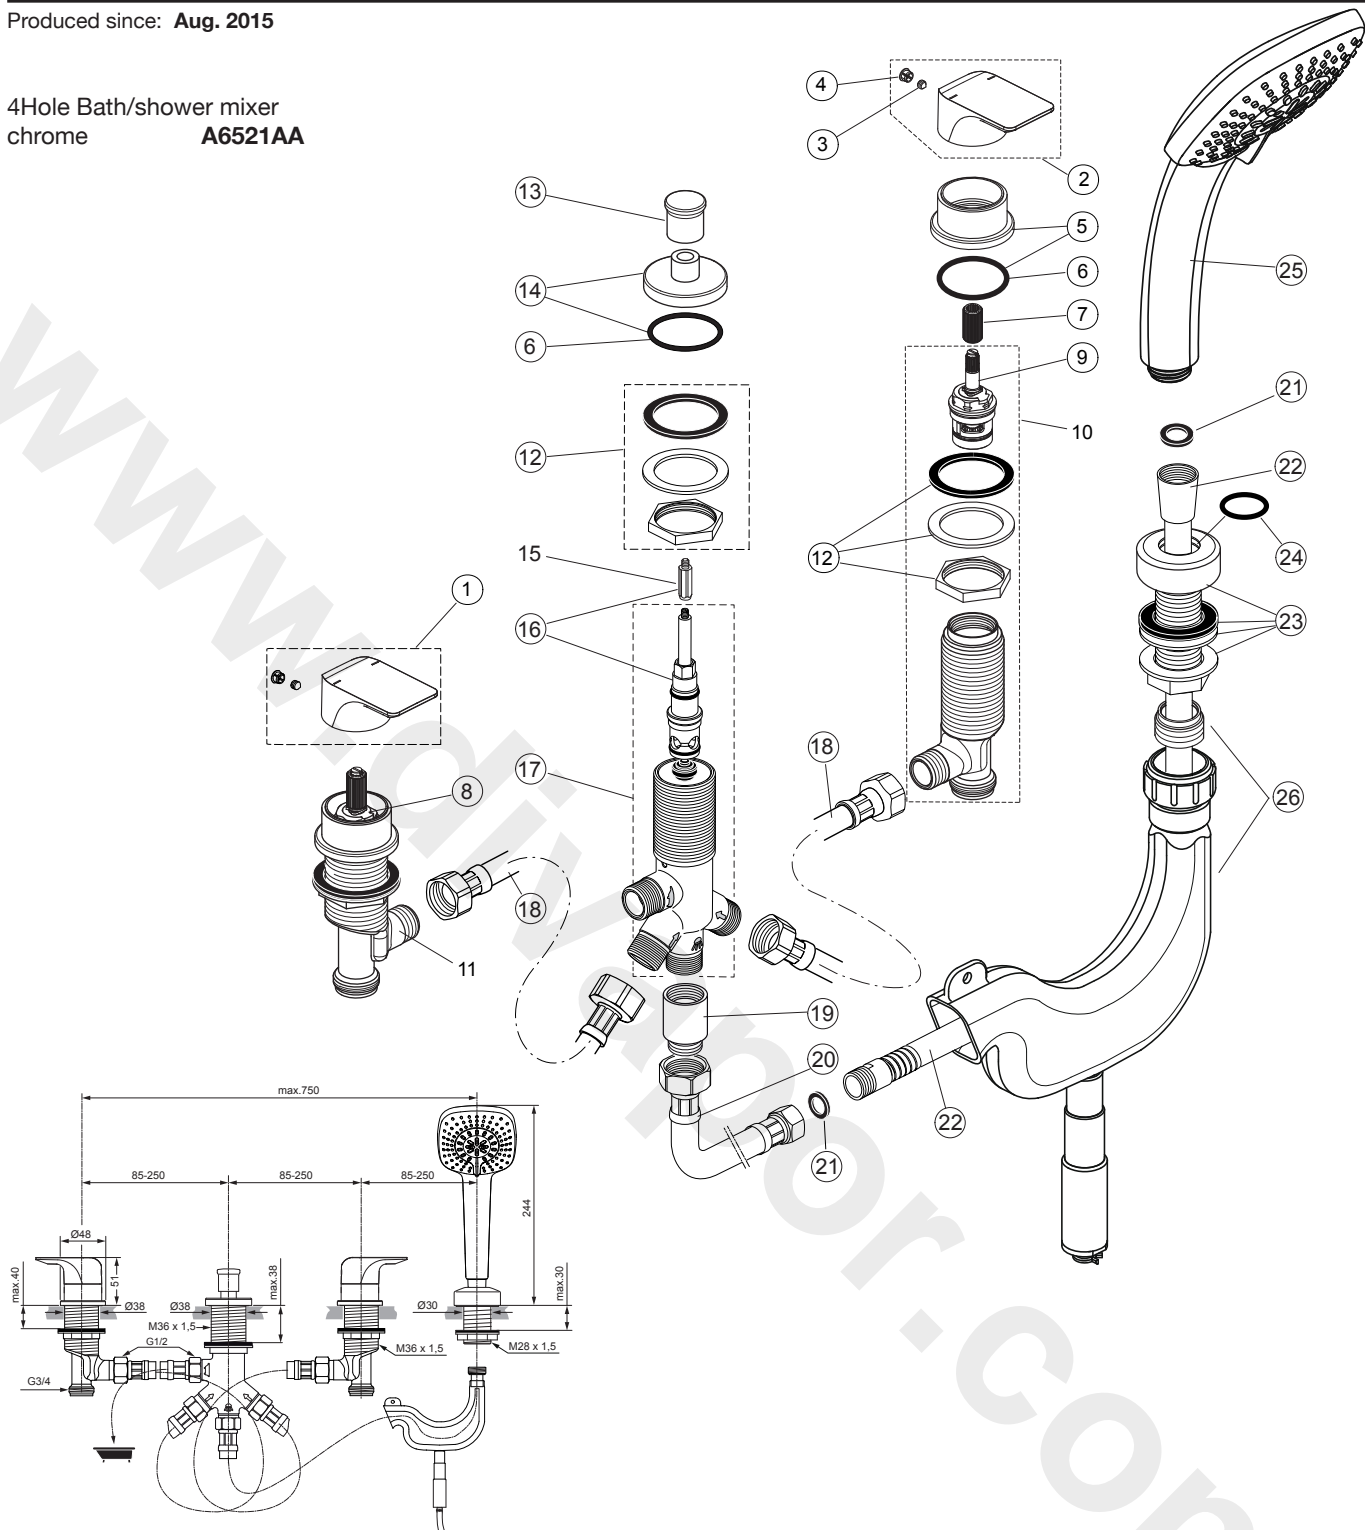

Produced since: Aug. 2015

4Hole Bath/shower mixer
chrome **A6521AA**

Pos.	Description	Part-Number	Qty.	Pos.	Description	Part-Number	Qty.
1	Handle cpl. red marked	A 860 960 AA	1 Set	15	Exstension (incl. in Pos.16)		
2	Handle cpl. blue marked	A 860 961 AA	1 Set	16	Diverter + Pos.15	H 960 987 NU	1 Set
3	Screw M5 x 6 DIN 914	F 961 001 NU	1 pcs	17	Diverter valve complete	A 961 882 NU	1 Set
4	Handle cap	A 960 396 AA	1 pcs	18	Flex. hose G1/2 x G1/2	H 960 312 NU	1 pcs
5	Escutcheon with washer	F 961 119 AA	1 Set	19	Non-return valve complete	A 963 287 AA	1 pcs
6	O-ring Ø 37,77 x 2,62	A 962 574 NU	1 pcs		Non-return valve DW15	A 962 594 NU*	2 pcs
7	Handle adapter	N 042 677 NU	2 pcs	20	Flex. hose G1/2 x M15x1	H 960 185 NU	1 pcs
8	Headwork (hot side)	A 960 462 NU	1 pcs	21	Washer	A 961 817 NU	5 pcs
9	Headwork (cold side)	A 961 010 NU	1 pcs	22	Shower hose G1/2xM15x1	H 960 440 AA	1 pcs
10	Side valve complete cold			23	Holder cpl. f. Handshower	A 962 061 AA	1 pcs
11	Side valve complete hot			24	O - Ring Ø 22 x 3	A 960 239 NU	1 pcs
12	Fixation-set Side valve	A 963 026 NU*	1 Set	25	Handshower complete	T 2439 AA	1 pcs
13	Pull knob M4	A 963 537 AA	1 Set	26	Hand-shower Drainage	F 961 079 NU	1 Set
14	Escutcheon with washer	F 961 120 AA	1 Set				

* Universal-Set (not all parts needed)