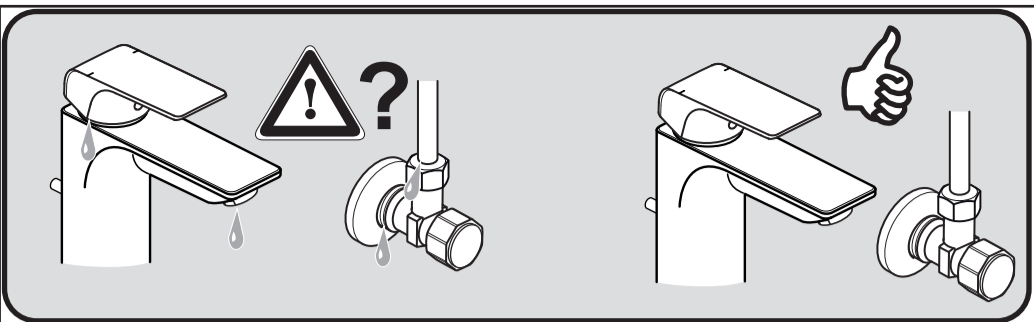

sottini

**Lambro**  
**A 6517 ..**

0815 / A 868 084  
 (+ A 866 385)  
 Made in Germany

Ideal Standard International NV  
 Corporate Village - Gent Building  
 Da Vincilaan 2  
 1935 Zaventem  
 Belgium

www.idealstandardinternational.com