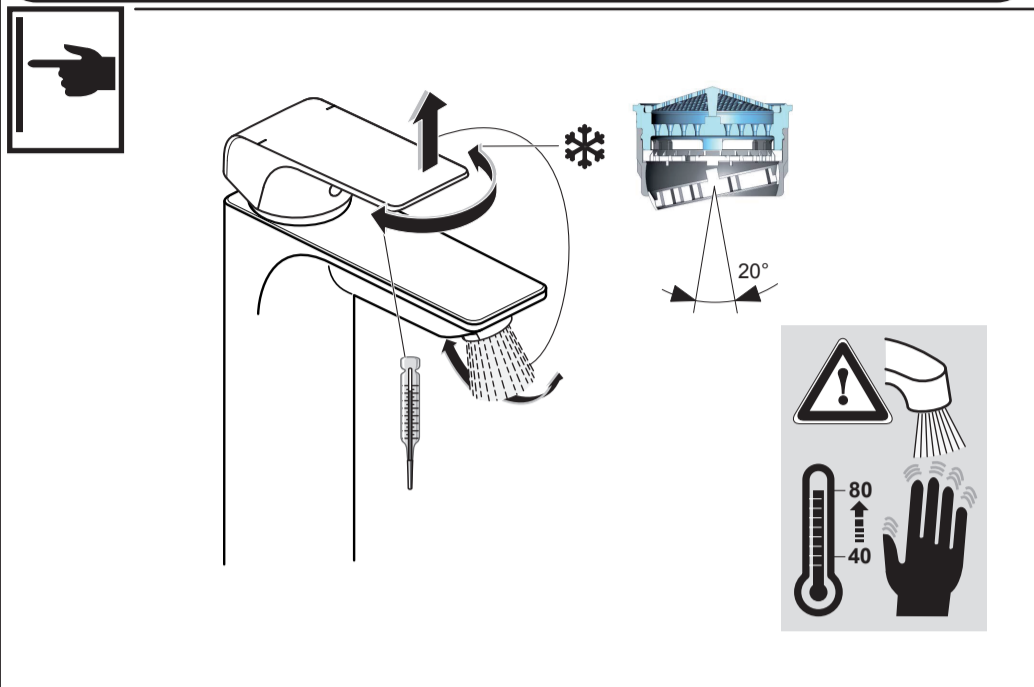

sottini

**Lambro**  
**A 6517 ..**

0815 / A 868 084  
 (+ A 866 385)  
 Made in Germany

Ideal Standard International NV  
 Corporate Village - Gent Building  
 Da Vincilaan 2  
 1935 Zaventem  
 Belgium

www.idealstandardinternational.com