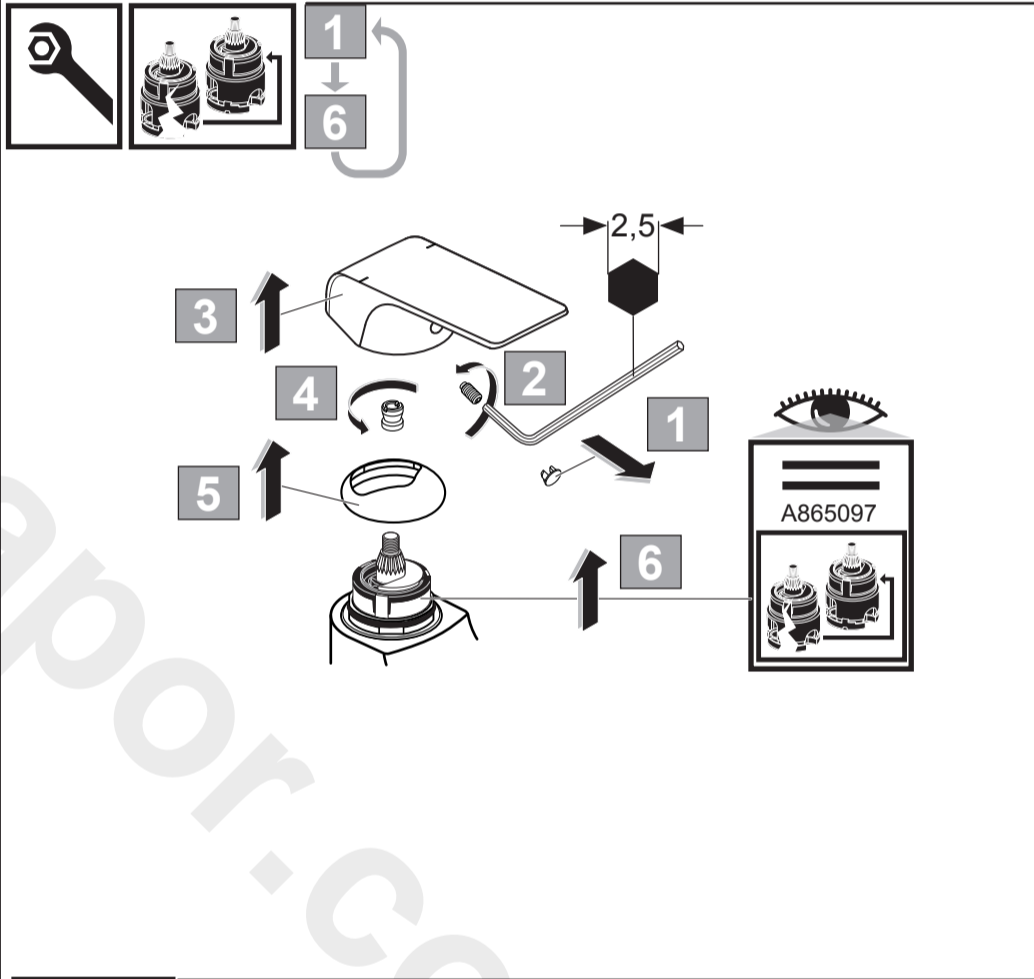

sottini

**Lambro**  
**A 6517 ..**

0815 / A 868 084  
 (+ A 866 385)  
 Made in Germany

Ideal Standard International NV  
 Corporate Village - Gent Building  
 Da Vincilaan 2  
 1935 Zaventem  
 Belgium

www.idealstandardinternational.com