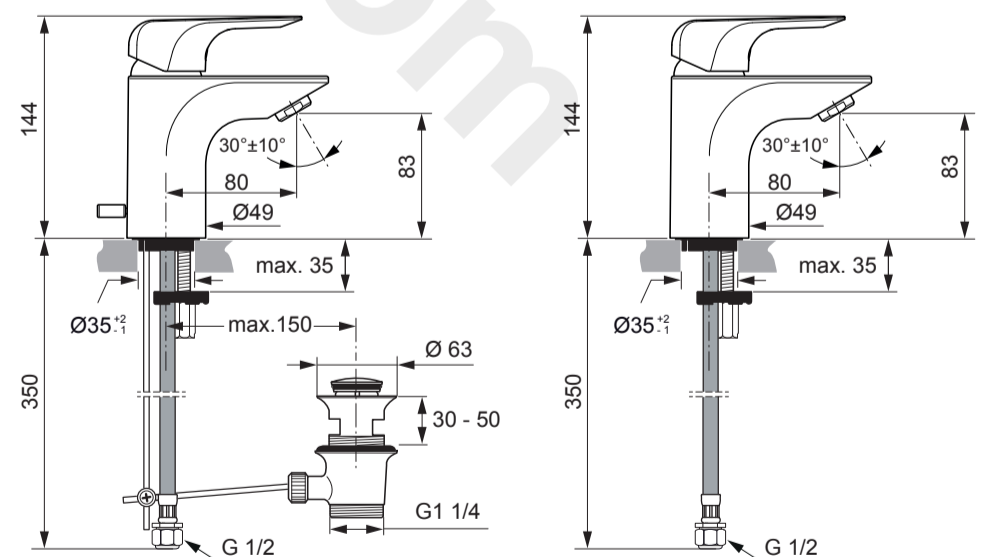

A 6515 ..

A 6516 ..

Ideal Standard International NV
Corporate Village - Gent Building
Da Vincilaan 2
1935 Zaventem
Belgium

www.idealstandardinternational.com