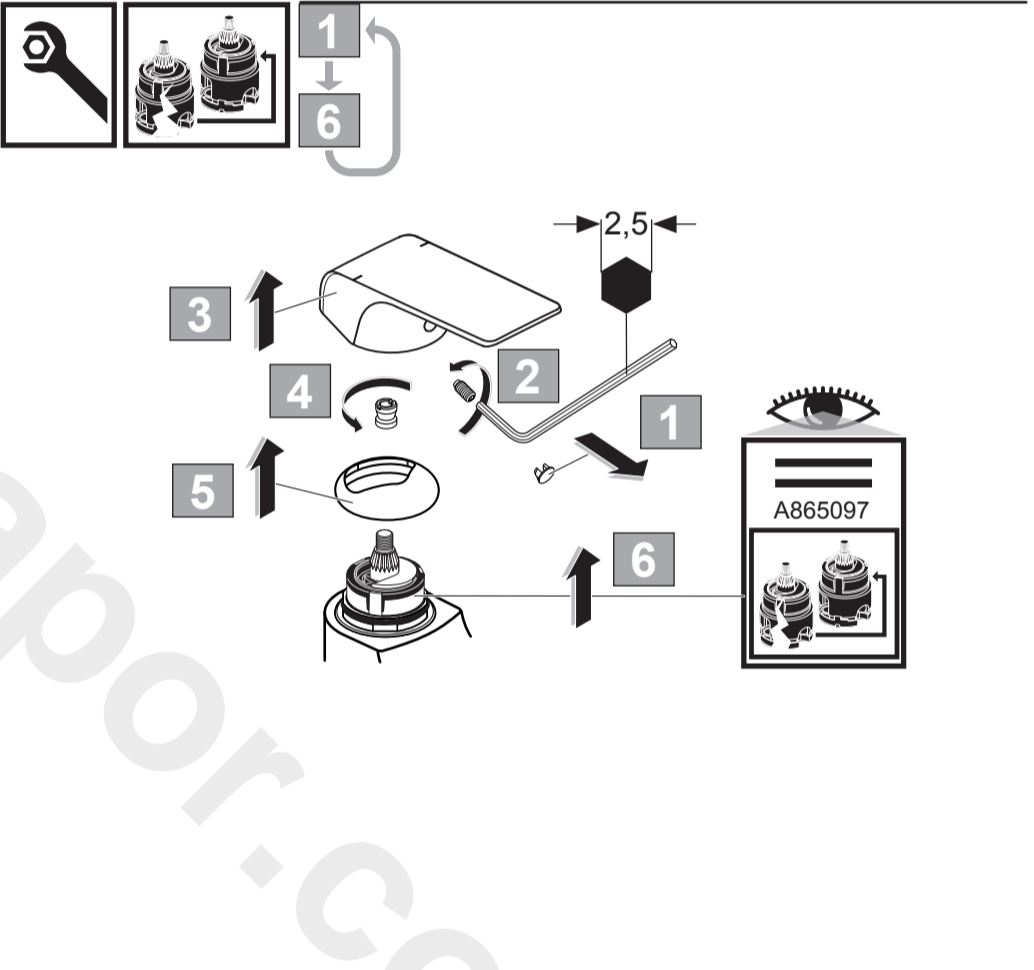

sottini

Lambro
A 6515 .. A6516 ..

0116 / A 868 018
 (+ A 866 385)
 Made in Germany

A 6515 ..

A 6516 ..

Ideal Standard International NV
 Corporate Village - Gent Building
 Da Vincilaan 2
 1935 Zaventem
 Belgium

www.idealstandardinternational.com

	P	bar	MIN. 0.1		MAX. 5	P 0.2 bar		Q 6.9 l/min
	T	°C	MAX. 80		65 55	P 3.0 bar		Q 4.7 l/min