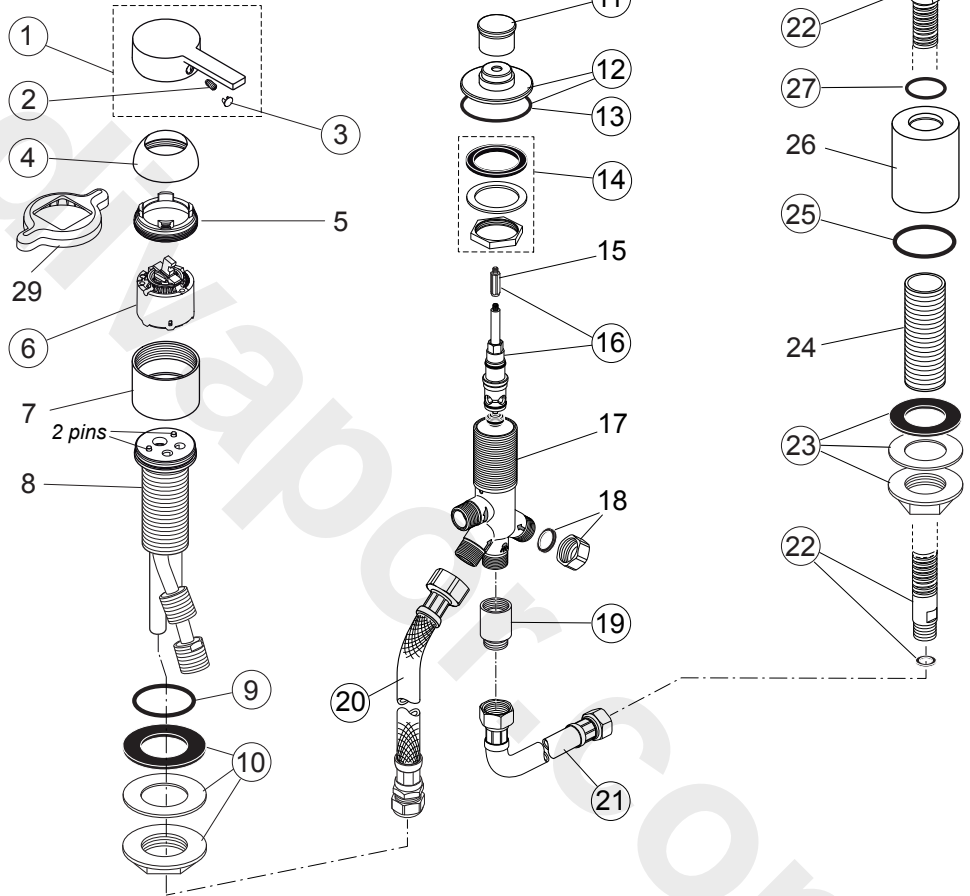

Produced since: Aug. 2015

Single lever 3hole Bath/Shr mixer

chrome

A6513AA

Pos.	Description	Part-Number	Qty.	Pos.	Description	Part-Number	Qty.
1	Lever cpl. w. red/blue Sottini	<b>A 861 003 AA</b>	1 Set	16	Diverter + Pos.15	<b>H 960 987 NU</b>	1 pcs
2	Thread pin M5x10 DIN915	<b>A 963 309 NU</b>	1 pcs	17	Body diverter		
3	Handle cap	<b>B 960 473 AA</b>	1 pcs	18	Plug with Fibre-ring		
4	Cover cap M46x1,5	<b>A 963 186 AA</b>	1 pcs	19	Non-return valve complete	<b>A 963 287 AA</b>	1 pcs
5	Clamping nut M52x1,5			20	Flex. hose G1/2 x 400mm	<b>A 962 823 NU</b>	1 pcs
6	Cartridge Ø47	<b>A 960 500 NU</b>	1 pcs	21	Flex. hose G1/2 + washer	<b>H 960 185 NU</b>	1 Set
7	Cartridge housing			22	Shower hose G1/2-15x1	<b>H 960 440 AA</b>	1 St.
8	Soldering group cartridge ( Body Single lever )			23	Fixation kit universal	<b>H 960 279 NU*</b>	1 Set
9	O - Ring Ø 39,34 x 2,62	<b>A 960 331 NU*</b>	1 Set	24	Shank with thread G3/4	<b>H 960 441 NU</b>	1 pcs
10	Fixation kit Cartr. housing	<b>H 960 294 NU*</b>	1 Set	25	O - Ring Ø 44 x 3	<b>A 861 004 NU</b>	1 pcs
11	Pull knob	<b>A 860 901 AA</b>	1 pcs	26	Holder f. hand shower		
12	Escutcheon + O-ring	<b>A 860 919 AA</b>	1 Set	27	O - Ring Ø 22 x 3	<b>A 960 239 NU</b>	1 pcs
13	O - ring Ø 48 x 3	<b>F 961 021 NU</b>	1 pcs	28	Hand shower w. Logo Sottini	<b>A 860 991 AA</b>	1 Set
14	Fixation kit diverter	<b>A 963 026 NU</b>	1 Set	29	Mounting tool for pos. 5		
15	Spindle extension						

\* Universal-Set (not all parts needed)