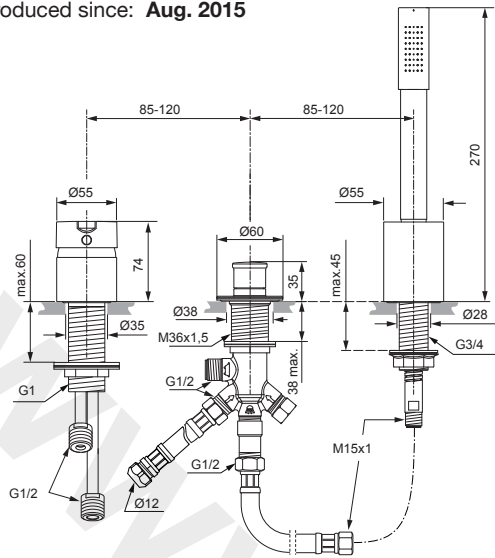

Produced since: Aug. 2015

Single lever 3hole Bath/Shr mixer

chrome

A6513AA

Pos.	Description	Part-Number	Qty.	Pos.	Description	Part-Number	Qty.
1	Lever cpl. w. red/blue Sottini	<b>A 861 003 AA</b>	1 Set	16	Diverter + Pos.15	<b>H 960 987 NU</b>	1 pcs
2	Thread pin M5x10 DIN915	<b>A 963 309 NU</b>	1 pcs	17	Body diverter		
3	Handle cap	<b>B 960 473 AA</b>	1 pcs	18	Plug with Fibre-ring		
4	Cover cap M46x1,5	<b>A 963 186 AA</b>	1 pcs	19	Non-return valve complete	<b>A 963 287 AA</b>	1 pcs
5	Clamping nut M52x1,5			20	Flex. hose G1/2 x 400mm	<b>A 962 823 NU</b>	1 pcs
6	Cartridge Ø47	<b>A 960 500 NU</b>	1 pcs	21	Flex. hose G1/2 + washer	<b>H 960 185 NU</b>	1 Set
7	Cartridge housing			22	Shower hose G1/2-15x1	<b>H 960 440 AA</b>	1 St.
8	Soldering group cartridge ( Body Single lever )			23	Fixation kit universal	<b>H 960 279 NU*</b>	1 Set
9	O - Ring Ø 39,34 x 2,62	<b>A 960 331 NU*</b>	1 Set	24	Shank with thread G3/4	<b>H 960 441 NU</b>	1 pcs
10	Fixation kit Cartr. housing	<b>H 960 294 NU*</b>	1 Set	25	O - Ring Ø 44 x 3	<b>A 861 004 NU</b>	1 pcs
11	Pull knob	<b>A 860 901 AA</b>	1 pcs	26	Holder f. hand shower		
12	Escutcheon + O-ring	<b>A 860 919 AA</b>	1 Set	27	O - Ring Ø 22 x 3	<b>A 960 239 NU</b>	1 pcs
13	O - ring Ø 48 x 3	<b>F 961 021 NU</b>	1 pcs	28	Hand shower w. Logo Sottini	<b>A 860 991 AA</b>	1 Set
14	Fixation kit diverter	<b>A 963 026 NU</b>	1 Set	29	Mounting tool for pos. 5		
15	Spindle extension						