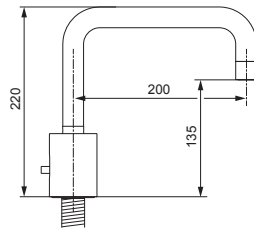

Produced since: **Aug. 2015**

Single lever 3hole Bath/Shr mixer
chrome **A6511AA**

Pos.	Description	Part-Number	Qty.	Pos.	Description	Part-Number	Qty.
1	Lever cpl. with red/blue	A 960 753 AA	1 Set	20	Repair-set diverter	H 960 534 NU	1 Set
2	Thread pin M5x10 DIN915	A 963 309 NU	1 pcs	21	Pull knob	H 960 661 AA	1 pcs
3	Handle cap	B 960 473 AA	1 pcs	22	T-piece complete	H 960 128 NU	1 Set
4	Cover cap M46x1,5	A 963 186 AA	1 pcs	23	Dummy cap G1/2	H 960 062 NU	1 pcs
5	Clamping nut M52x1,5			24	Nipple (in pos. 19 contained)		
6	Cartridge Ø47	A 960 500 NU	1 pcs	25	O - Ring Ø 13 x 1,5	H 960 896 NU*	1 Set
7	Cartridge housing			26	Check valve / 2 pcs inside	H 960 184 NU	1 pcs
8	Soldering group cartridge (Body Single lever)			27	Flex. hose G1/2-15x1	H 960 185 NU	1 pcs
9	Compression Adapter	H 960 264 NU	1 Set	28	Flex. hose G1/2xG1/2	H 960 476 NU	1 St.
10	O - Ring Ø 39,34 x 2,62	A 960 331 NU*	1 Set	29	Shower hose G1/2-15x1	H 960 440 AA	1 St.
11	Fixation kit Cartr. housing	H 960 294 NU*	1 Set	30	Fixation kit universal	H 960 279 NU*	1 Set
12	Body for spout			31	Shank with thread G3/4	H 960 441 NU	1 pcs
13	Thread pin M5x5 DIN 916	A 962 041 NU*	1 Set	32	O - Ring Ø 44 x 3		
14	Spout complete	H 961 618 AA	1 pcs	33	Holder f. hand shower		
15	O - Ring Ø 11 x 3	A 961 111 NU	1 pcs	34	O - Ring Ø 22 x 3	A 960 239 NU	1 pcs
16	Aerator complete	H 960 375 AA	1 pcs	35	Hand shower complete	F 960 900 AA	1 pcs
17	Fixation kit universal	H 960 279 NU*	1 Set	36	Mounting tool for pos. 5		
18	O-Ring Ø 4 x 1,5 in pos. 19 + 20 contained						
19	Diverter complete + pos.21	H 960 439 AA	1 Set				