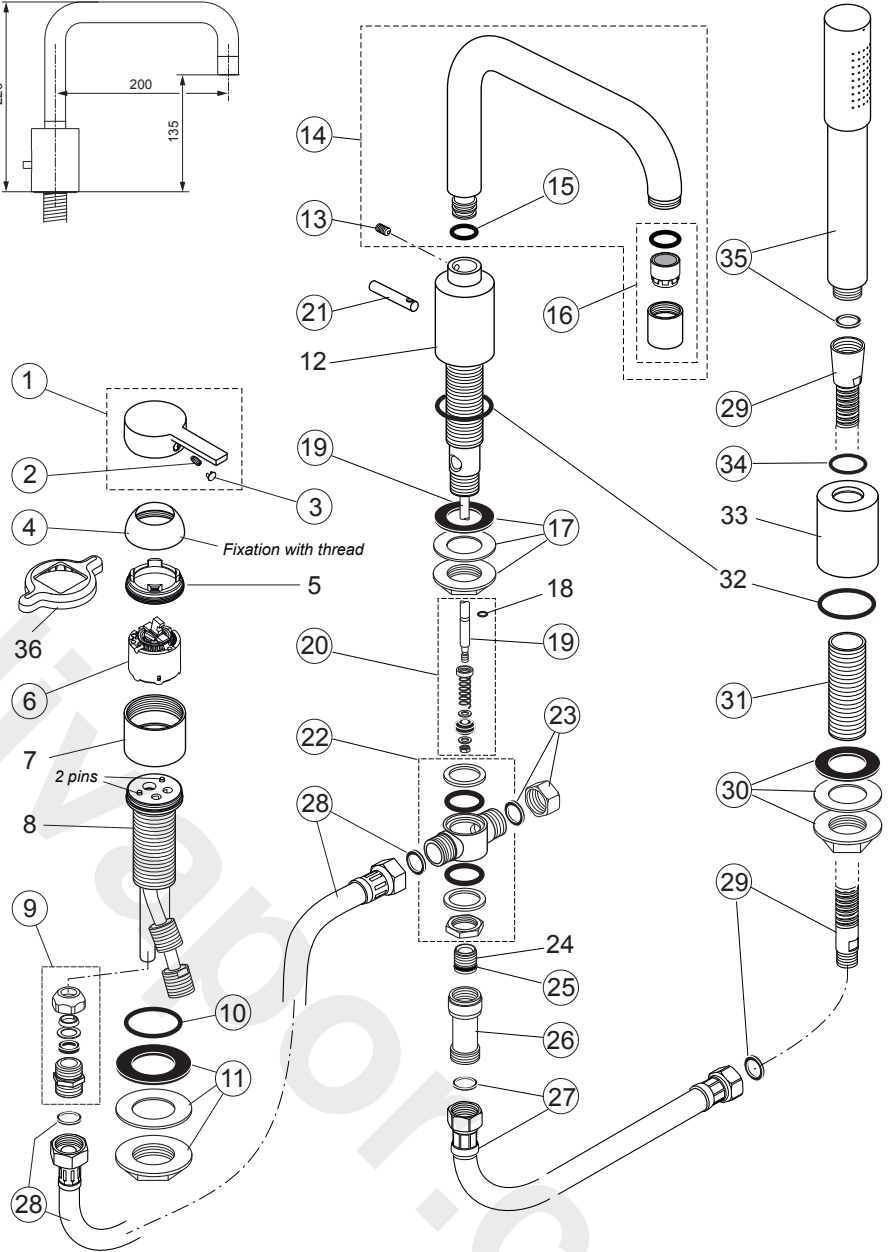

Produced since: **Aug. 2015**

Single lever 3hole Bath/Shr mixer
chrome **A6511AA**

Pos.	Description	Part-Number	Qty.	Pos.	Description	Part-Number	Qty.
1	Lever cpl. with red/blue	A 960 753 AA	1 Set	20	Repair-set diverter	H 960 534 NU	1 Set
2	Thread pin M5x10 DIN915	A 963 309 NU	1 pcs	21	Pull knob	H 960 661 AA	1 pcs
3	Handle cap	B 960 473 AA	1 pcs	22	T-piece complete	H 960 128 NU	1 Set
4	Cover cap M46x1,5	A 963 186 AA	1 pcs	23	Dummy cap G1/2	H 960 062 NU	1 pcs
5	Clamping nut M52x1,5			24	Nipple (in pos. 19 contained)		
6	Cartridge Ø47	A 960 500 NU	1 pcs	25	O - Ring Ø 13 x 1,5	H 960 896 NU*	1 Set
7	Cartridge housing			26	Check valve / 2 pcs inside	H 960 184 NU	1 pcs
8	Soldering group cartridge (Body Single lever)			27	Flex. hose G1/2-15x1	H 960 185 NU	1 pcs
9	Compression Adapter	H 960 264 NU	1 Set	28	Flex. hose G1/2xG1/2	H 960 476 NU	1 St.
10	O - Ring Ø 39,34 x 2,62	A 960 331 NU*	1 Set	29	Shower hose G1/2-15x1	H 960 440 AA	1 St.
11	Fixation kit Cartr. housing	H 960 294 NU*	1 Set	30	Fixation kit universal	H 960 279 NU*	1 Set
12	Body for spout			31	Shank with thread G3/4	H 960 441 NU	1 pcs
13	Thread pin M5x5 DIN 916	A 962 041 NU*	1 Set	32	O - Ring Ø 44 x 3		
14	Spout complete	H 961 618 AA	1 pcs	33	Holder f. hand shower		
15	O - Ring Ø 11 x 3	A 961 111 NU	1 pcs	34	O - Ring Ø 22 x 3	A 960 239 NU	1 pcs
16	Aerator complete	H 960 375 AA	1 pcs	35	Hand shower complete	F 960 900 AA	1 pcs
17	Fixation kit universal	H 960 279 NU*	1 Set	36	Mounting tool for pos. 5		
18	O-Ring Ø 4 x 1,5 in pos. 19 + 20 contained						
19	Diverter complete + pos.21	H 960 439 AA	1 Set				

* Universal-Set (not all parts needed)