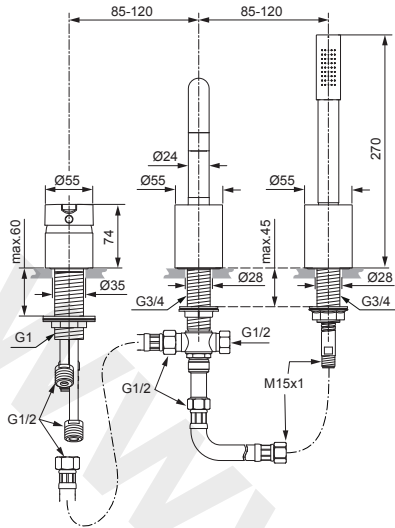

Produced since: **Aug. 2015**

Single lever 3hole Bath/Shr mixer
chrome **A6511AA**

Pos.	Description	Part-Number	Qty.	Pos.	Description	Part-Number	Qty.
1	Lever cpl. with red/blue	A 960 753 AA	1 Set	20	Repair-set diverter	H 960 534 NU	1 Set
2	Thread pin M5x10 DIN915	A 963 309 NU	1 pcs	21	Pull knob	H 960 661 AA	1 pcs
3	Handle cap	B 960 473 AA	1 pcs	22	T-piece complete	H 960 128 NU	1 Set
4	Cover cap M46x1,5	A 963 186 AA	1 pcs	23	Dummy cap G1/2	H 960 062 NU	1 pcs
5	Clamping nut M52x1,5			24	Nipple (in pos. 19 contained)		
6	Cartridge Ø47	A 960 500 NU	1 pcs	25	O - Ring Ø 13 x 1,5	H 960 896 NU*	1 Set
7	Cartridge housing			26	Check valve / 2 pcs inside	H 960 184 NU	1 pcs
8	Soldering group cartridge (Body Single lever)			27	Flex. hose G1/2-15x1	H 960 185 NU	1 pcs
9	Compression Adapter	H 960 264 NU	1 Set	28	Flex. hose G1/2xG1/2	H 960 476 NU	1 St.
10	O - Ring Ø 39,34 x 2,62	A 960 331 NU*	1 Set	29	Shower hose G1/2-15x1	H 960 440 AA	1 St.
11	Fixation kit Cartr. housing	H 960 294 NU*	1 Set	30	Fixation kit universal	H 960 279 NU*	1 Set
12	Body for spout			31	Shank with thread G3/4	H 960 441 NU	1 pcs
13	Thread pin M5x5 DIN 916	A 962 041 NU*	1 Set	32	O - Ring Ø 44 x 3		
14	Spout complete	H 961 618 AA	1 pcs	33	Holder f. hand shower		
15	O - Ring Ø 11 x 3	A 961 111 NU	1 pcs	34	O - Ring Ø 22 x 3	A 960 239 NU	1 pcs
16	Aerator complete	H 960 375 AA	1 pcs	35	Hand shower complete	F 960 900 AA	1 pcs
17	Fixation kit universal	H 960 279 NU*	1 Set	36	Mounting tool for pos. 5		
18	O-Ring Ø 4 x 1,5 in pos. 19 + 20 contained						
19	Diverter complete + pos.21	H 960 439 AA	1 Set				