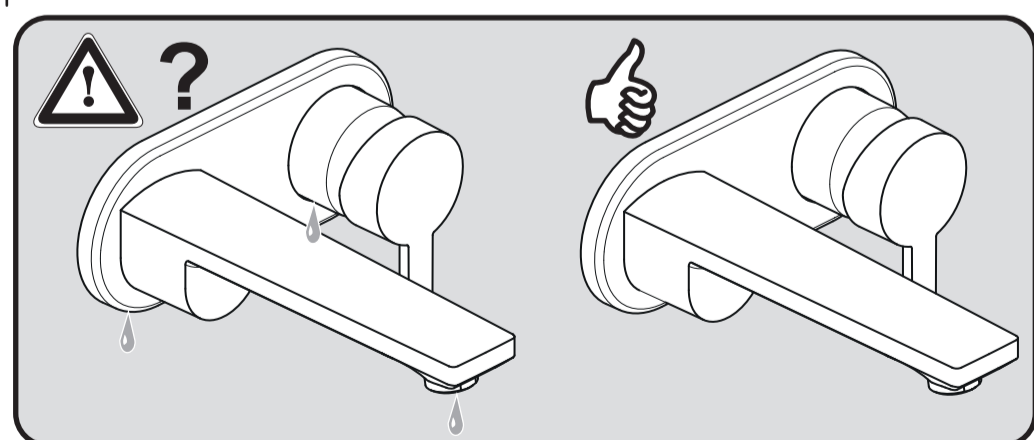

**CAINE**  
A 6510 ..

0116 / A 868 065  
(+ A 866 385)  
Made in Germany

Ideal Standard International NV  
 Corporate Village - Gent Building  
 Da Vincilaan 2  
 1935 Zaventem  
 Belgium

www.idealstandardinternational.com