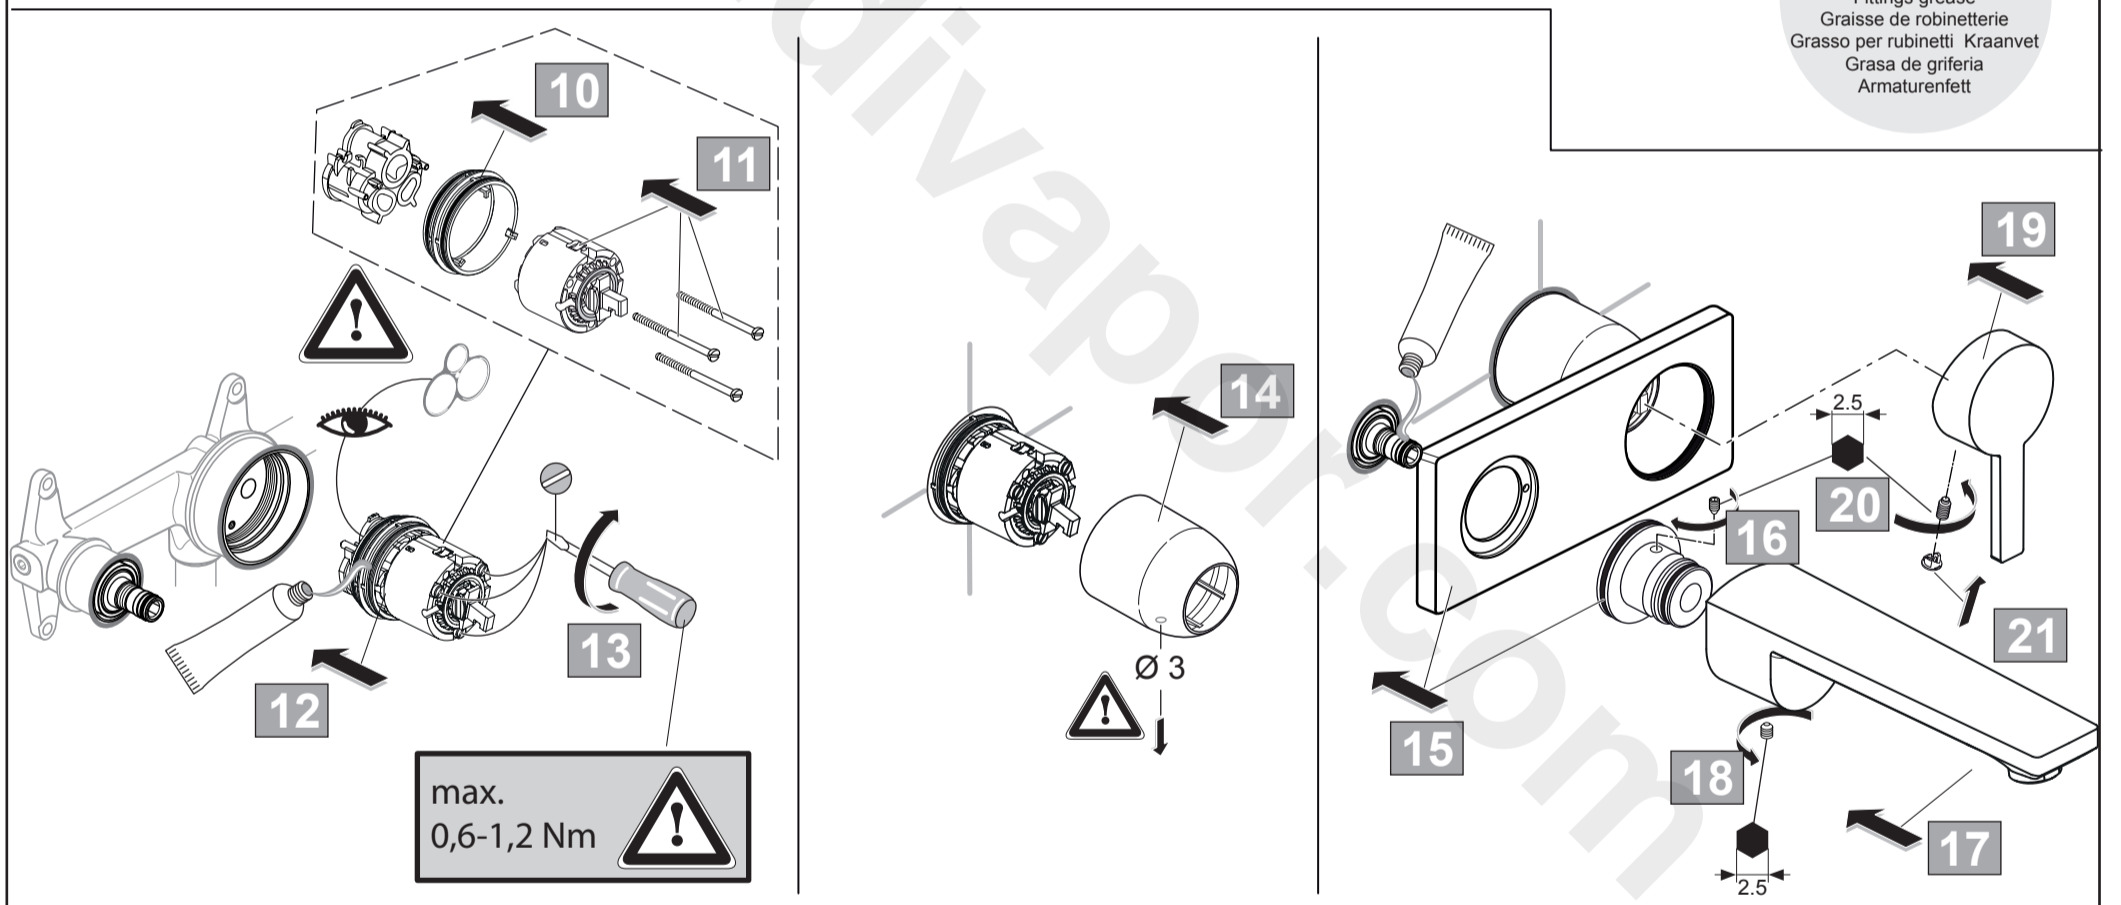

**CAINE**  
A 6510 ..

0116 / A 868 065  
(+ A 866 385)  
Made in Germany

Ideal Standard International NV  
 Corporate Village - Gent Building  
 Da Vincilaan 2  
 1935 Zaventem  
 Belgium

www.idealstandardinternational.com