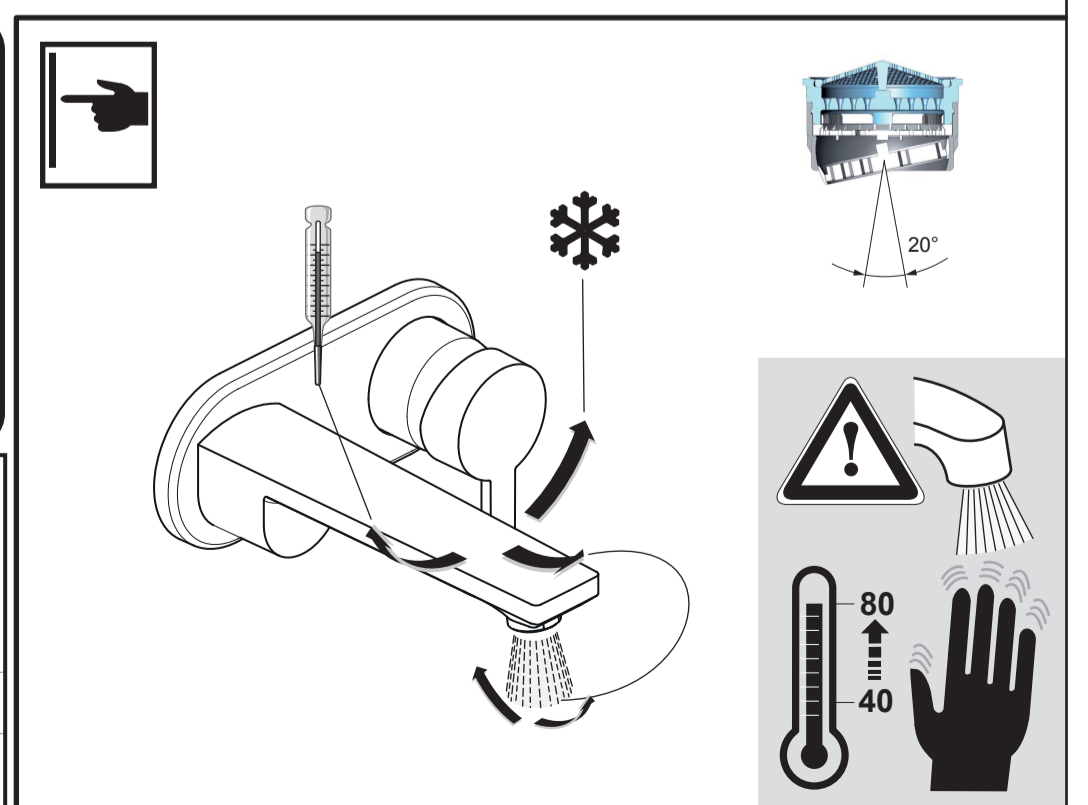

**CAINE**  
A 6510 ..

0116 / A 868 065  
(+ A 866 385)  
Made in Germany

Ideal Standard International NV  
 Corporate Village - Gent Building  
 Da Vincilaan 2  
 1935 Zaventem  
 Belgium

www.idealstandardinternational.com