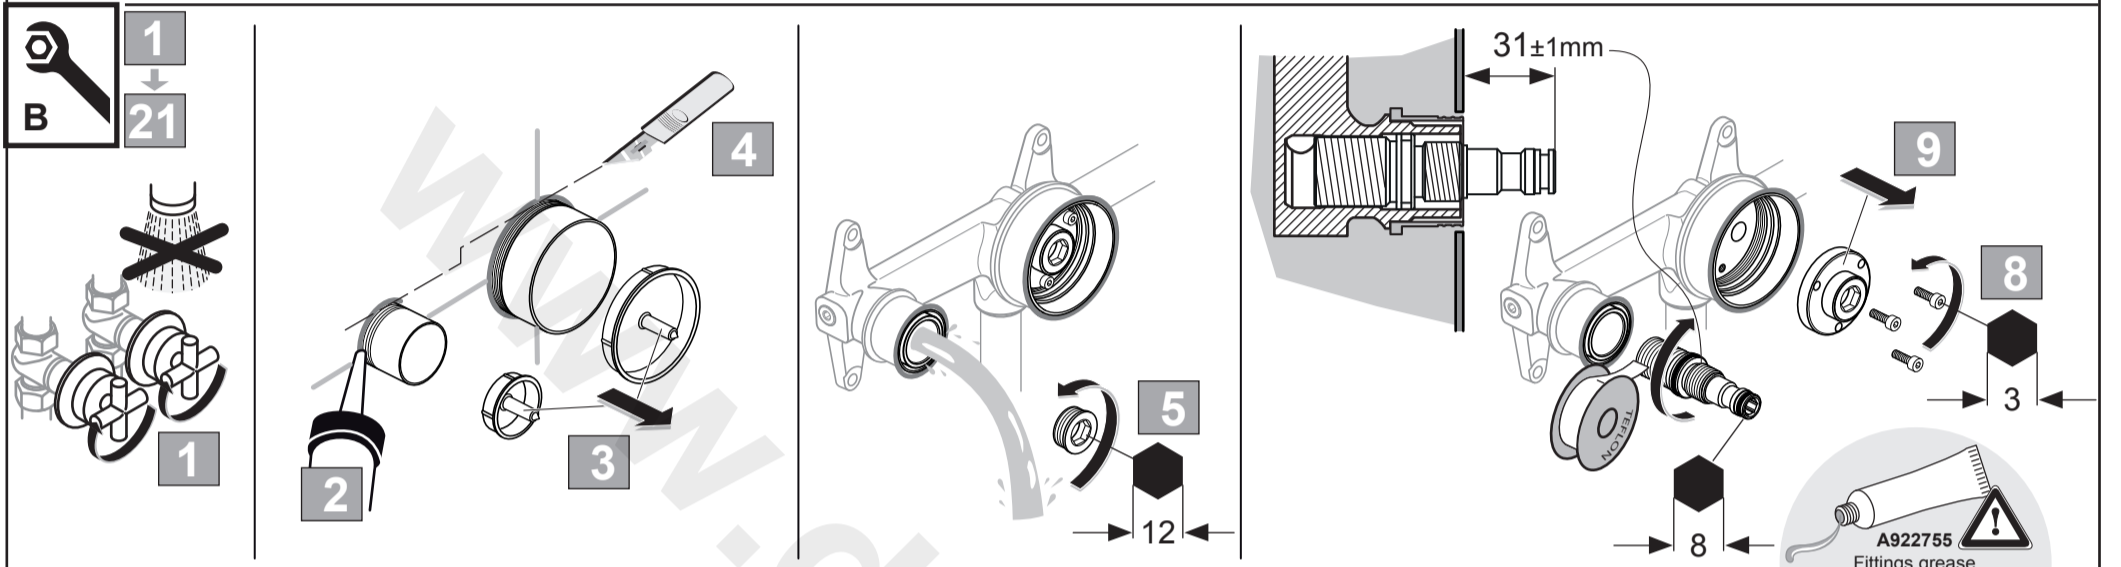

**CAINE**  
A 6510 ..

0116 / A 868 065  
(+ A 866 385)  
Made in Germany

Ideal Standard International NV  
 Corporate Village - Gent Building  
 Da Vincilaan 2  
 1935 Zaventem  
 Belgium

www.idealstandardinternational.com