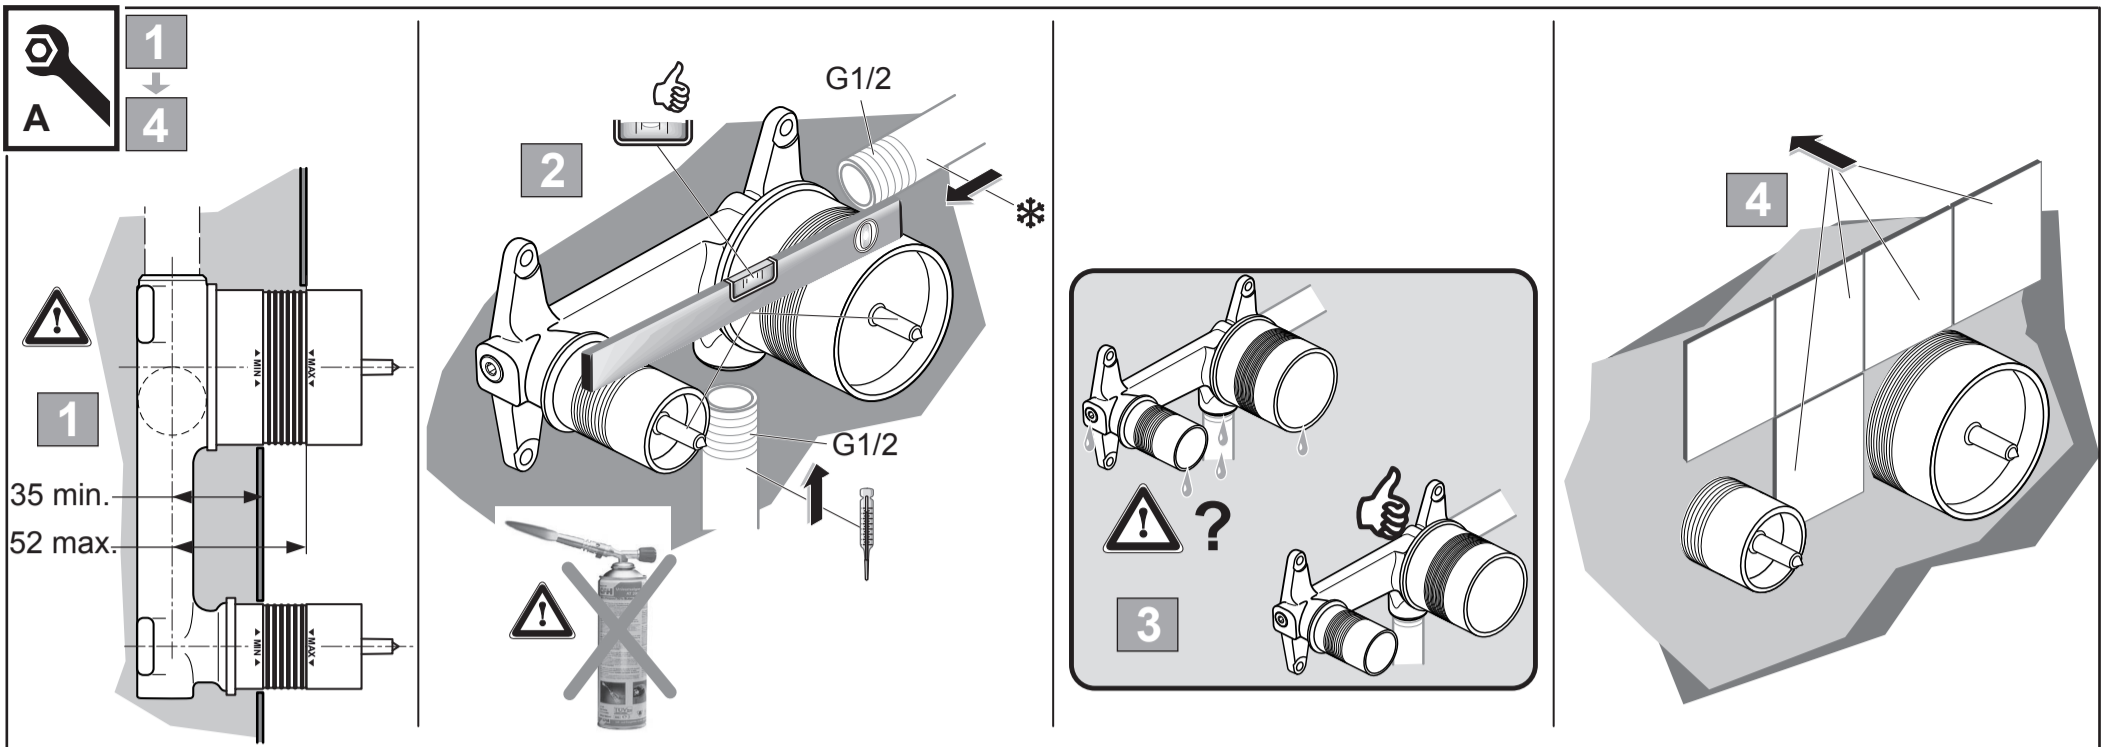

**CAINE**  
A 6510 ..

0116 / A 868 065  
(+ A 866 385)  
Made in Germany

Ideal Standard International NV  
 Corporate Village - Gent Building  
 Da Vincilaan 2  
 1935 Zaventem  
 Belgium

www.idealstandardinternational.com