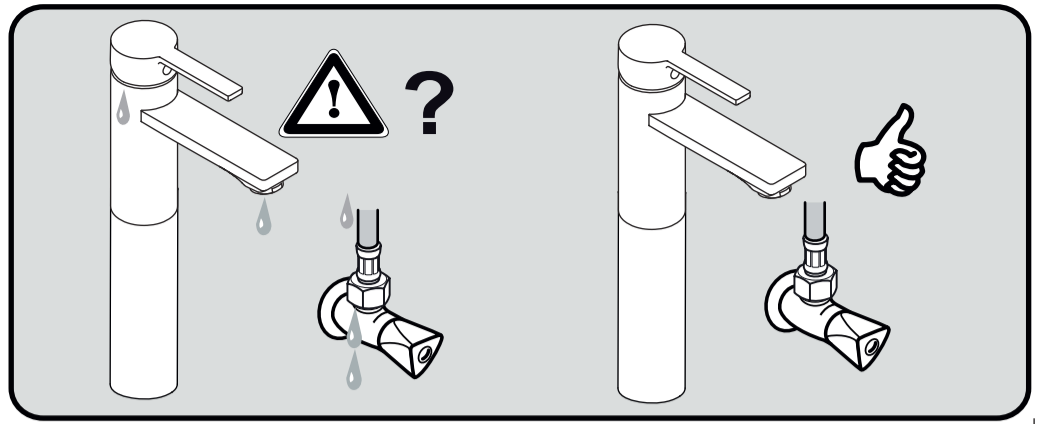

sottini

**CAINE**  
**A 6509 ..**

0815 / A 868 083  
 (+ A 866 385)  
 Made in Germany

Ideal Standard International NV  
 Corporate Village - Gent Building  
 Da Vincilaan 2  
 1935 Zaventem  
 Belgium

www.idealstandardinternational.com