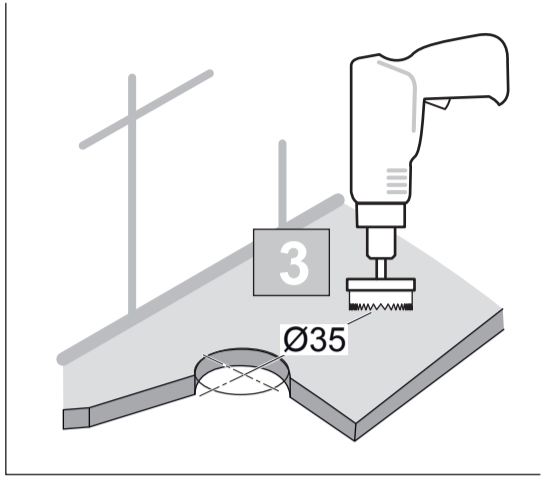

sottini

**CAINE**  
**A 6509 ..**

0815 / A 868 083  
 (+ A 866 385)  
 Made in Germany

Ideal Standard International NV  
 Corporate Village - Gent Building  
 Da Vincilaan 2  
 1935 Zaventem  
 Belgium

www.idealstandardinternational.com