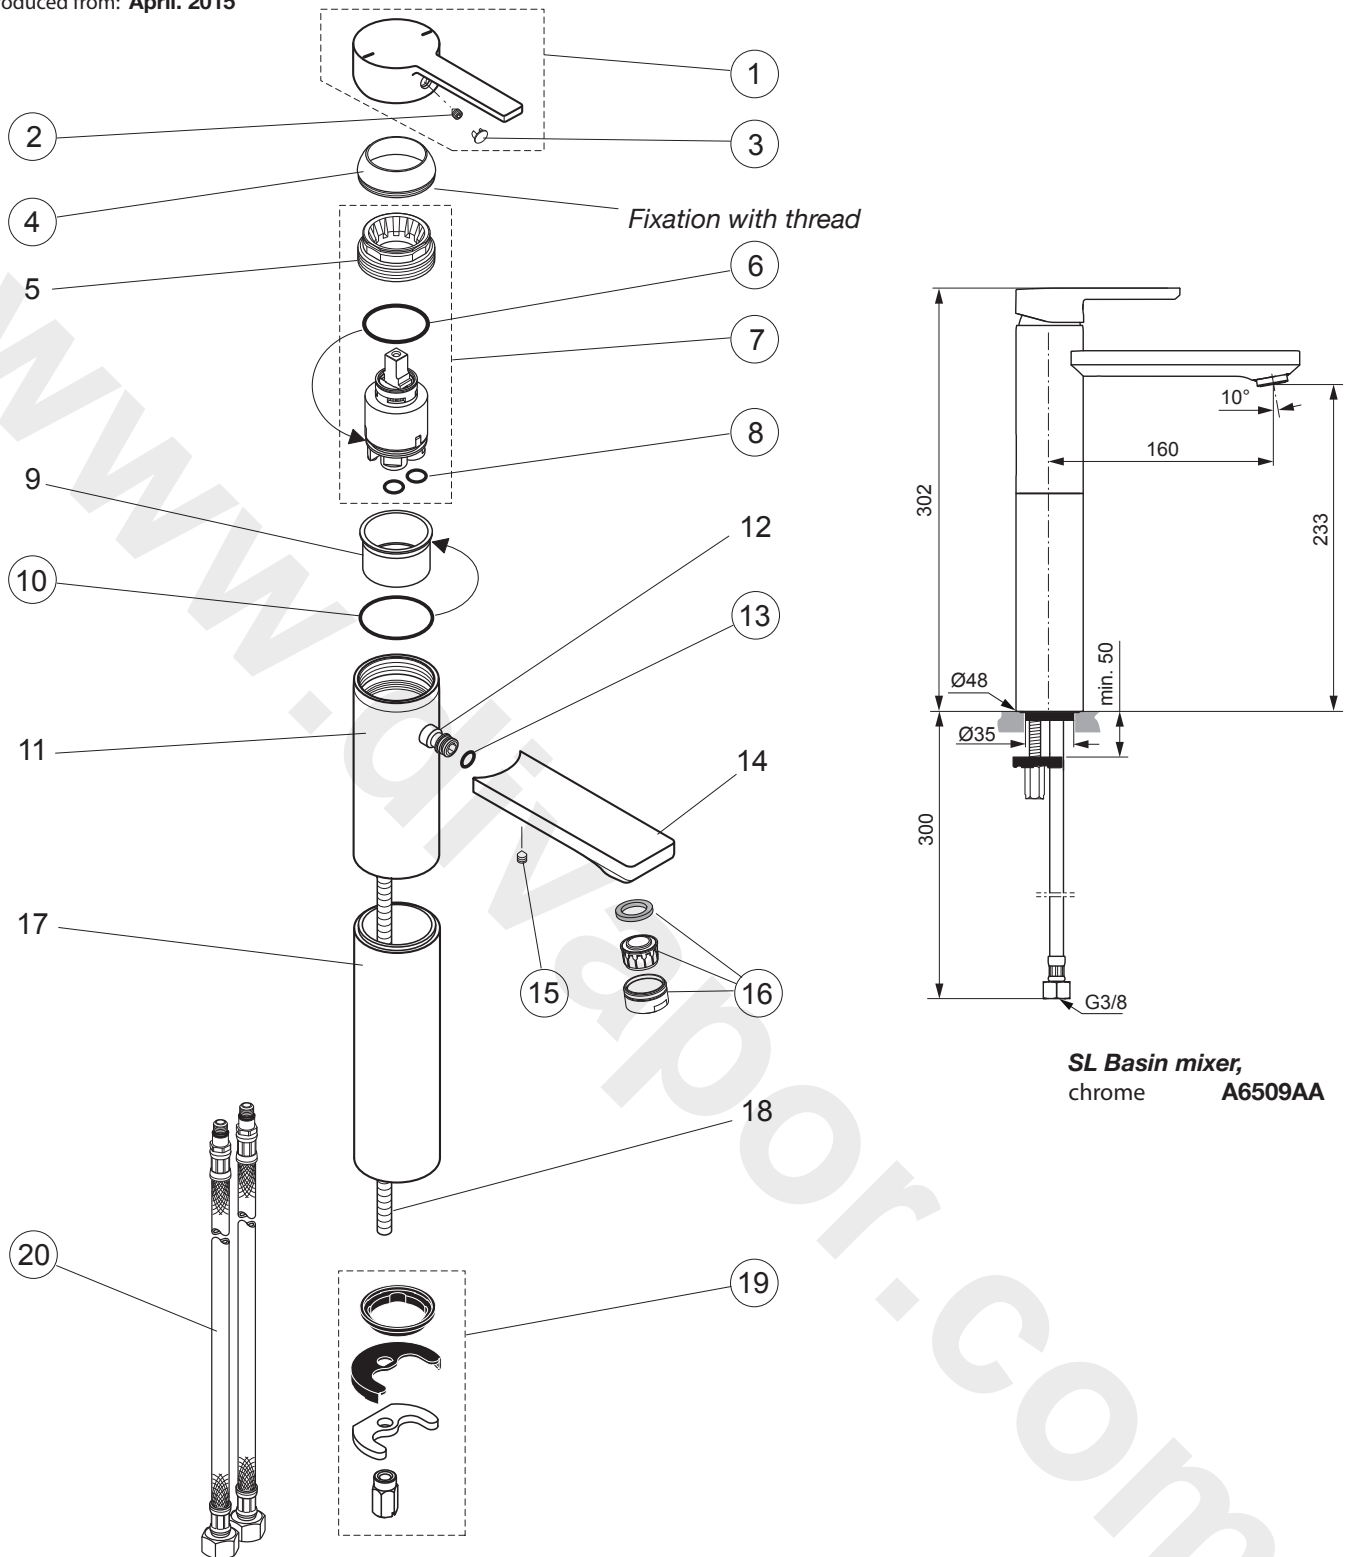

Produced from: April. 2015

SL Basin mixer,
chrome A6509AA

Pos.	Description	Part-Number	Qty.	Pos.	Description	Part-Number	Qty.
1	Lever cpl. with red/blue	A 960 717 AA	1 Set	12	Nipple for spout connector		
2	Thread pin M5x6 DIN914	A 860 603 NU	1 pcs	13	O-ring Ø 8,1 x 1,6	A 962 345 NU	1 pcs
3	Handle cap	B 960 473 AA	1 pcs	14	Spout		
4	Cover cap M43 x 1,5	A 960 731 AA	1 pcs	15	Thread pin M5x5 DIN 914	A 960 729 AA	1 pcs
5	Clamping nut M43 x 1,5			16	Aerator M24x1 -A-	A 860 050 AA	1 Set
6	O-ring Ø 28,3 x 1,78	A 860 818 NU	2 pcs	17	Extension Body Ø48 x 155		
7	Cartridge complete	A 960 733 NU	1 Set	18	Bolt M8 x 270mm		
8	O-ring Ø 9,25 x 1,78	A 963 395 NU	2 pcs	19	Fixation kit	A 962 139 NU*	1 Set
9	Cartridge sleeve			20	Flex. hose M10x1 / G3/8	A 963 685 NU	1 pcs
10	O-ring Ø 38 x 2	A 961 114 NU	1 pcs				
11	Body						

*Universal set (not all parts needed)