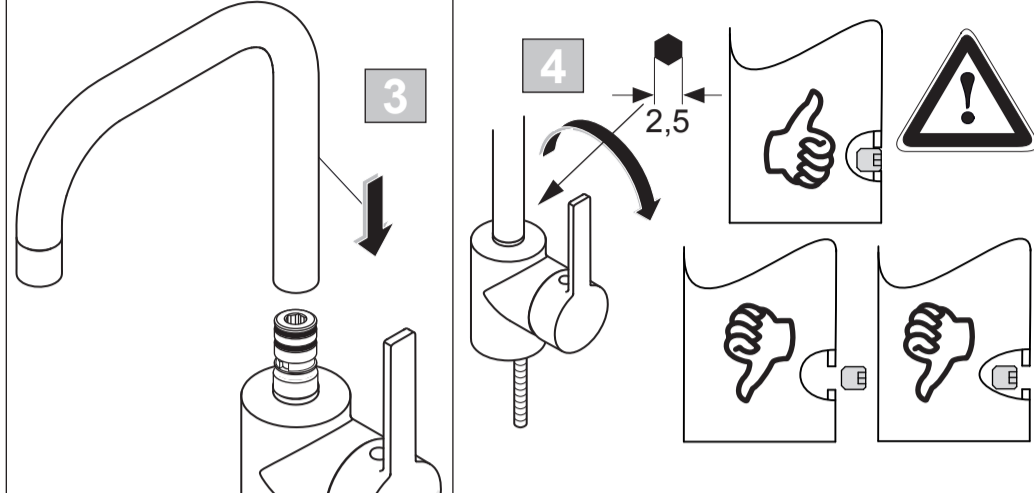

P	bar		MAX. 10		5		Q (3 bar)
	T	°C		MAX. 80		65 40		l/min 8,5