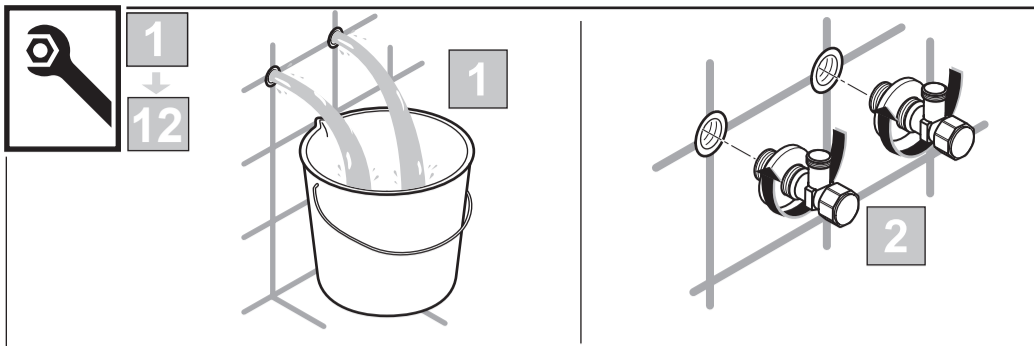

P	bar		MAX. 10		5		Q (3 bar)
	T	°C		MAX. 80		65 40		l/min 8,5