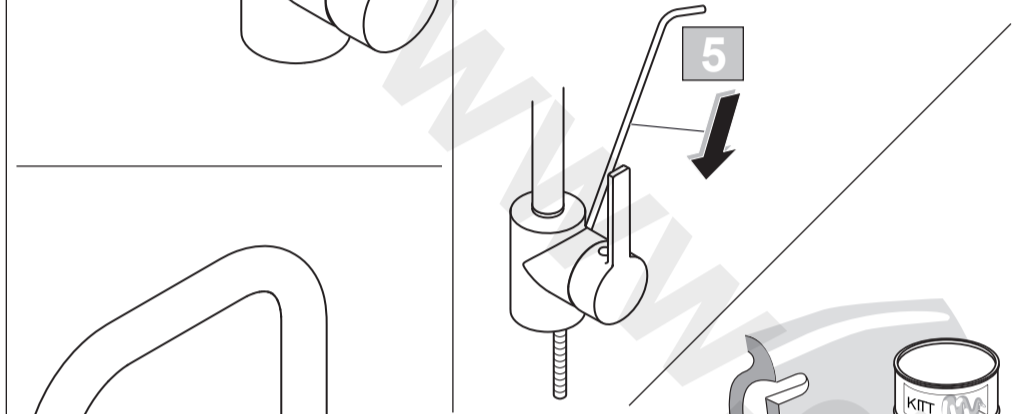

P	bar		MAX. 10		5		Q (3 bar)
	T	°C		MAX. 80		65 40		l/min 8,5