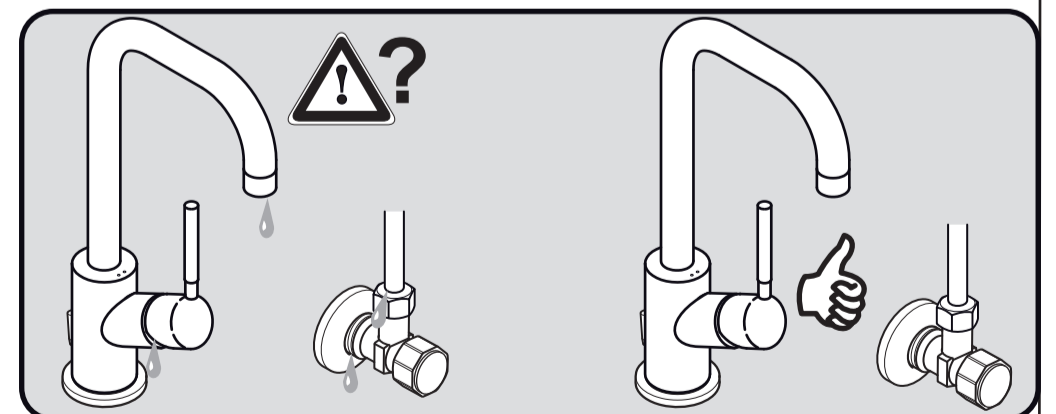

P	bar		MAX. 10		5		Q (3 bar)
	T	°C		MAX. 80		65 40		l/min 8,5