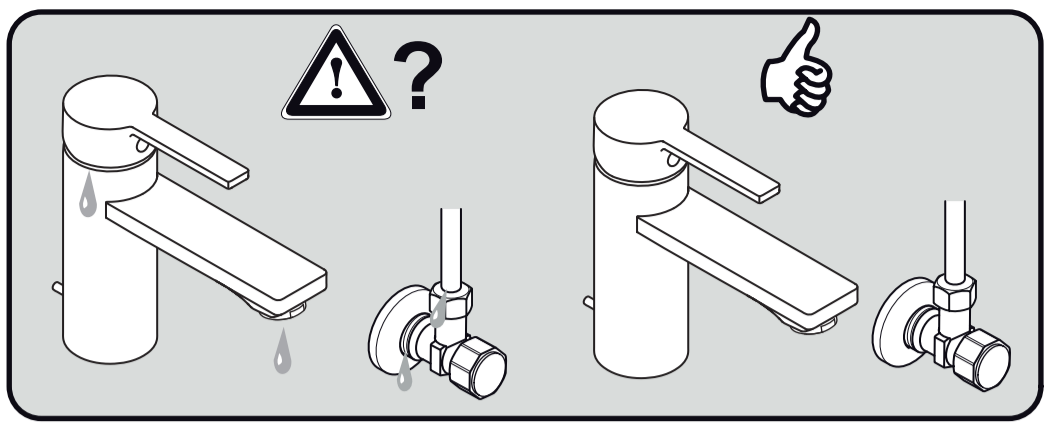

sottini

CAINE
 A 6505 .. A 6506 ..

0116 / A 868 082
 (+ A 866 385)
 Made in Germany

Ideal Standard International NV
 Corporate Village - Gent Building
 Da Vincilaan 2
 1935 Zaventem
 Belgium

www.idealstandardinternational.com