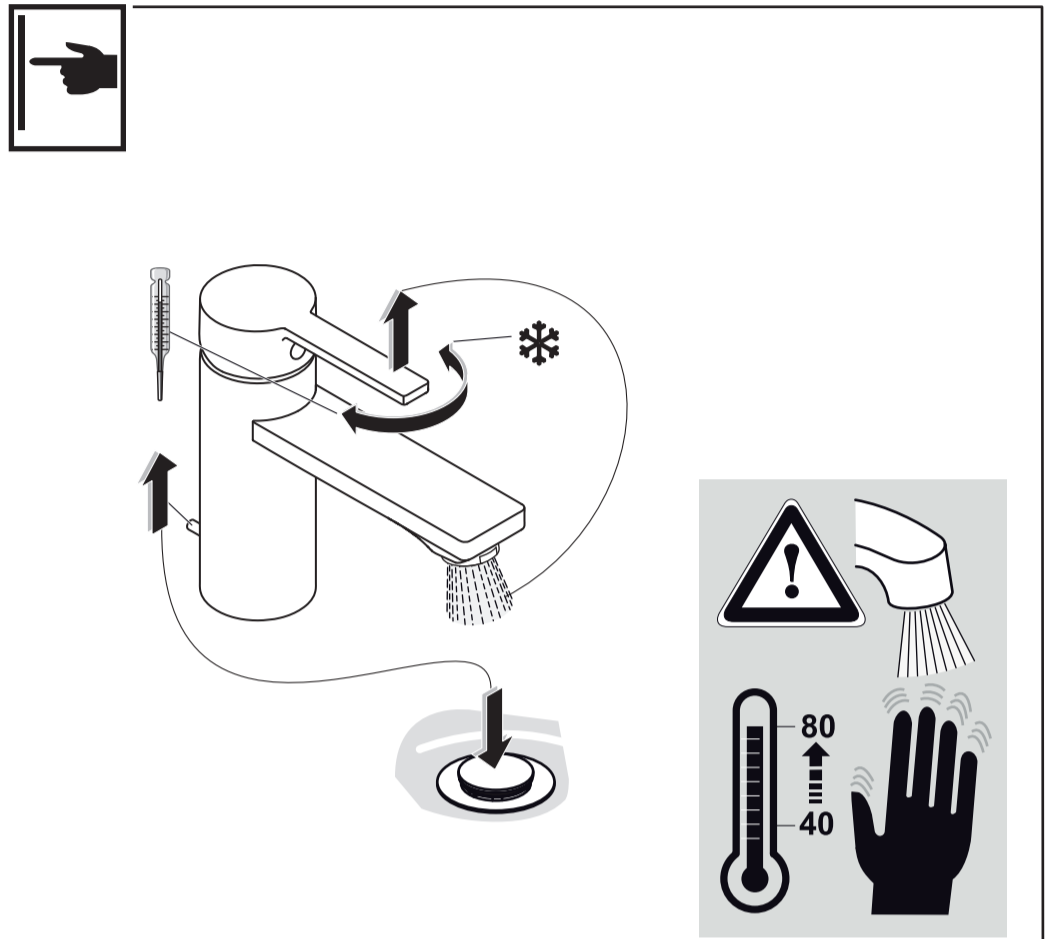

sottini

CAINE
 A 6505 .. A 6506 ..

0116 / A 868 082
 (+ A 866 385)
 Made in Germany

Ideal Standard International NV
 Corporate Village - Gent Building
 Da Vincilaan 2
 1935 Zaventem
 Belgium

www.idealstandardinternational.com