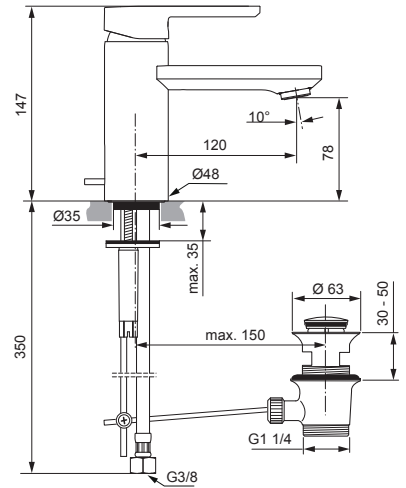

Produced from: April. 2015

SL basin mixer,
with pop-up waste
chrome **A6505AA**

without pop-up waste
chrome **A6506AA**

Pos.	Description	Part-Number	Qty.	Pos.	Description	Part-Number	Qty.
1	Lever cpl. with red/blue	A 960 717 AA	1 Set	13	Nipple for spout connector		
2	Thread pin M5x6 DIN914	A 860 603 NU	1 pcs	14	O-ring Ø 8,1 x 1,6	A 962 345 NU	1 pcs
3	Handle cap	B 960 473 AA	1 pcs	15	Spout		
4	Cover cap M43 x 1,5	A 960 731 AA	1 pcs	16	Thread pin M5x5 DIN 914	A 960 729 NU	1 pcs
5	Clamping nut M43 x 1,5			17	Aerator M24x1 -A-	A 860 050 AA	1 Set
6	O-ring Ø 28,3 x 1,78	A 860 818 NU	2 pcs	18	Guide washer		
7	Cartridge complete	A 960 733 NU	1 Set	19	Fixation kit	A 860 610 NU	1 Set
8	O-ring Ø 9,25 x 1,78	A 963 395 NU	2 pcs	20	Flex. hose M10x1 / G3/8	A 963 600 NU	1 pcs
9	Cartridge sleeve			21	Lift rod	A 960 737 AA	1 pcs
10	O-ring Ø 38 x 2	A 961 114 NU	1 pcs	22	Bracket	A 963 404 NU	1 pcs
11	Body			23	Pop-up waste complete	A 961 230 AA	1 Set
12	Bolt M6 x 102						