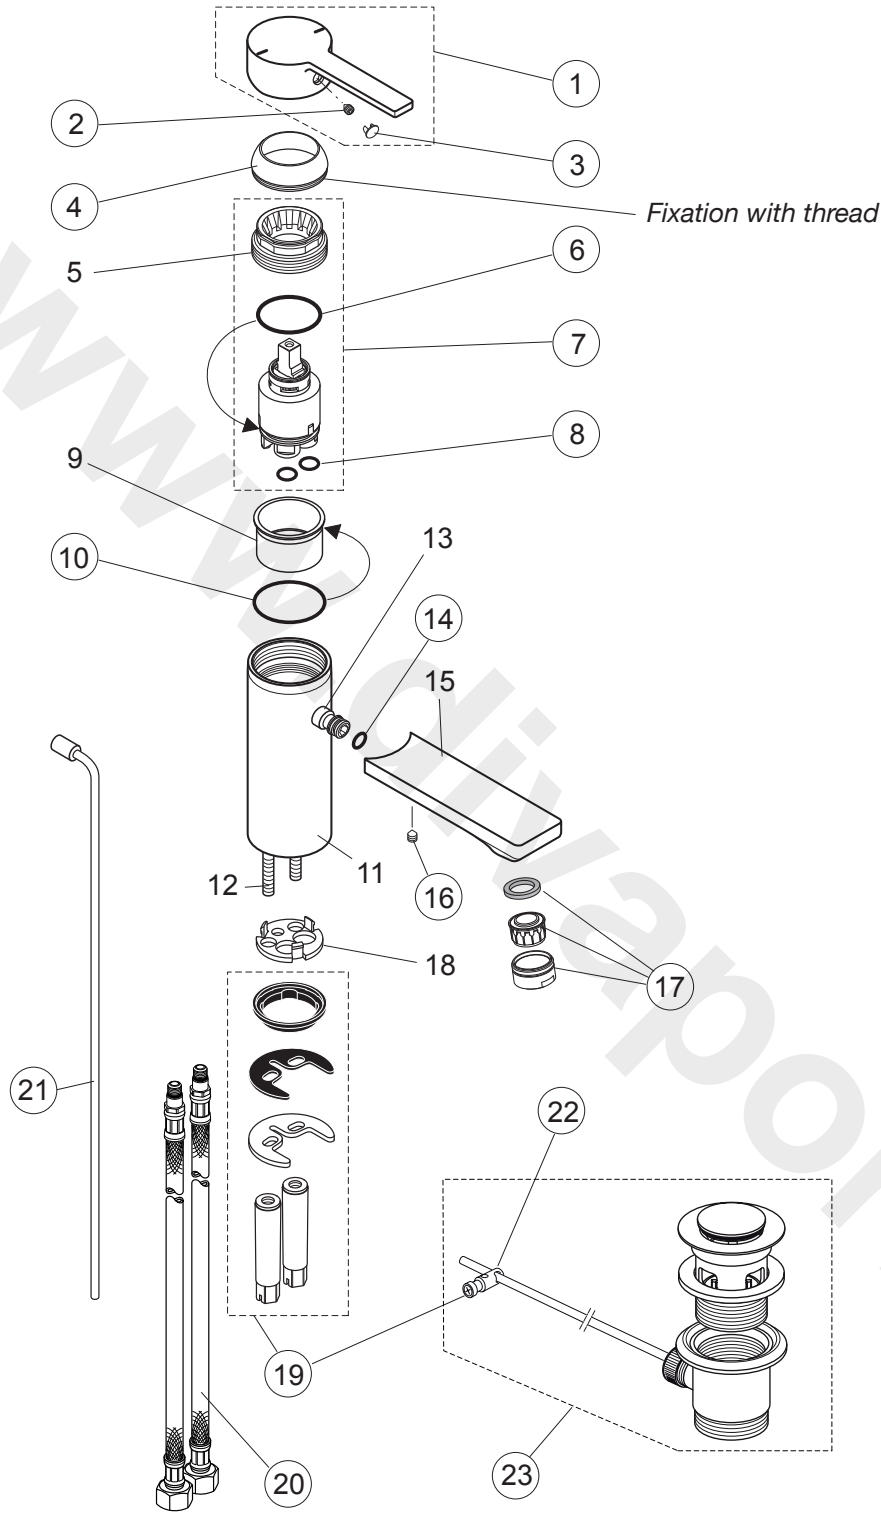

Produced from: April. 2015

SL basin mixer,
with pop-up waste
chrome **A6505AA**

without pop-up waste
chrome **A6506AA**

Pos.	Description	Part-Number	Qty.	Pos.	Description	Part-Number	Qty.
1	Lever cpl. with red/blue	A 960 717 AA	1 Set	13	Nipple for spout connector		
2	Thread pin M5x6 DIN914	A 860 603 NU	1 pcs	14	O-ring Ø 8,1 x 1,6	A 962 345 NU	1 pcs
3	Handle cap	B 960 473 AA	1 pcs	15	Spout		
4	Cover cap M43 x 1,5	A 960 731 AA	1 pcs	16	Thread pin M5x5 DIN 914	A 960 729 NU	1 pcs
5	Clamping nut M43 x 1,5			17	Aerator M24x1 -A-	A 860 050 AA	1 Set
6	O-ring Ø 28,3 x 1,78	A 860 818 NU	2 pcs	18	Guide washer		
7	Cartridge complete	A 960 733 NU	1 Set	19	Fixation kit	A 860 610 NU	1 Set
8	O-ring Ø 9,25 x 1,78	A 963 395 NU	2 pcs	20	Flex. hose M10x1 / G3/8	A 963 600 NU	1 pcs
9	Cartridge sleeve			21	Lift rod	A 960 737 AA	1 pcs
10	O-ring Ø 38 x 2	A 961 114 NU	1 pcs	22	Bracket	A 963 404 NU	1 pcs
11	Body			23	Pop-up waste complete	A 961 230 AA	1 Set
12	Bolt M6 x 102						