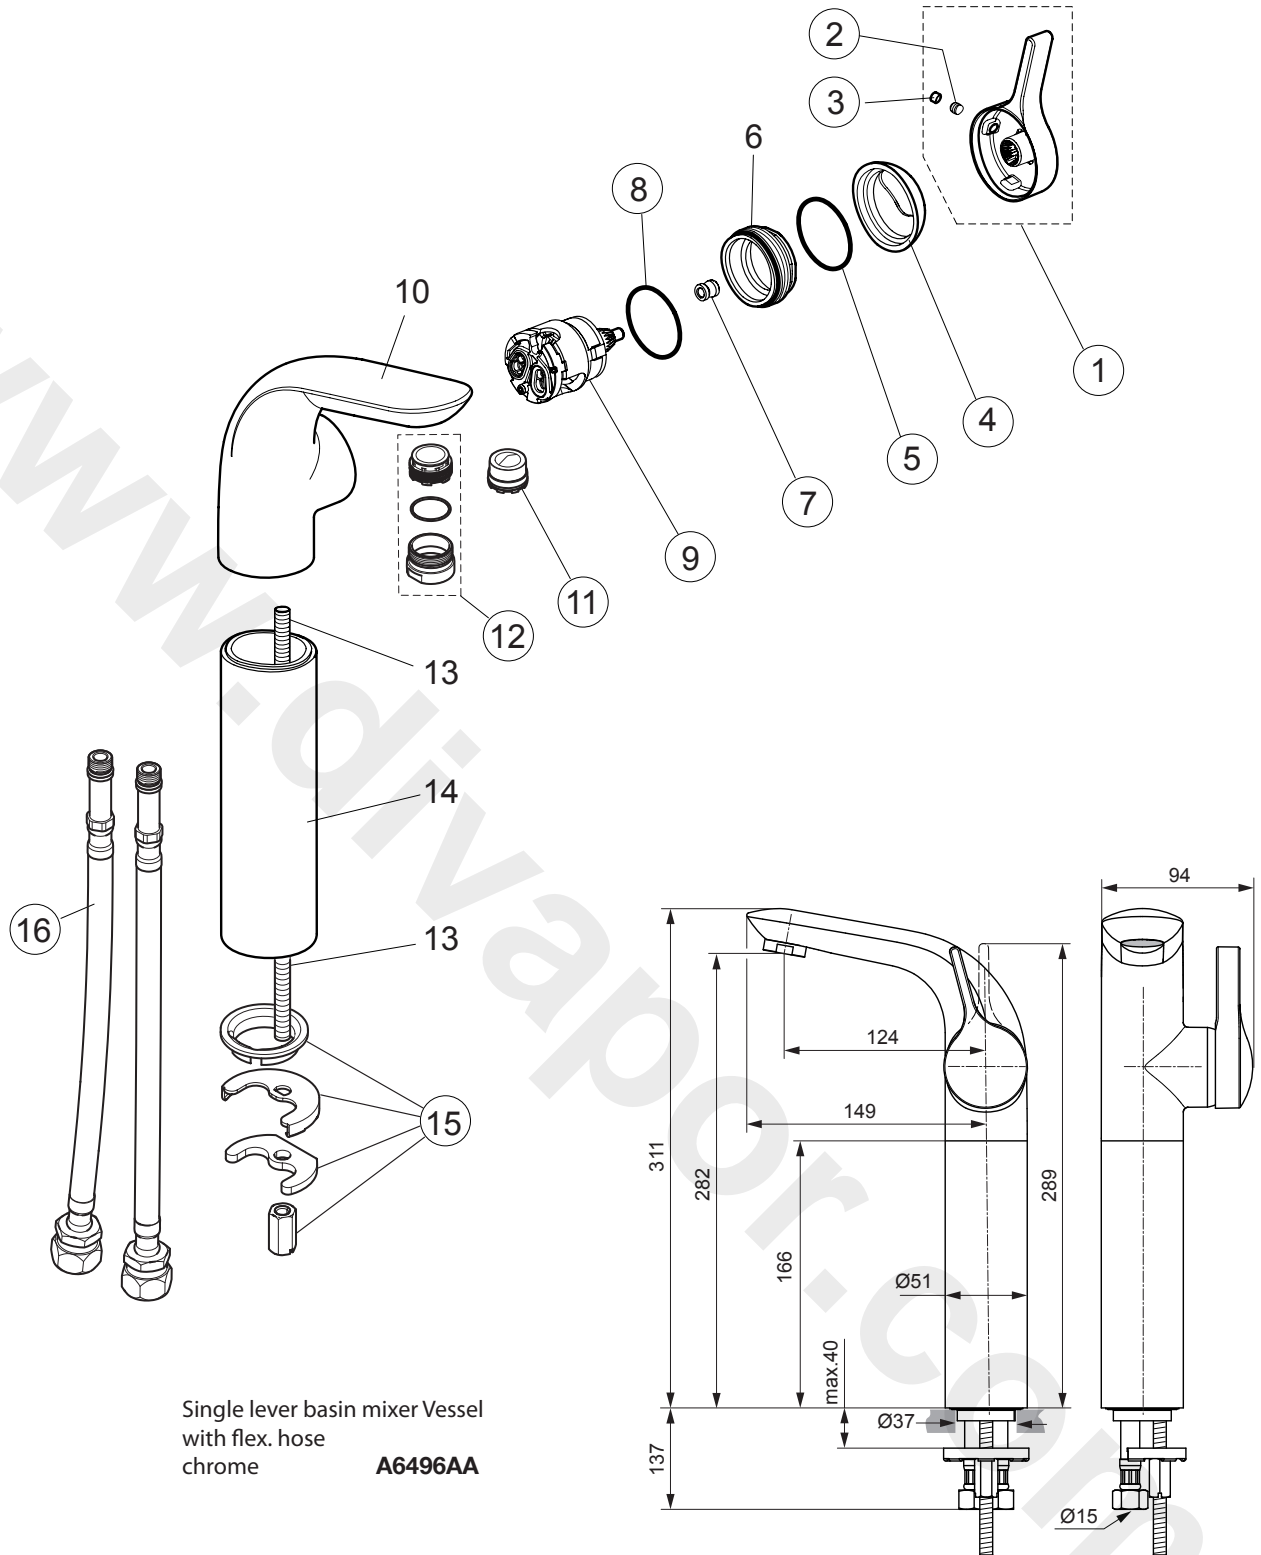

Produced from: Aug. 2015

Pos.	Description	Part-Number	Qty.	Pos.	Description	Part-Number	Qty.
1	Lever cpl. with Logo Sottini	A 960 962 AA	1 Set	10	Body		
2	Thread pin M5x6 DIN914	A 963 667 NU	1 pcs	11	Aerator M24x1 (full flow)	A 960 191 NU	1 pcs
3	Cover shield	A 963 751 NU	1 pcs	12	Aerator M24x1 complete	A 962 080 NU	1 Set
4	Cartr. Cover (Cap)	A 961 485 AA	1 pcs		Aerator keys for Pos. 11+12	A 960 196 NU*	1 Set
5	O - Ring Ø 28,3 x 1,78	A 961 667 NU	2 pcs	13	Stud M8 x 270		
6	Clamping nut M43 x 1,5			14	Extension Ø51		
7	Nut f. handle adaption	A 963 372 NU	1 pcs	15	Fixation-set	A 960 001 NU*	1 Set
8	O - Ring Ø 35 x 3,2	A 962 715 NU	1 pcs	16	Flex. hose M12x1 - 325lg.	A 962 082 NU	1 pcs
9	Cartridge Multiport cpl.	A 962 985 NU	1 pcs				

*Universal set (not all parts needed)