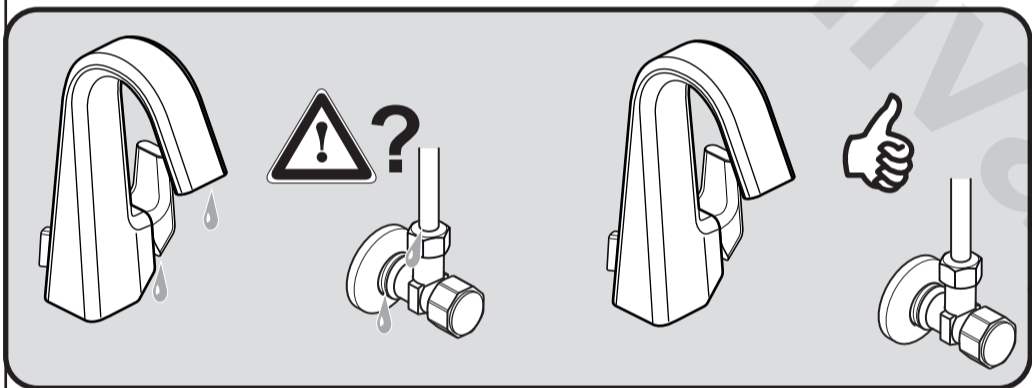

P bar	0,5		5		Q (3 bar)
	T °C		MAX. 80	65		l/min 5