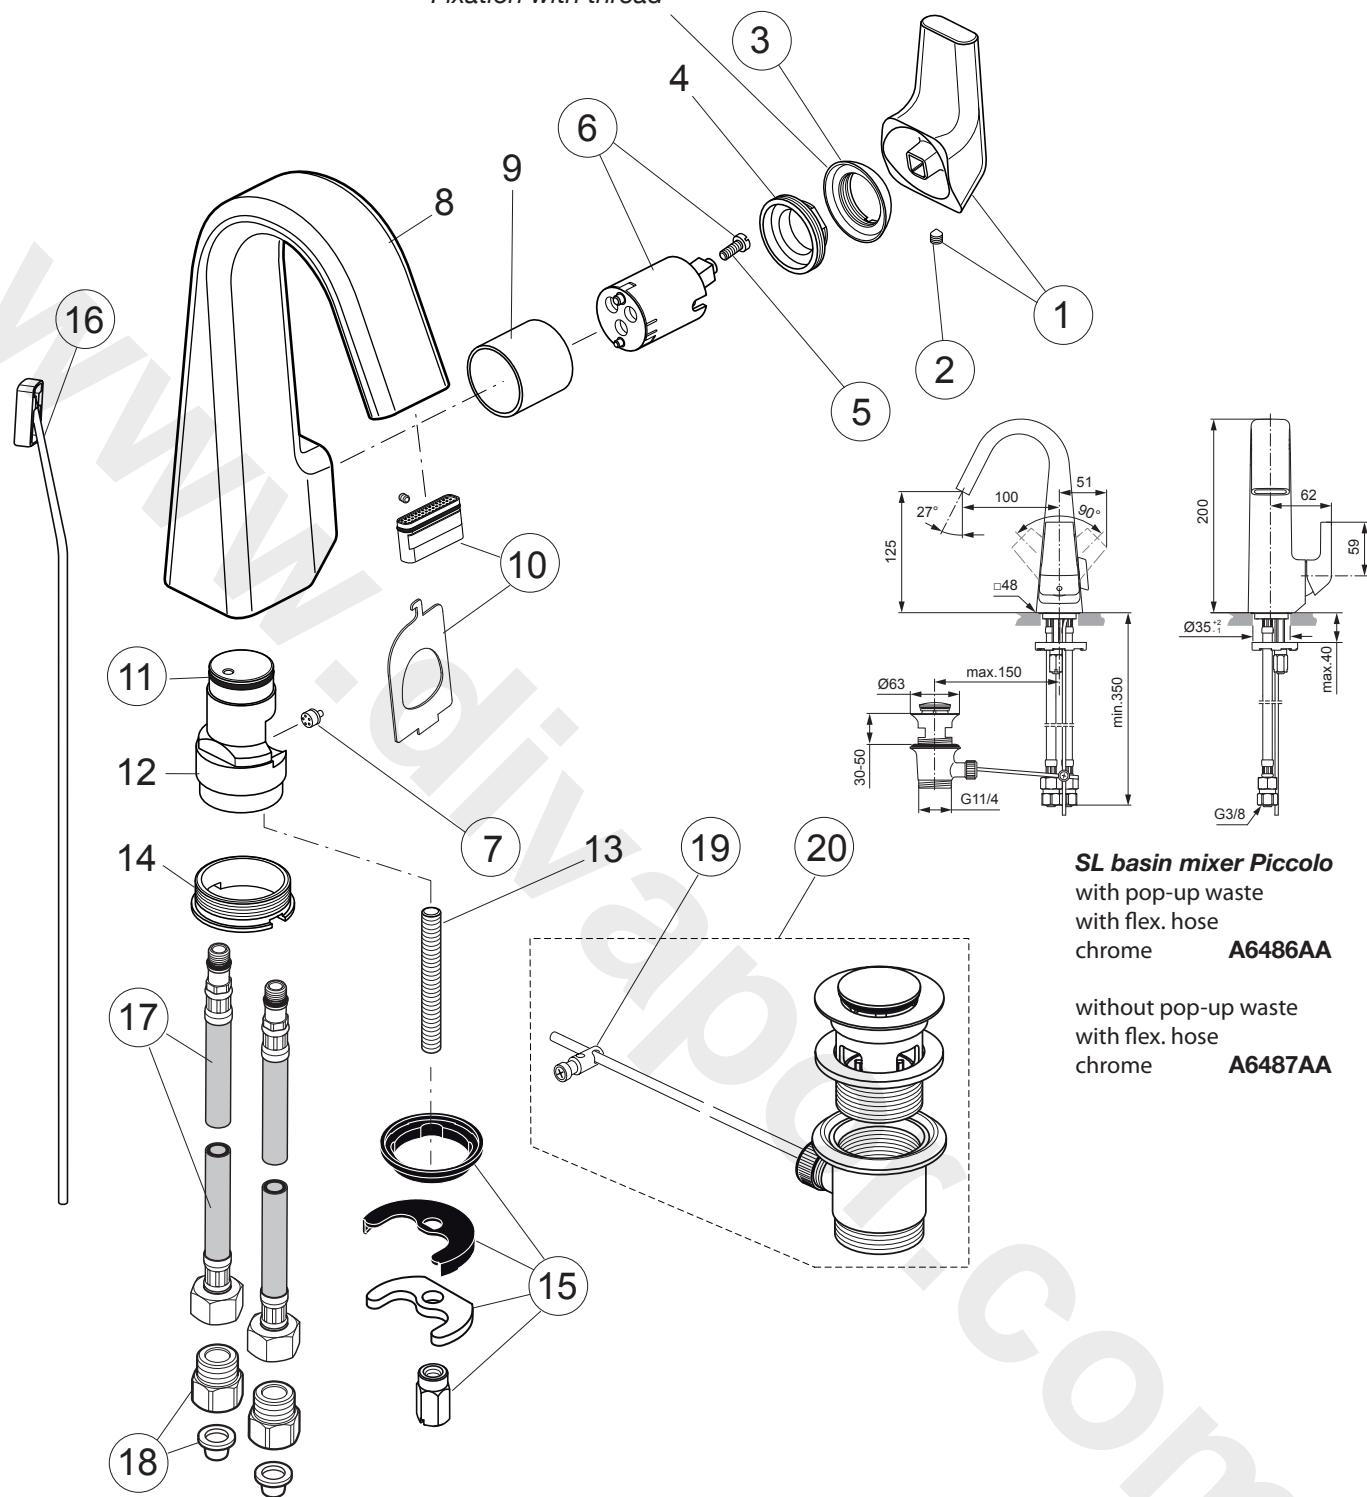

Produced from: Aug. 2015

Fixation with thread

SL basin mixer Piccolo
with pop-up waste
with flex. hose
chrome **A6486AA**

without pop-up waste
with flex. hose
chrome **A6487AA**

Pos.	Description	Part-Number	Qty.	Pos.	Description	Part-Number	Qty.
1	Lever cpl. with red/blue	F 960 850 AA	1 pcs	11	O - Ring Ø 22,3 x 2,4	F 960 843 NU	1 pcs
2	Thread pin M5x6 DIN914	A 860 603 NU	1 pcs	12	Manifold insert		
3	Cover cap M24x1 inside	F 960 854 AA	1 pcs	13	Bolt M8 x 77		
4	Clamping nut M33/M24x1 outside			14	Clamping nut M39 x 1		
5	Cylindrical screw M4 x 10	A 960 230 NU	2 pcs	15	Fixation kit	B 960 432 NU*	1 Set
6	Cartridge with screw	F 960 855 NU	1 pcs	16	Lift rod complete	F 960 857 AA	1 pcs
7	Flow limiter	F 960 856 NU	1 pcs	17	Flex. hose M8x1 / G3/8	A 962 370 NU	1 pcs
8	Body (Piccolo)			18	Connector with strainer	A 962 215 AA	1 pcs
9	Sleeve Ø 31,4 x 29	A 961 114 NU	1 pcs	19	Bracket	A 961 172 NU	1 pcs
10	Flow straightener complete	A 962 294 NU	1 Set	20	Pop-up waste complete	A 961 230 AA	1 pcs

*Universal set (not all parts needed)