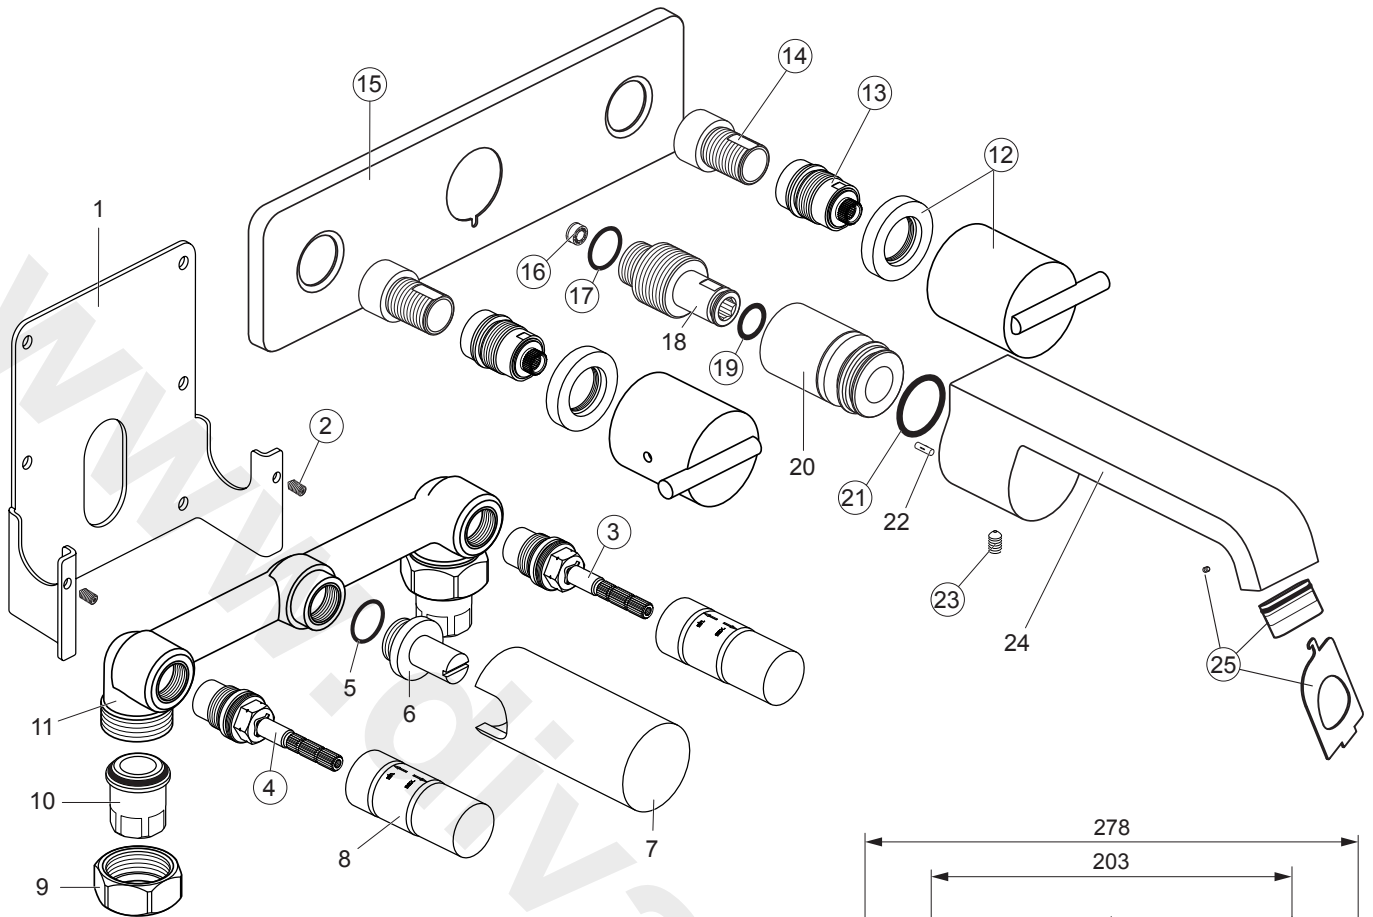

Produced since: Aug. 2015

Pre-Installation Kit **A4475NU**

Wall mounted Lavy /
chrome **A6475AA**

Pos.	Description	Part-Number	Qty.	Pos.	Description	Part-Number	Qty.
1	Holder			14	Adapter	H 960 855 NU	1 pcs
2	Thread pin DIN914-M5x10			15	Cover plate	A 962 013 AA	1 pcs
3	Cartridge 1/2" right	A 961 761 NU	1 pcs	16	Flow control 6l/min.	A 860 615 NU	1 pcs
4	Cartridge 1/2" left	H 960 521 NU	1 pcs	17	O-ring 18x2	A 962 869 NU	2 pcs
5	O-ring 18x2,,NSF"			18	Nipple		
6	Plug connection			19	O-ring 13x2,5	A 962 728 NU	2 pcs
7	Plaster guard			20	Nipple		
8	Cover sleeve			21	O-ring 28x3	A 960 071 NU	2 pcs
9	Coupling nut			22	Grooved pin		
10	Nipple 1/2"			23	Threaded pin M6x10	A 962 857 NU	1 pcs
11	Body Ecowave			24	Wall spout with Logo Sottini		
12	Handle cpl.	H 960 838 AA	1 Set	25	Aerator cpl.	A 962 294 NU	1 Set
13	Sleeve	H 960 836 NU	1 pcs				

* Universal-Set (not all parts needed)