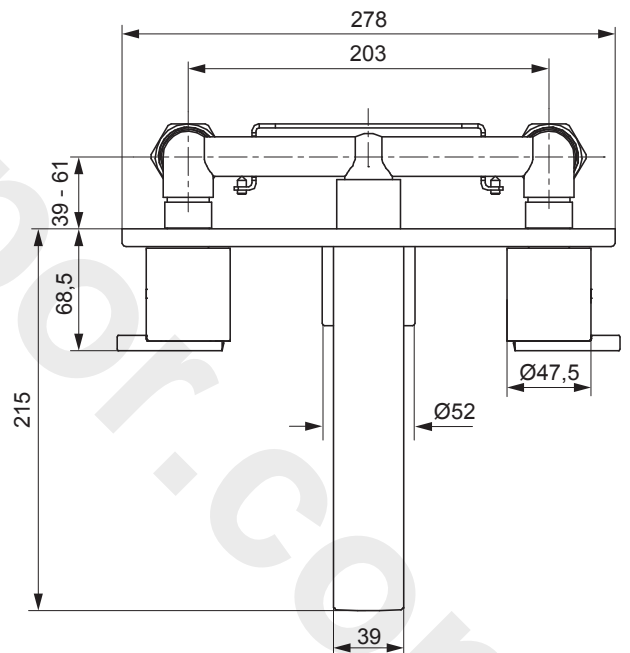

Produced since: Aug. 2015

Pre-Installation Kit **A4475NU**

Wall mounted Lavy /
chrome **A6475AA**

Pos.	Description	Part-Number	Qty.	Pos.	Description	Part-Number	Qty.
1	Holder			14	Adapter	H 960 855 NU	1 pcs
2	Thread pin DIN914-M5x10			15	Cover plate	A 962 013 AA	1 pcs
3	Cartridge 1/2" right	A 961 761 NU	1 pcs	16	Flow control 6l/min.	A 860 615 NU	1 pcs
4	Cartridge 1/2" left	H 960 521 NU	1 pcs	17	O-ring 18x2	A 962 869 NU	2 pcs
5	O-ring 18x2,,NSF"			18	Nipple		
6	Plug connection			19	O-ring 13x2,5	A 962 728 NU	2 pcs
7	Plaster guard			20	Nipple		
8	Cover sleeve			21	O-ring 28x3	A 960 071 NU	2 pcs
9	Coupling nut			22	Grooved pin		
10	Nipple 1/2"			23	Threaded pin M6x10	A 962 857 NU	1 pcs
11	Body Ecowave			24	Wall spout with Logo Sottini		
12	Handle cpl.	H 960 838 AA	1 Set	25	Aerator cpl.	A 962 294 NU	1 Set
13	Sleeve	H 960 836 NU	1 pcs				