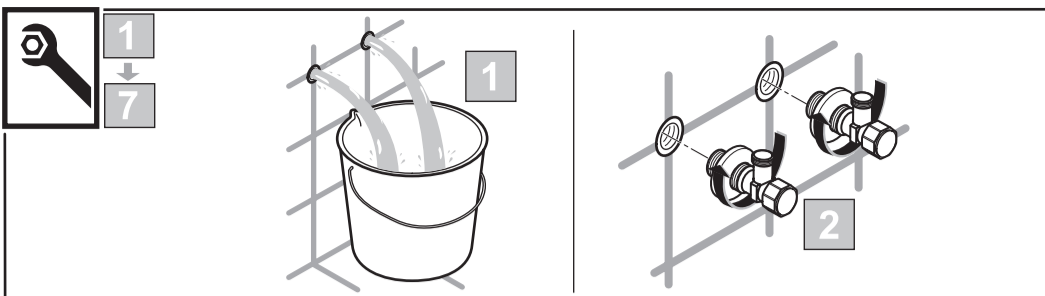

sottini

**MAZARO**  
**A 6472 ..**

0116 / A 868 081  
 (+ A 866 385)  
 Made in Germany

Ideal Standard International NV  
 Corporate Village - Gent Building  
 Da Vincilaan 2  
 1935 Zaventem  
 Belgium

www.idealstandardinternational.com