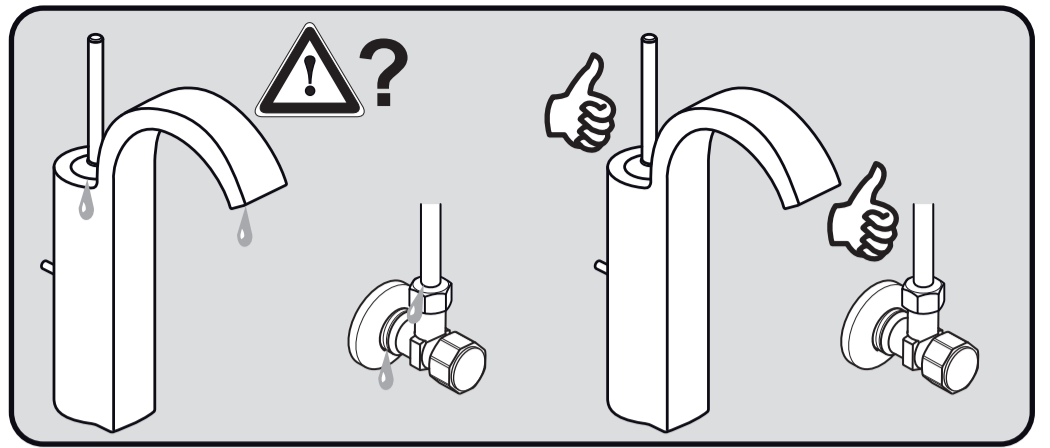

sottini

**MAZARO**  
**A 6472 ..**

0116 / A 868 081  
 (+ A 866 385)  
 Made in Germany

Ideal Standard International NV  
 Corporate Village - Gent Building  
 Da Vincilaan 2  
 1935 Zaventem  
 Belgium

www.idealstandardinternational.com