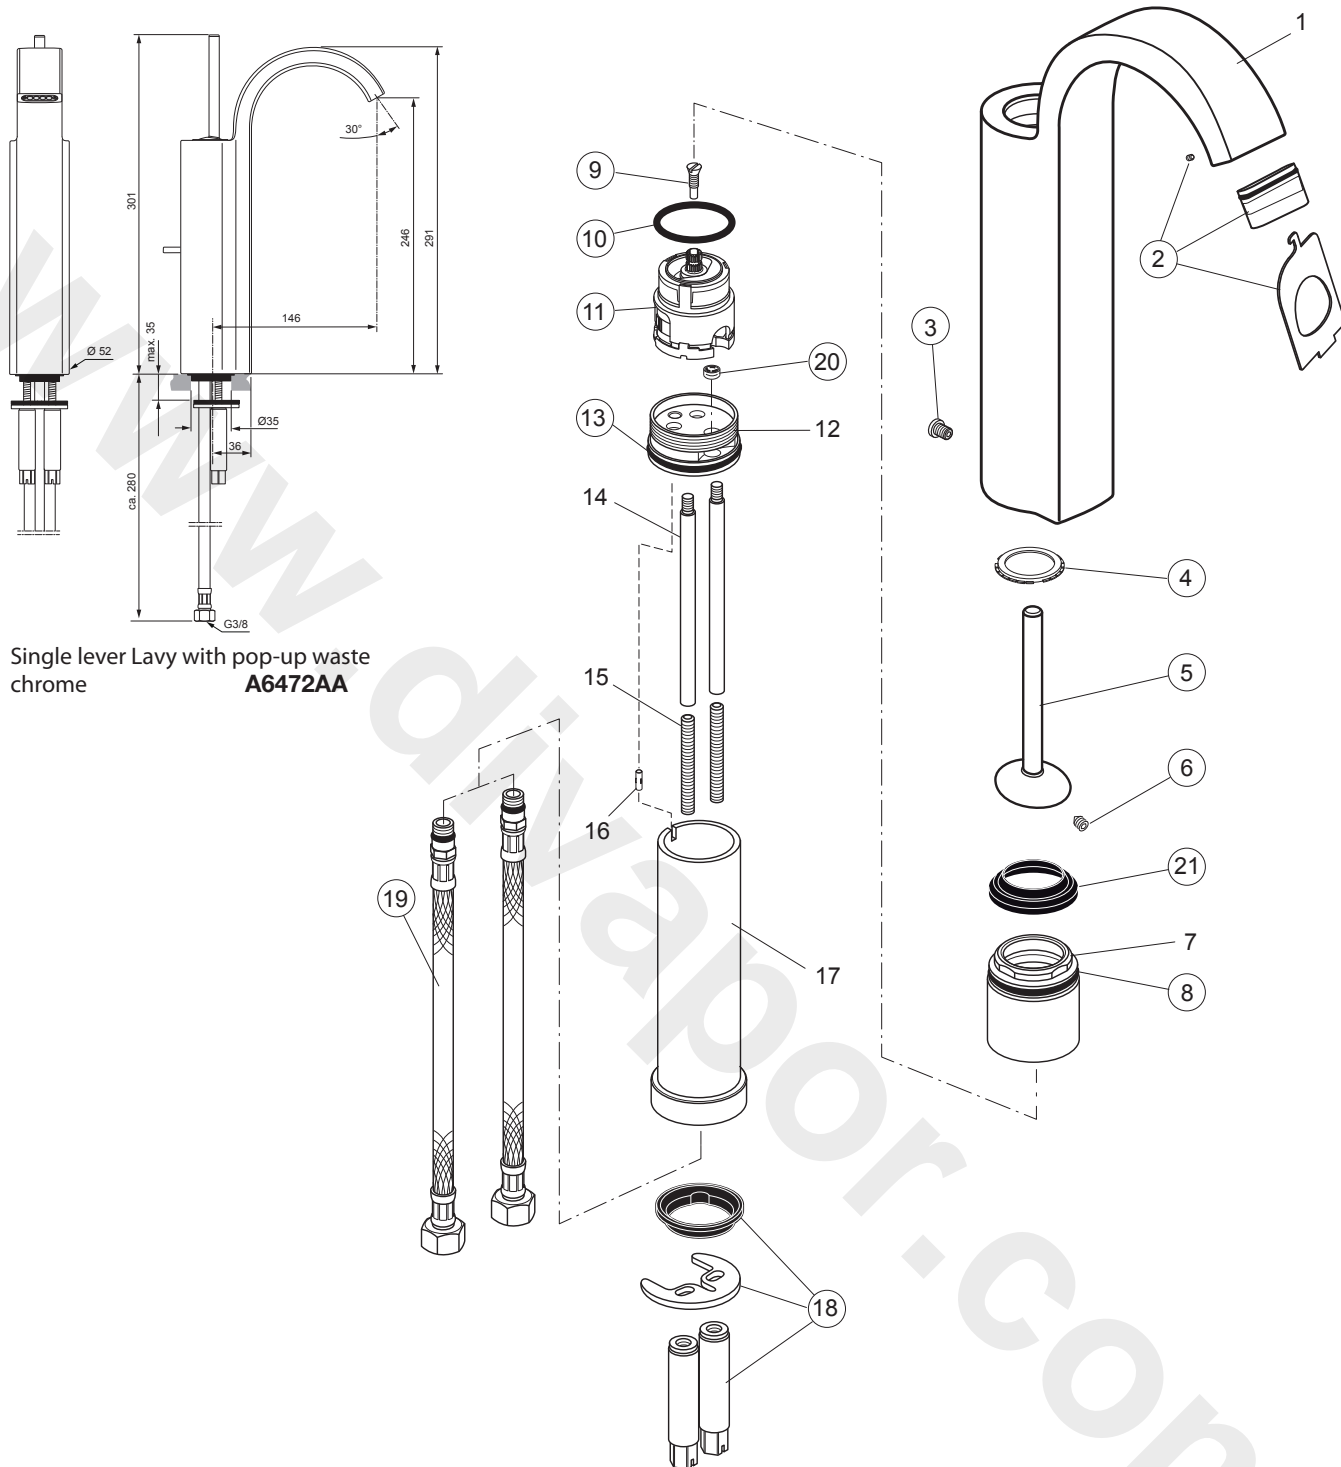

Produced from: Aug. 2015

Single lever Lavvy with pop-up waste chrome  
**A6472AA**

Pos.	Description	Part-Number	Qty.	Pos.	Description	Part-Number	Qty.
1	Body with Logo Sottini			12	Bottom part ( body )		
2	Aerator cpl.	<b>A 962 294 NU</b>	1 Set	13	O - ring Ø 37,77 x 2,62	<b>A 860 607 NU</b>	1 pcs
3	Screw f. spout fixation	<b>A 960 201 AA</b>	1 pcs	14	Bolt extension		
4	Slip ring	<b>A 860 601 NU</b>	1 pcs	15	Bolt M6 x 71		
5	Handle	<b>A 860 602 AA</b>	1 pcs	16	Inox pin 3 x 10 - DIN 474		
6	Handle screw M5x5	<b>A 961 268 NU</b>	1 pcs.	17	Brass base		
7	Clamping ring			18	Fixation set	<b>A 960 093 NU*</b>	1 Set
8	O - ring Ø 34,59 x 2,62	<b>A 961 205 NU</b>	1 pcs	19	Flex. hose G3/8 - M10x1	<b>A 963 600 NU</b>	1 pcs
9	Screw M4	<b>A 960 017 NU</b>	1 pcs	20	Flow limiter 6l/min	<b>A 860 615 NU</b>	1 pcs
10	O - ring Ø 34,59 x 2,62	<b>A 961 205 NU</b>	1 pcs	21	Membrane washer	<b>A 960 681 NU</b>	1 pcs
11	Cartridge MP Joy Stick	<b>A 962 105 NU*</b>	1 Set				

\*Universal set (not all parts needed)