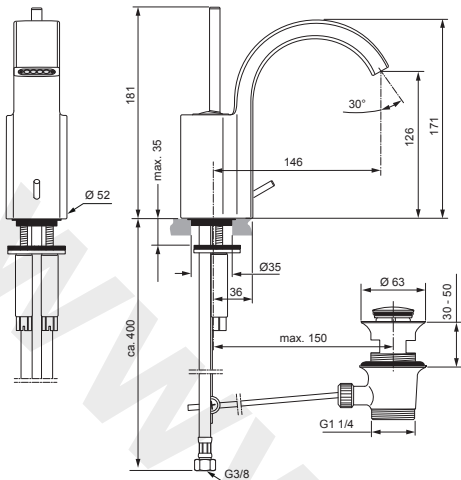

Produced from: April. 2015

Single lever Lavy with pop-up waste chrome **A6470AA**

Single lever Lavy with out pop-up waste chrome **A6471AA**

Pos.	Description	Part-Number	Qty.	Pos.	Description	Part-Number	Qty.
1	Body with Logo Sottini			15	Pull knob	A 960 005 AA	1 pcs
2	Aerator cpl.	A 962 294 NU	1 Set	16	Lift rod joint	A 960 092 NU	1 Set
3	Screw f. spout fixation	A 960 201 AA	1 pcs	17	Inox pin 3 x 10 - DIN 474		
4	Slip ring	A 860 601 NU	1 pcs	18	Plastic base		
5	Handle	A 860 602 AA	1 pcs	19	Screw M3 x 10		
6	Handle screw M5x5	A 961 268 NU	1 pcs.	20	Fixation set	A 960 093 NU	1 Set
7	Clamping ring			21	Lift rod	A 960 016 NU	1 pcs
8	O - ring Ø 34,59 x 2,62	A 961 205 NU	1 pcs	22	Flex. hose G3/8 - M10x1	A 963 600 NU	1 pcs
9	Screw M4	A 960 017 NU	1 pcs	23	Bracket	A 961 172 NU*	1 pcs
10	O - ring Ø 34,59 x 2,62	A 961 205 NU	1 pcs	24	Pop-up waste complete	A 961 230 AA	1 Set
11	Cartridge MP Joy Stick	A 962 105 NU*	1 Set	25	Flow limiter 6l/min	A 860 615 NU	1 pcs
12	Bottom part (body)			26	Membrane	A 960 681 NU	1 pcs
13	O - ring Ø 37,77 x 2,62	A 860 607 NU	1 pcs				
14	Bolt M6 x 71						

*Universal set (not all parts needed)