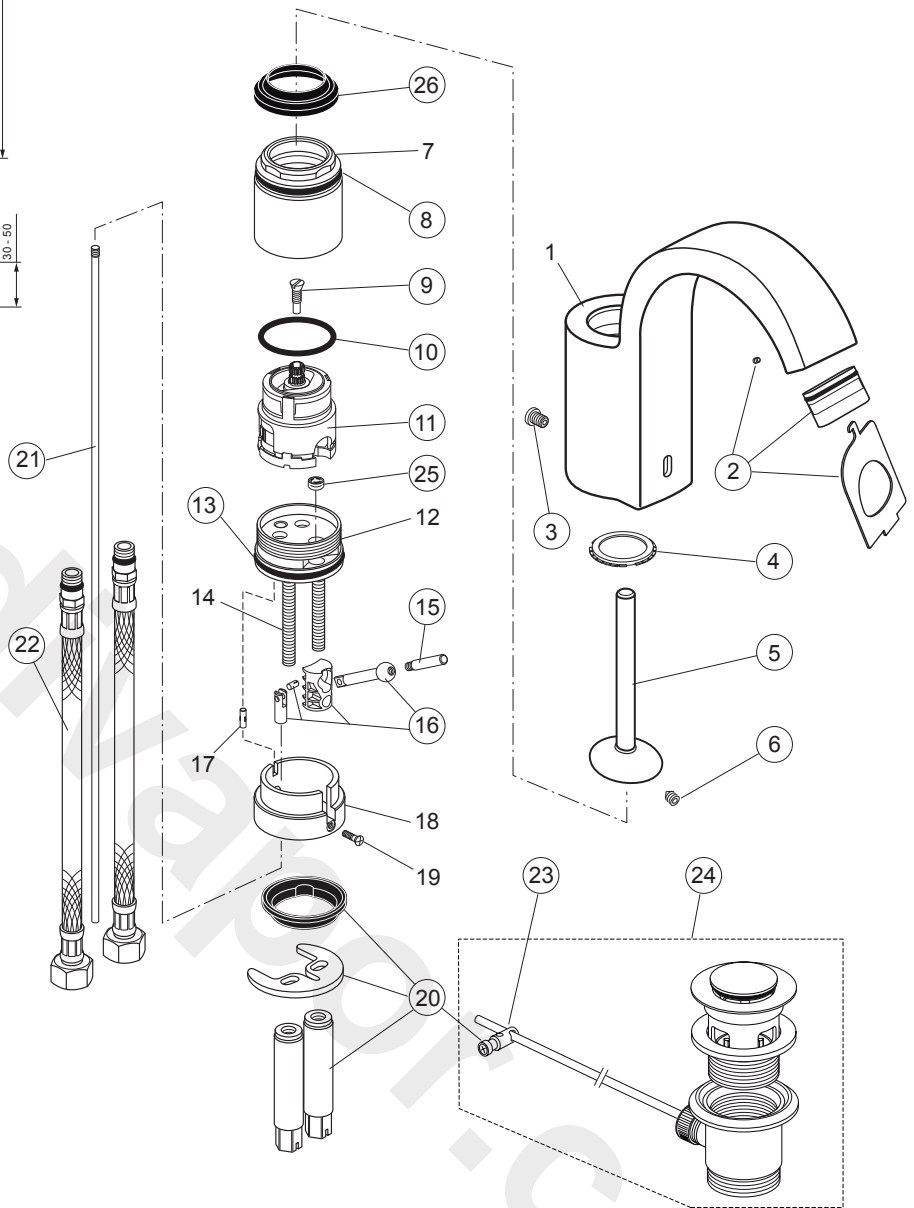

Produced from: April. 2015

Single lever Lavy with pop-up waste chrome **A6470AA**

Single lever Lavy with out pop-up waste chrome **A6471AA**

Pos.	Description	Part-Number	Qty.	Pos.	Description	Part-Number	Qty.
1	Body with Logo Sottini			15	Pull knob	A 960 005 AA	1 pcs
2	Aerator cpl.	A 962 294 NU	1 Set	16	Lift rod joint	A 960 092 NU	1 Set
3	Screw f. spout fixation	A 960 201 AA	1 pcs	17	Inox pin 3 x 10 - DIN 474		
4	Slip ring	A 860 601 NU	1 pcs	18	Plastic base		
5	Handle	A 860 602 AA	1 pcs	19	Screw M3 x 10		
6	Handle screw M5x5	A 961 268 NU	1 pcs.	20	Fixation set	A 960 093 NU	1 Set
7	Clamping ring			21	Lift rod	A 960 016 NU	1 pcs
8	O - ring Ø 34,59 x 2,62	A 961 205 NU	1 pcs	22	Flex. hose G3/8 - M10x1	A 963 600 NU	1 pcs
9	Screw M4	A 960 017 NU	1 pcs	23	Bracket	A 961 172 NU*	1 pcs
10	O - ring Ø 34,59 x 2,62	A 961 205 NU	1 pcs	24	Pop-up waste complete	A 961 230 AA	1 Set
11	Cartridge MP Joy Stick	A 962 105 NU*	1 Set	25	Flow limiter 6l/min	A 860 615 NU	1 pcs
12	Bottom part (body)			26	Membrane	A 960 681 NU	1 pcs
13	O - ring Ø 37,77 x 2,62	A 860 607 NU	1 pcs				
14	Bolt M6 x 71						

*Universal set (not all parts needed)