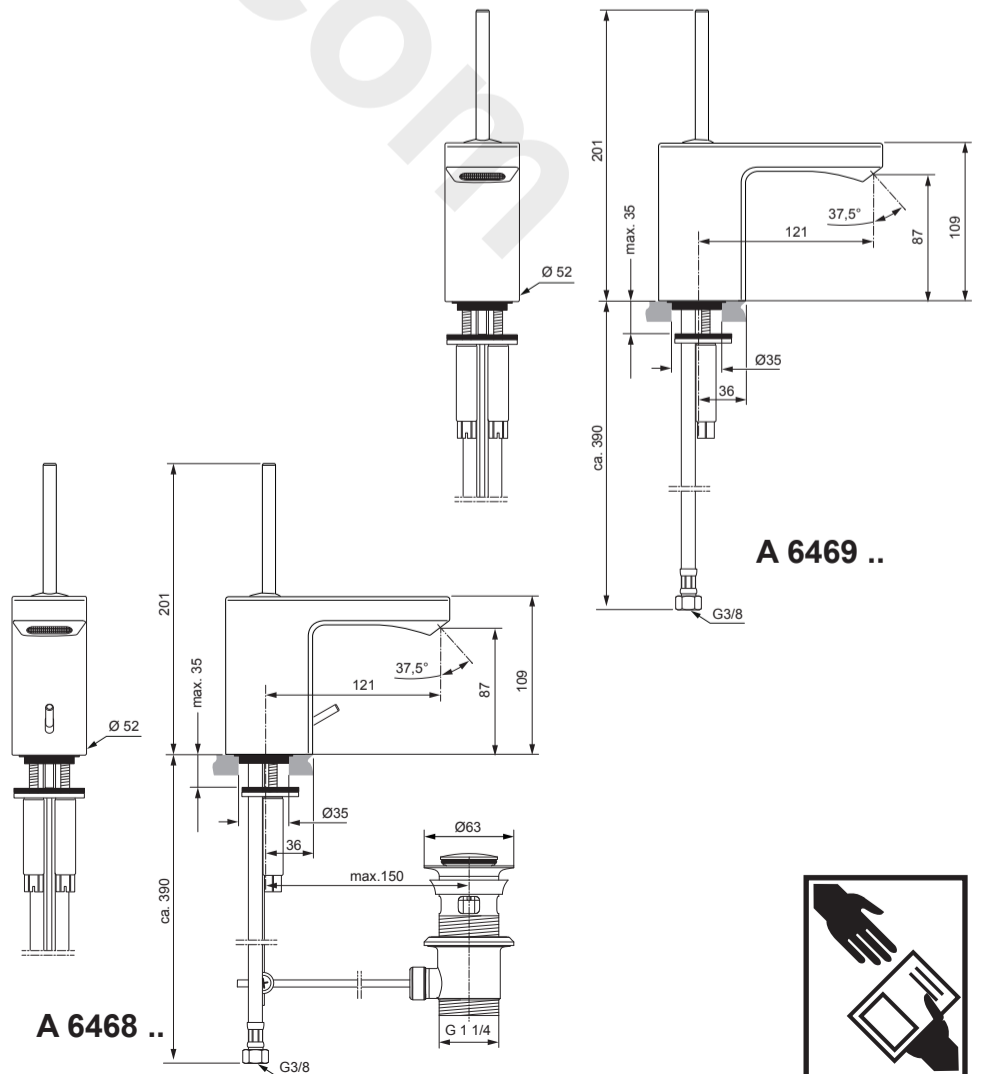

Ideal Standard International NV
Corporate Village - Gent Building
Da Vincilaan 2
1935 Zaventem
Belgium

www.idealstandardinternational.com