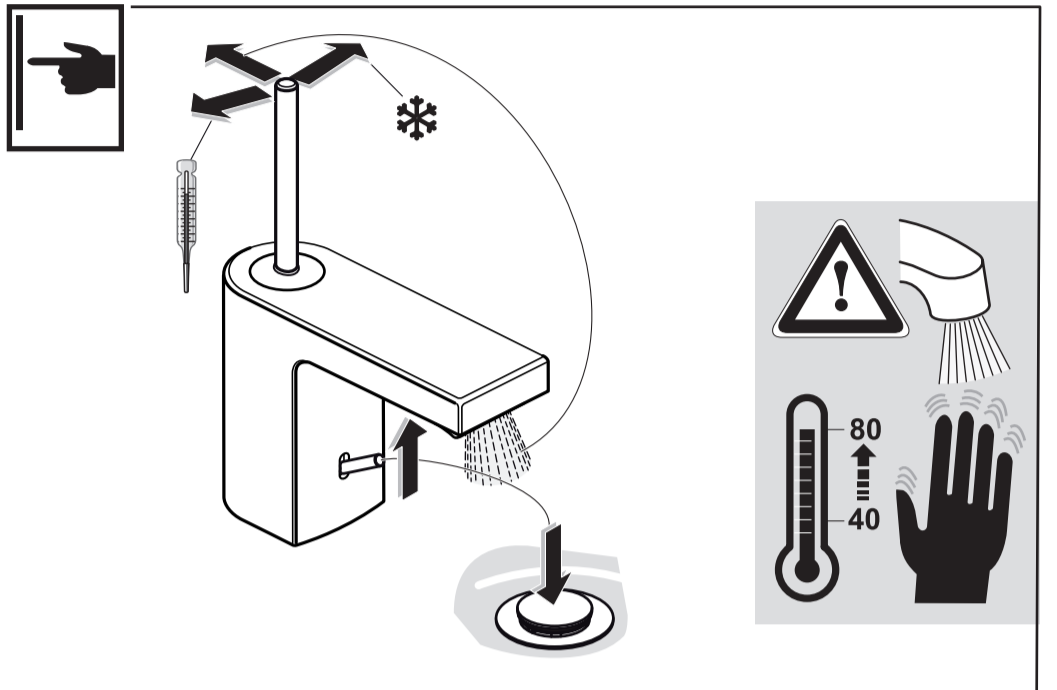

sottini

MAZARO
 A 6468 .. A 6469 ..

0116 / A 868 071
 (+ A 866 385)
 Made in Germany

Ideal Standard International NV
 Corporate Village - Gent Building
 Da Vincilaan 2
 1935 Zaventem
 Belgium

www.idealstandardinternational.com