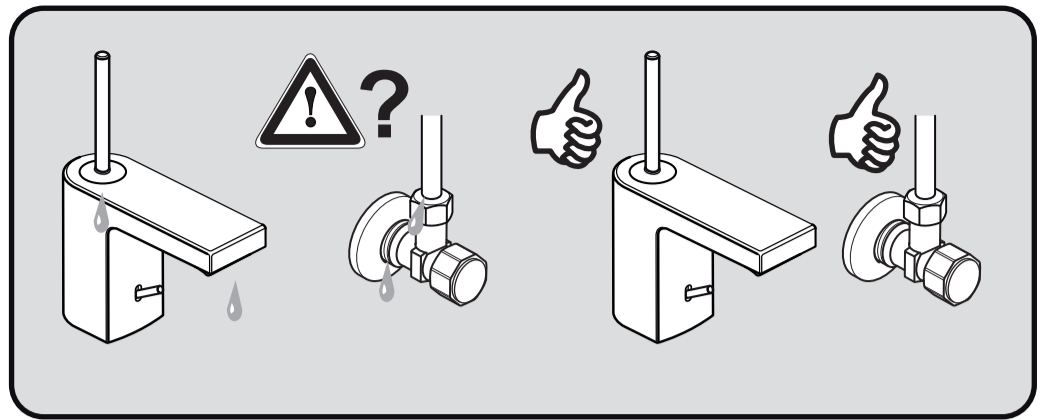

sottini

MAZARO
 A 6468 .. A 6469 ..

0116 / A 868 071
 (+ A 866 385)
 Made in Germany

Ideal Standard International NV
 Corporate Village - Gent Building
 Da Vincilaan 2
 1935 Zaventem
 Belgium

www.idealstandardinternational.com