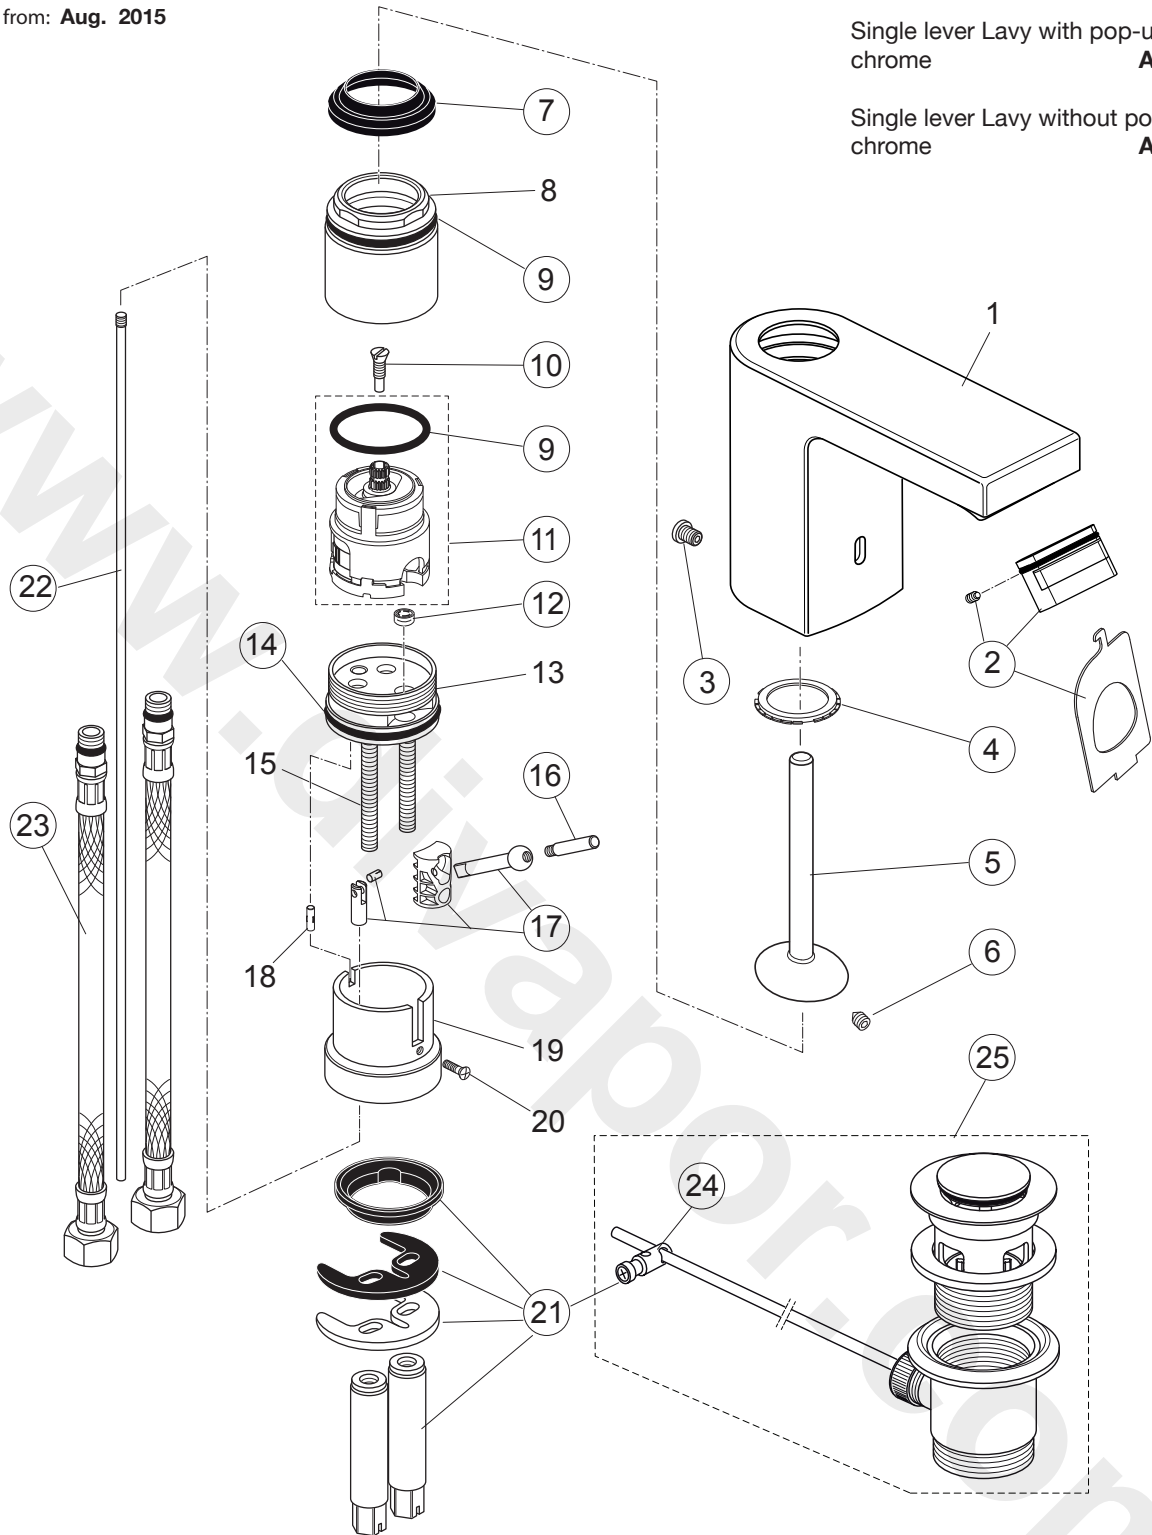

Produced from: Aug. 2015

Single lever Lavy with pop-up waste chrome
A6468AA

Single lever Lavy without pop-up waste chrome
A6469AA

Pos.	Description	Part-Number	Qty.	Pos.	Description	Part-Number	Qty.
1	Basin spout Glance with Logo Sottini			14	O - ring Ø 37,77 x 2,62	A 860 607 NU	1 pcs
2	Aerator + Key	A 962 294 NU	1 Set	15	Bolt M6 x 102		
3	Screw f. spout fixation	A 860 683 AA	1 pcs	16	Pull knob	A 960 005 AA	1 pcs
4	Slip ring	A 860 601 NU	1 pcs	17	Lift rod joint	A 960 092 NU	1 Set
5	Handle with pos. 6	A 860 602 AA	1 Set	18	Inox pin 3 x 10 - DIN 474		
6	Handle screw M5x5	A 961 268 NU	1 pcs	19	Base socket		
7	Membrane washer	A 960 681 NU	1 pcs	20	Screw M3 x 10 DIN 965		
8	Clamping ring			21	Fixation set + Pos.24	A 960 093 NU	1 Set
9	O - ring Ø 34,59 x 2,62	A 961 210 NU	2 pcs	22	Lift rod	A 960 016 NU	1 pcs
10	Screw M4	A 960 017 NU	1 pcs	23	Flex. hose G3/8 - M10x1	A 963 600 NU	1 pcs
11	Cartridge MP Joy Stick	A 962 105 NU*	1 Set	24	Bracket	A 961 172 NU	1 pcs
12	Flow limiter 6l/min	A 860 615 NU	1 pcs	25	Pop-up waste complete	A 961 230 AA	1 Set
13	Insert						

*Universal set (not all parts needed)