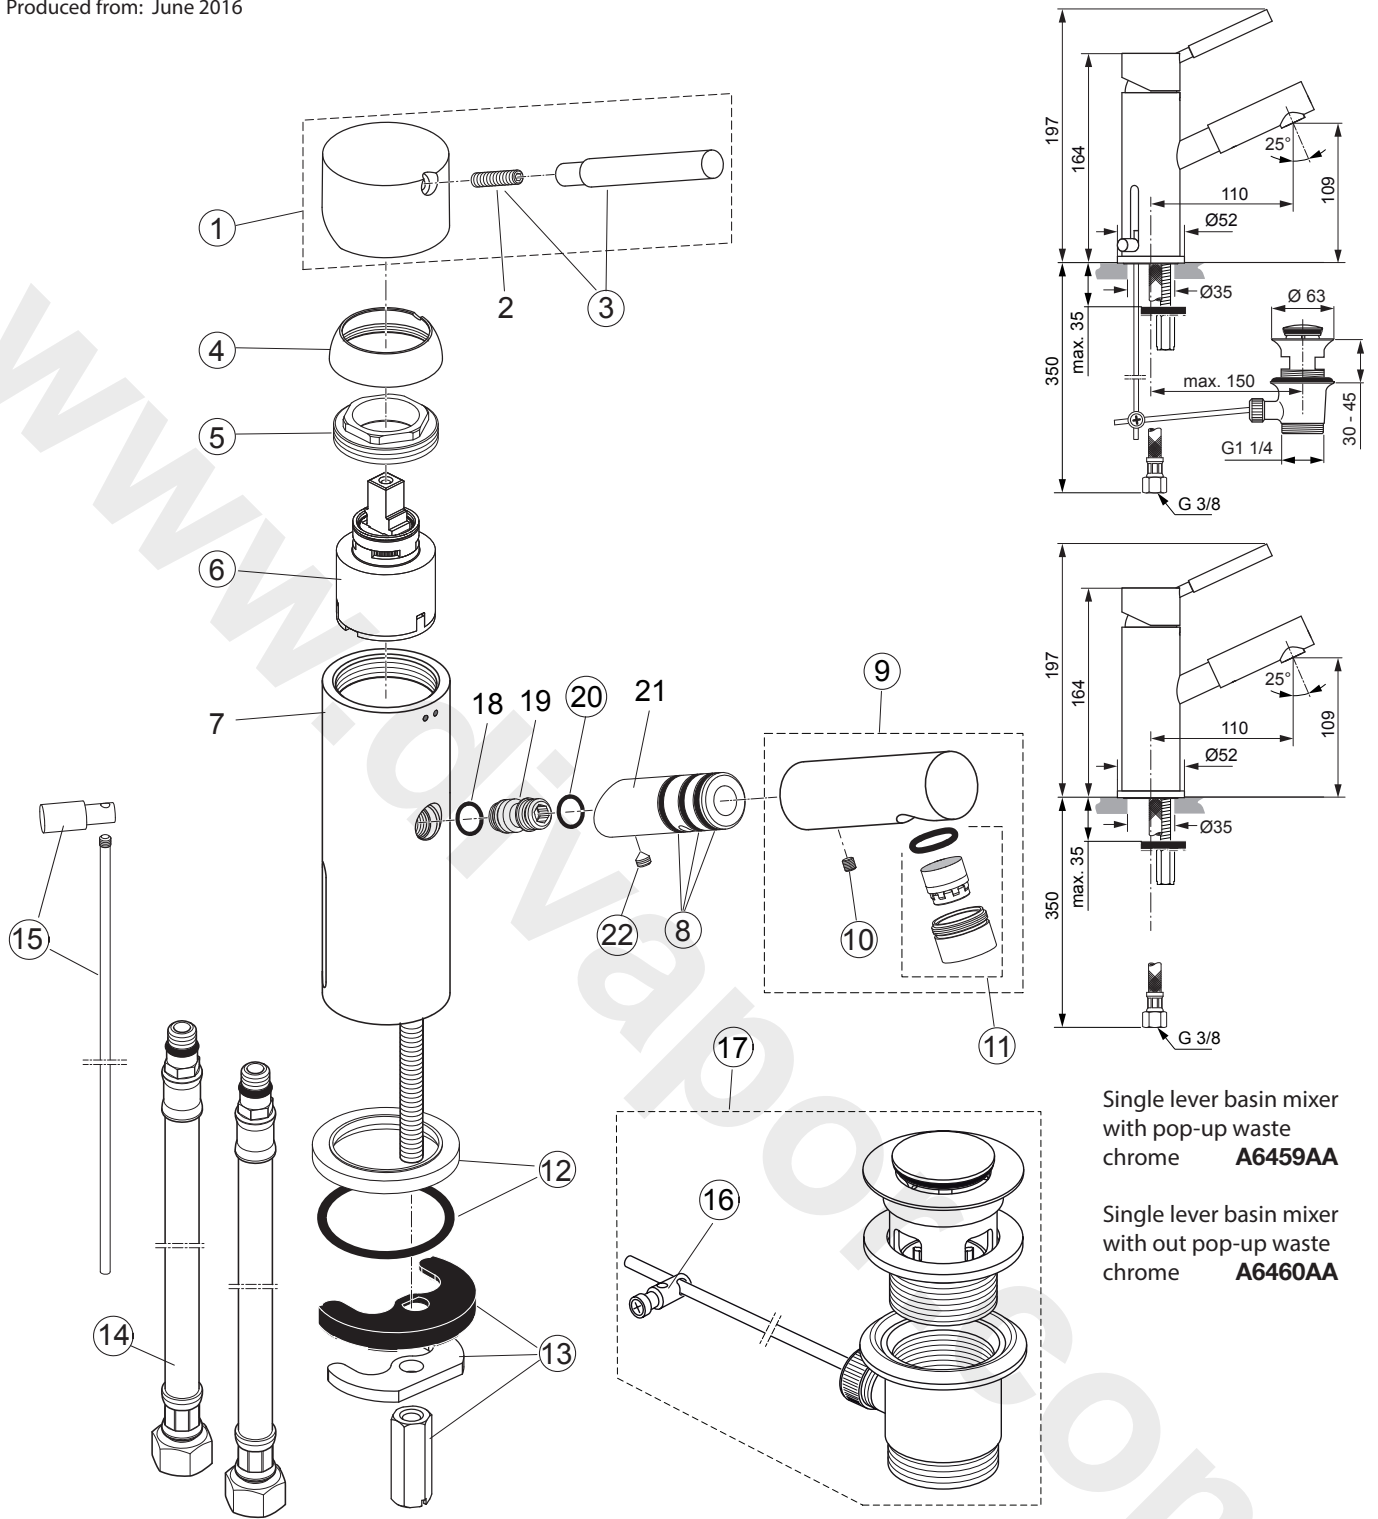

\*Universal set (not all parts needed)

Produced from: June 2016

Single lever basin mixer with pop-up waste chrome **A6459AA**

Single lever basin mixer with out pop-up waste chrome **A6460AA**

Pos.	Description	Part-Number	Qty.	Pos.	Description	Part-Number	Qty.
1	Handle cpl. w. Logo Sottini	<b>A 860 995 AA</b>	1 Set	13	Fixation kit	<b>A 963 454 NU*</b>	1 Set
2	Thread pin M5 x 25 Din 914			14	Flex. hose G3/8 - M10x1	<b>A 963 305 NU</b>	1 pcs
3	Pin for handle + pos. 2	<b>F 960 005 AA</b>	1 Set	15	Knob with rod	<b>F 960 191 AA</b>	1 Set
4	Cap	<b>F 960 111 AA</b>	1 pcs	16	Bracket	<b>A 961 172 NU</b>	1 pcs
5	Clamping nut M37 x 1	<b>F 960 112 NU</b>	1 pcs	17	Pop-up waste complete	<b>A 961 230 AA</b>	1 Set
6	Cartridge cpl. K-35A	<b>A 960 567 NU</b>	1 pcs	18	O-Ring Ø 9,1 x1,6		
7	Body			19	Connection nipple		
8	O-ring Ø 15,3 x 2,4	<b>F 960 011 NU</b>	10 pcs	20	O-Ring Ø 8,1 x1,6	<b>A 961 003 NU</b>	3 pcs
9	Spout complete	<b>F 960 221 AA</b>	1 pcs	21	Nipple for spout		
10	Thread pin M4x4 DIN 913	<b>F 960 729 NU</b>	1 pcs	22	Srew pin M5x5 Din 914	<b>A 960 729 NU</b>	1 pcs
11	Aerator cpl. 5 l/min	<b>A 860 996 AA</b>	1 pcs				
12	Escutcheon + washer	<b>F 960 173 NU*</b>	1 Set				