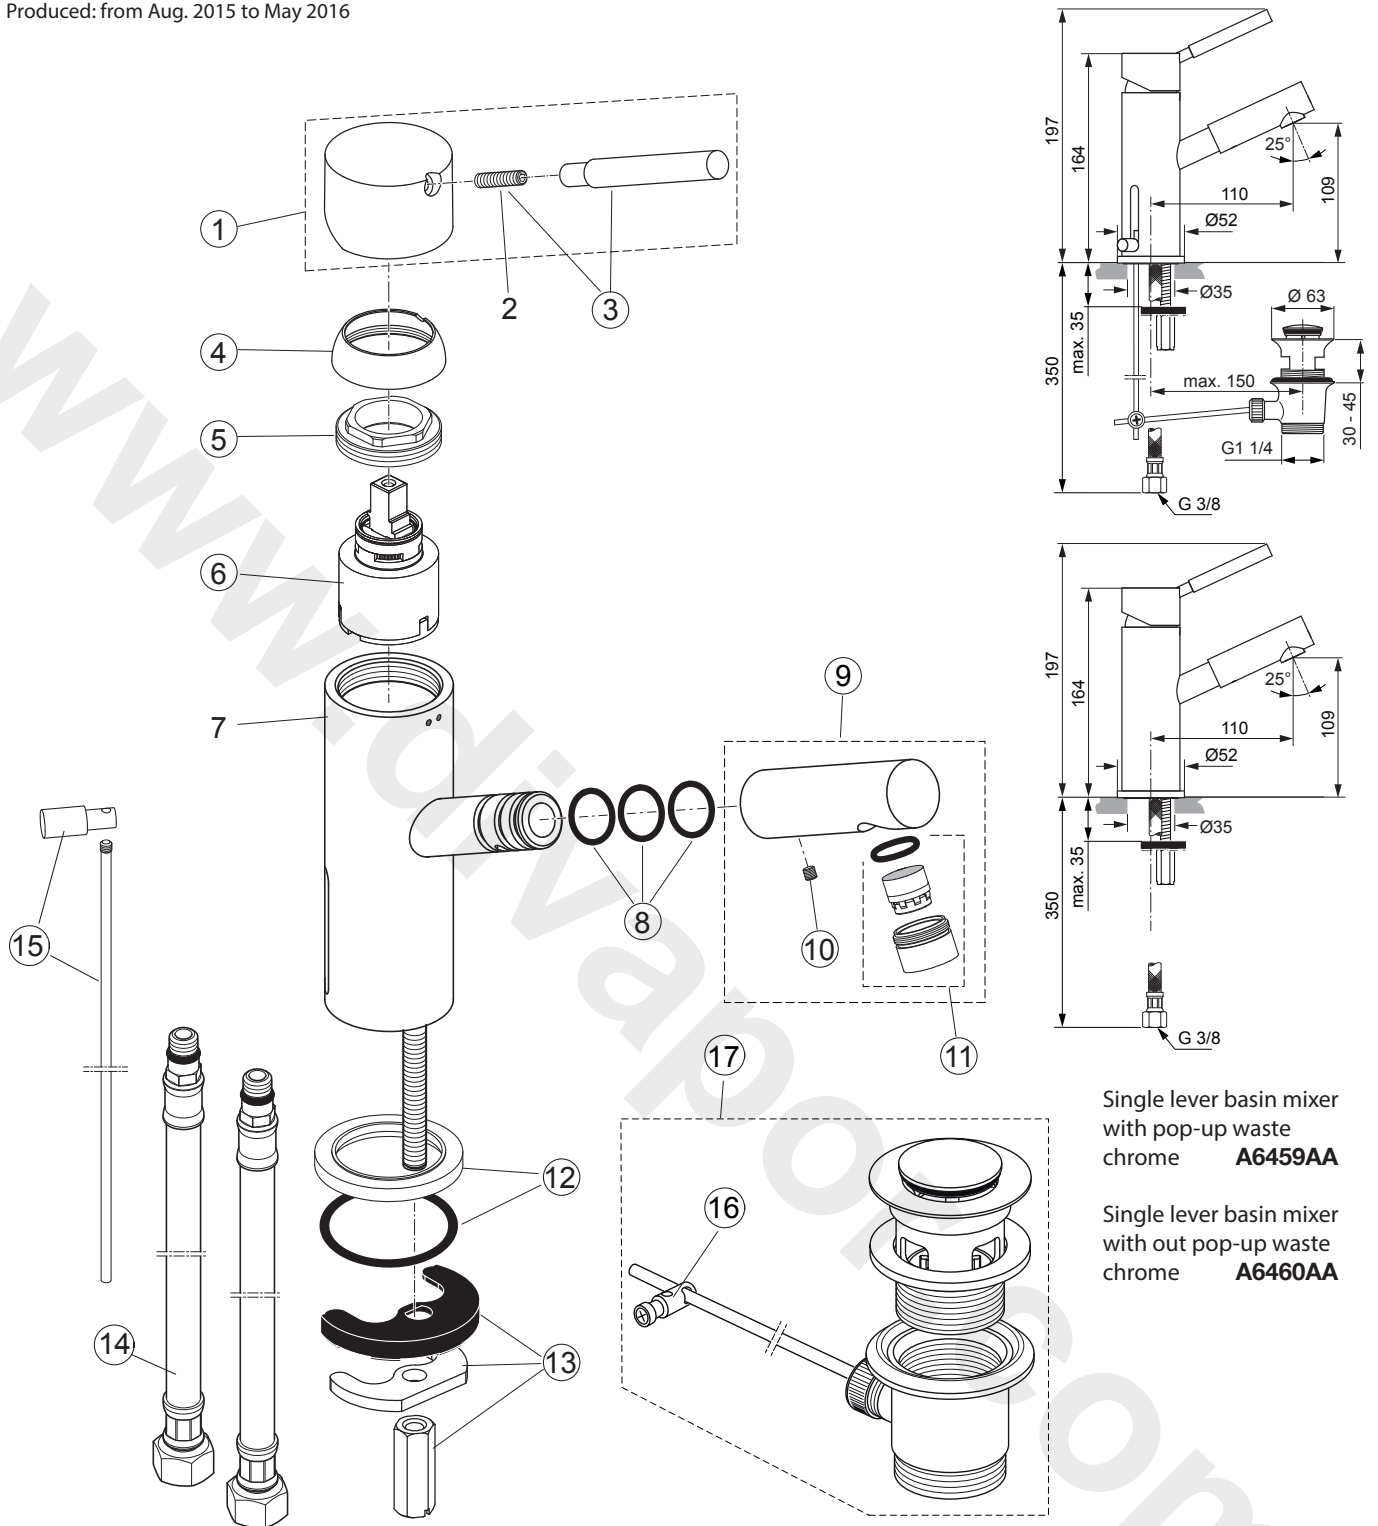

Produced: from Aug. 2015 to May 2016

Single lever basin mixer with pop-up waste chrome **A6459AA**

Single lever basin mixer with out pop-up waste chrome **A6460AA**

Pos.	Description	Part-Number	Qty.	Pos.	Description	Part-Number	Qty.
1	Handle cpl. w. Logo Sottini	A 860 995 AA	1 Set	11	Aerator cpl. 5 l/min	A 860 996 AA	1 pcs
2	Thread pin M5 x 25 Din 914			12	Escutcheon + washer	F 960 173 NU*	1 Set
3	Pin for handle + pos. 2	F 960 005 AA	1 Set	13	Fixation kit	A 963 454 NU*	1 Set
4	Cap	F 960 111 AA	1 pcs	14	Flex. hose G3/8 - M10x1	A 963 305 NU	1 pcs
5	Clamping nut M37 x 1	F 960 112 NU	1 pcs	15	Knob with rod	F 960 191 AA	1 Set
6	Cartridge cpl. K-35A	A 960 567 NU	1 pcs	16	Bracket	A 961 172 NU	1 pcs
7	Body			17	Pop-up waste complete	A 961 230 AA	1 Set
8	O-ring Ø 15,3 x 2,4	F 960 011 NU	10 pcs				
9	Spout complete	F 960 221 AA	1 pcs				
10	Thread pin M4x4 DIN 913	F 960 729 NU	1 pcs				

*Universal set (not all parts needed)