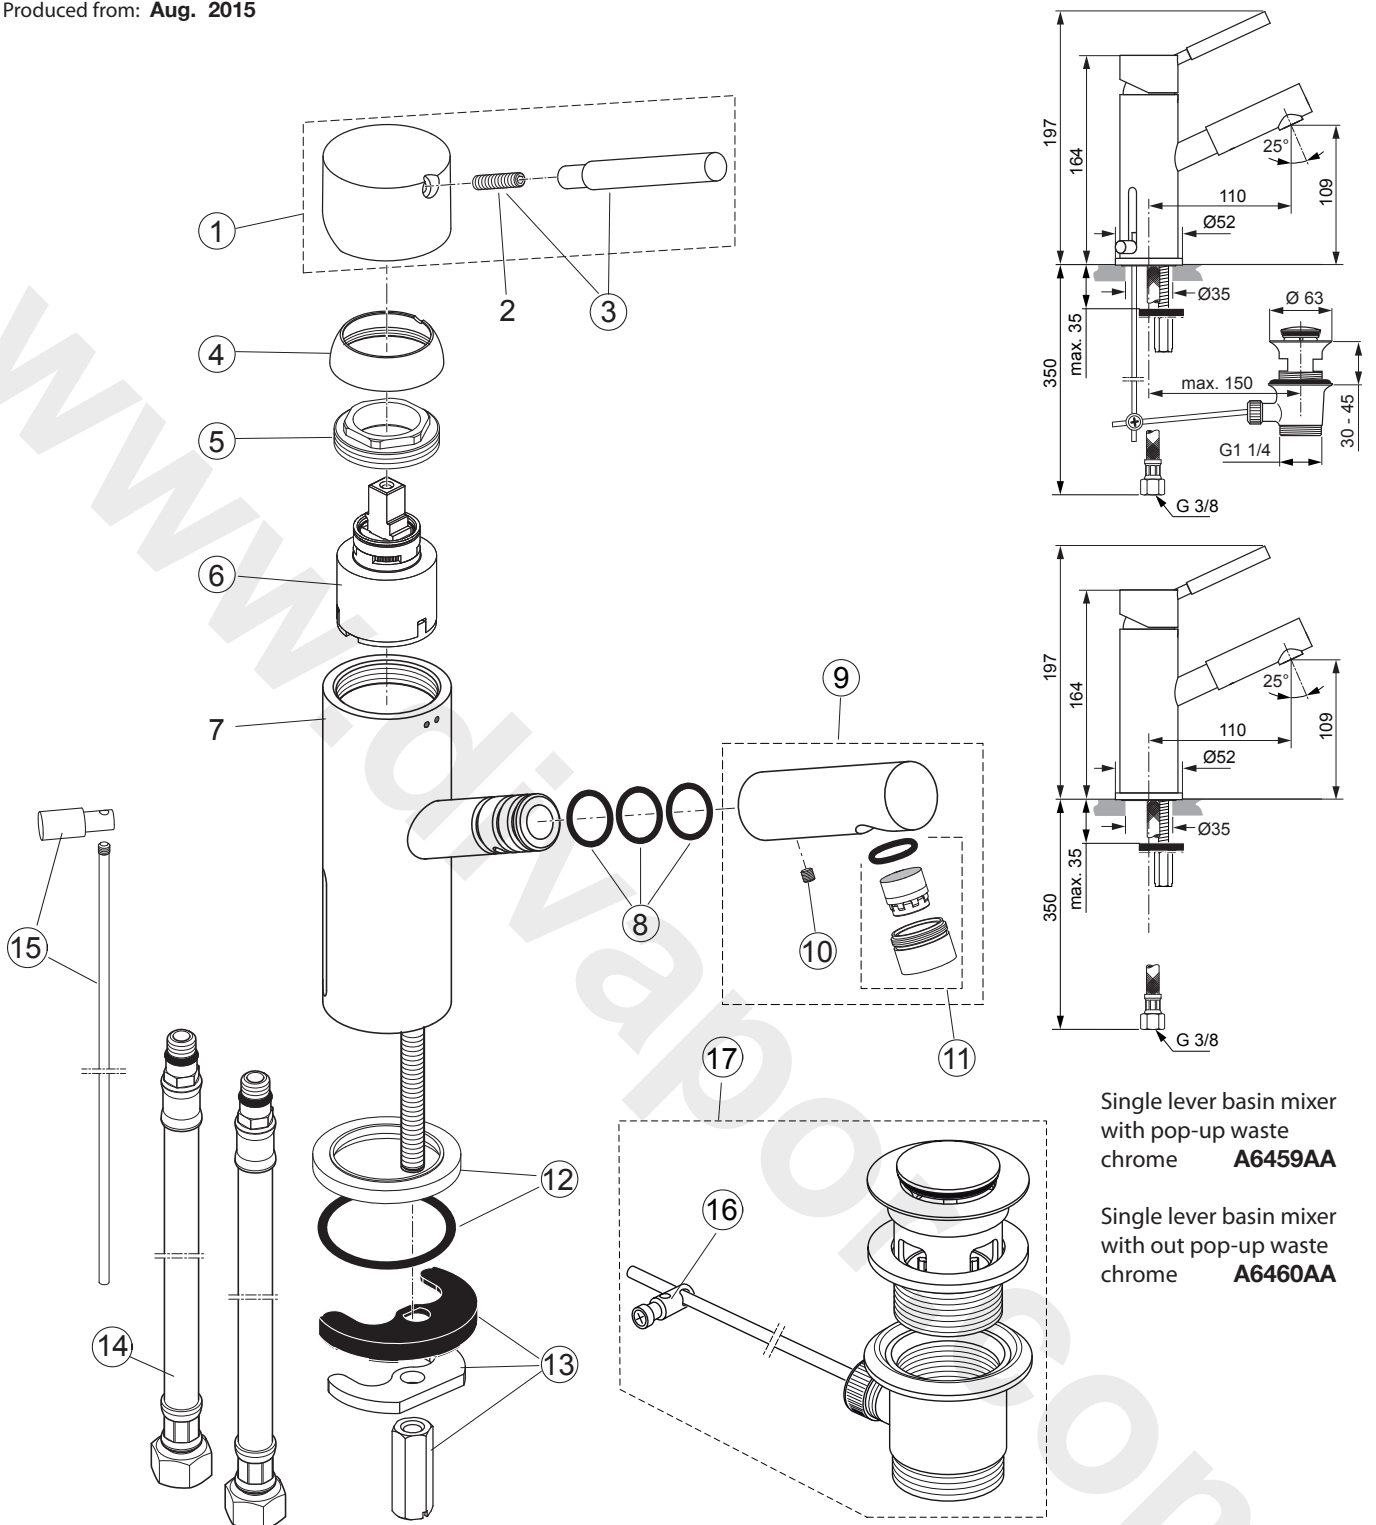

Produced from: Aug. 2015

Single lever basin mixer with pop-up waste chrome **A6459AA**

Single lever basin mixer with out pop-up waste chrome **A6460AA**

Pos.	Description	Part-Number	Qty.	Pos.	Description	Part-Number	Qty.
1	Handle cpl. w. Logo Sottini	A 860 995 AA	1 Set	11	Aerator cpl. 5 l/min	A 860 996 AA	1 pcs
2	Thread pin M5 x 25 Din 914			12	Escutcheon + washer	F 960 173 NU*	1 Set
3	Pin for handle + pos. 2	F 960 005 AA	1 Set	13	Fixation kit	A 963 454 NU*	1 Set
4	Cap	F 960 111 AA	1 pcs	14	Flex. hose G3/8 - M10x1	A 963 305 NU	1 pcs
5	Clamping nut M37 x 1	F 960 112 NU	1 pcs	15	Knob with rod	F 960 191 AA	1 Set
6	Cartridge compl. K-35A	A 960 567 NU	1 pcs	16	Bracket	A 961 172 NU	1 pcs
7	Body			17	Pop-up waste complete	A 961 230 AA	1 Set
8	O-ring Ø 15,3 x 2,4	F 960 011 NU	10 pcs				
9	Spout complete	F 960 221 AA	1 pcs				
10	Thread pin M4x4 DIN 913	F 960 729 NU	1 pcs				

*Universal set (not all parts needed)