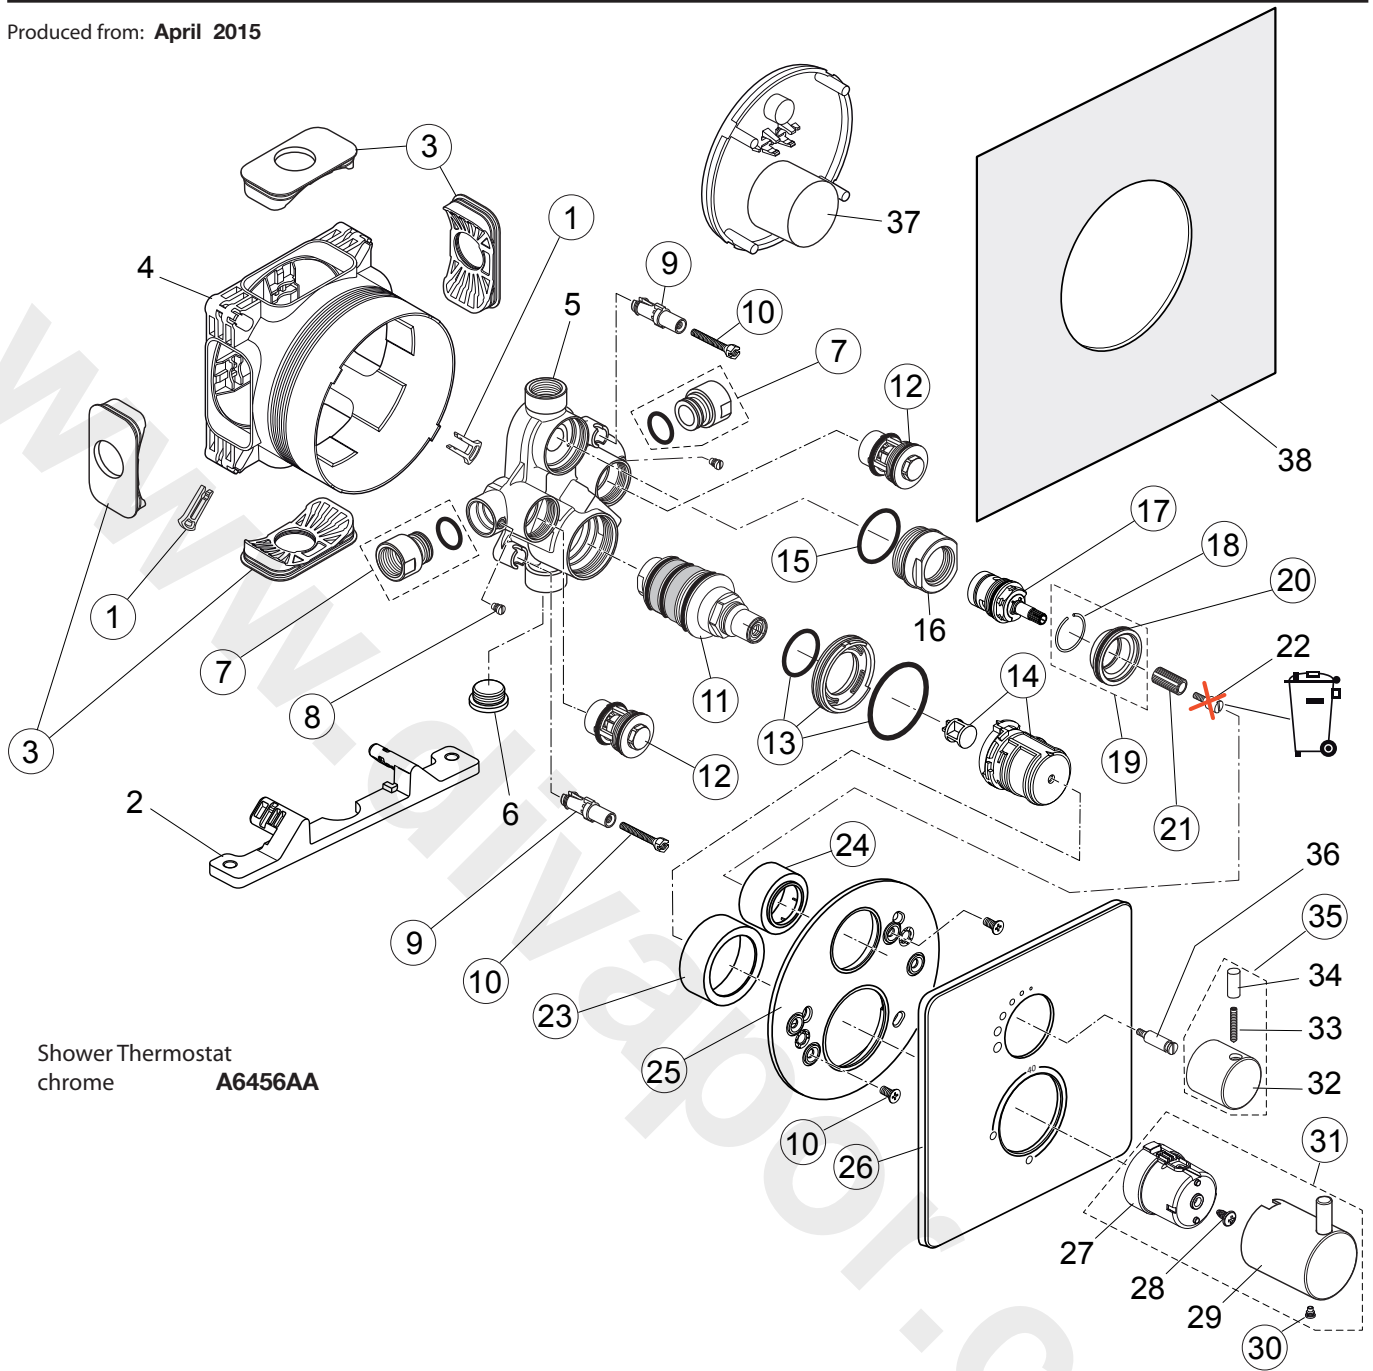

Produced from: April 2015

Shower Thermostat
chrome **A6456AA**

Pos.	Description	Part-Number	Qty.	Pos.	Description	Part-Number	Qty.
1	Adjustment lock	A 963 131 NU*	1 Set	21	Handle insert	A 963 196 NU	2 pcs
2	Fixation Built-in Box			22	Fixation screw M4 / Ø8 / 22,5		
3	Side sealing	A 963 132 NU	1 Set	23	Cover / Cap Temperature	F 960 910 AA	1 pcs
4	Built-in box			24	Cover / Cap Volume Contr.	F 960 911 AA	1 pcs
5	Body Thermostat with Volume control			25	Escutcheon holder cpl.	F 960 912 NU	1 pcs
6	Plug G1/2			26	Escutcheon Temp./Volume	F 960 915 AA	1 pcs
7	Connection nipple cpl.	F 960 899 NU	1 Set	27	Handle insert		
8	Thread pin M5 x 5,5	A 961 183 NU	1 pcs	28	Ejot-PT Screw KB50x10		
9	Adapter screw	F 960 903 NU	2 pcs	29	Handle		
10	Screw set complete	F 960 904 NU*	1 Set	30	Handle screw M5x5	A 961 095 NU	1 pcs
11	Thermostat cartridge	F 960 905 NU	1 pcs	31	Handle Therm cpl.	F 961 115 AA*	1 Set
12	None-return valve DN20	F 960 906 NU	1 pcs	32	Volume handle		
13	Holder f. escutcheon Temp.	F 960 907 NU	1 Set	33	Thread pin M4 x 25 DIN914		
14	Temp.-adjustment cpl.	F 960 908 NU	1 Set	34	Handle pin		
15	O - ring Ø 31,47 x 1,78	A 963 154 NU	1 pcs	35	Volume handle cpl. w. Logo	A 860 956 AA	1 Set
16	Thread ring M36 x 1,5			36	Fixation screw M4 Ø8 / 32		
17	Headwork G3/4 - 90°	A 960 898 NU	1 pcs	37	Cover for built-in box		
18	Snap ring	A 962 368 NU	1 pcs	38	Sealing fleece		
19	Holder f. escutcheon Vol.	F 960 909 NU	1 Set		Extension kit 22mm	A 6134 AA	1 Set
20	O - ring Ø 34 x 2	A 960 183 NU	2 pcs				

* Universal-Set - not all parts are needed