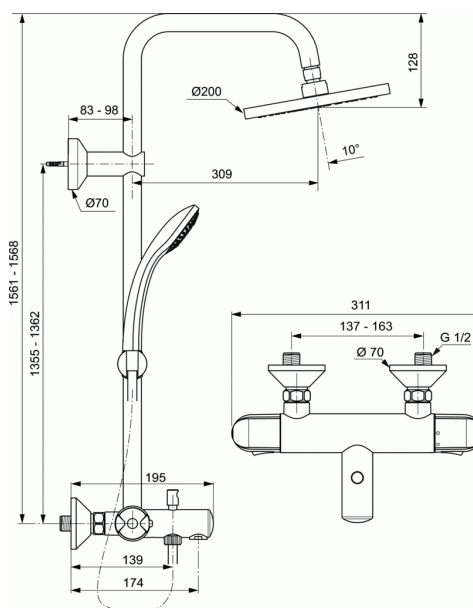

CERATHERM 25

Exposed bath & shower system with thermostatic mixer

Exposed bath & shower system with thermostatic mixer

Bath & Shower combination:

Bath & Shower exposed thermostatic mixer

Improved thermostatic technology, temperature stop (at 40°)

Eco-stop

Ceramic disk headwork

Chrome finish

Shower system:

Fixed wall bracket

Bended arm fixed to the wall bracket

3-function hand shower, size 80 mm, 8 l/min flow restrictor

Plastic shower head size 200 mm, 9,5 l/min flow restrictor

Metal shower hose 1500 mm

Shower pipe Ø 25 mm + slider

Chrome finish

For installation with bathtubs (700 -750 mm from the floor)

Recommended equipment:

- Extension shower bar 150 mm A860873AA

FINISHES*

AA