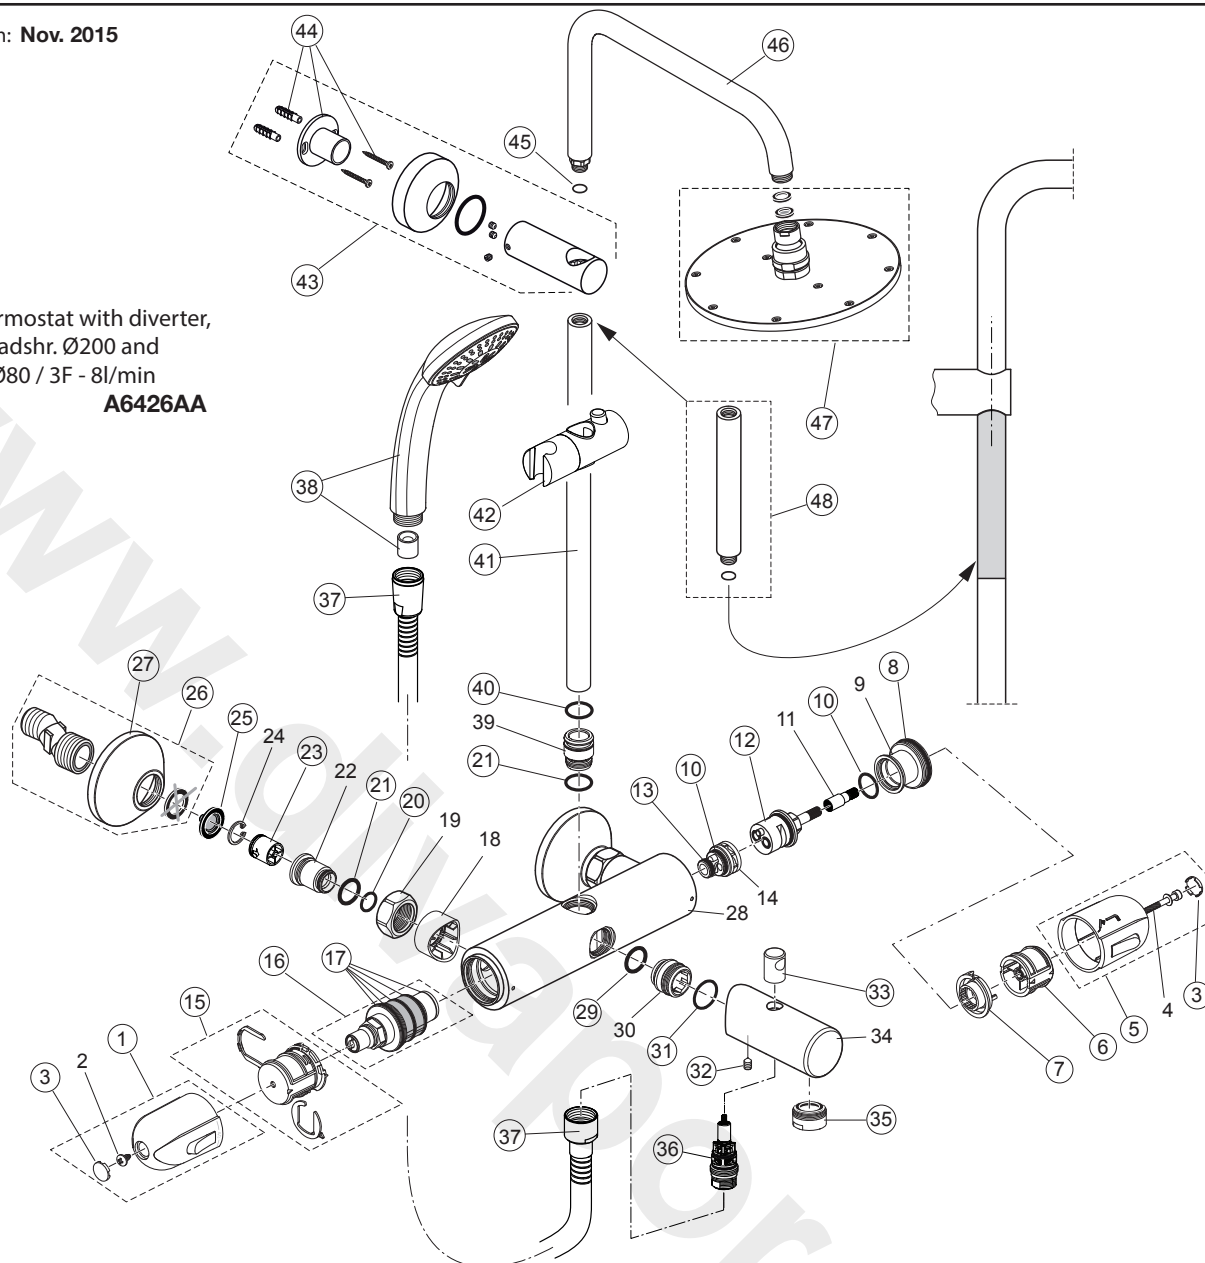

Produced from: **Nov. 2015**

Shower Thermostat with diverter,
slide bar, headshr. Ø200 and
handspray Ø80 / 3F - 8l/min
chrome **A6426AA**

Pos.	Description	Part-Number	Qty.	Pos.	Description	Part-Number	Qty.
1	Handle for Temperature	A 860 934 AA	1 Set	26	S-Connector complete	A 963 490 AA	2 Set
2	Screw Egot PT KB50x10			27	Escutcheon	A 960 914 AA	1 pcs
3	Cap for handle	A 962 361 LJ	1 Set	28	Body for Shower		
4	Srew M4x40 with washer			29	O - ring Ø 18 x 1,5	A 960 648 NU	2 pcs
5	Handle for Diverter	A 861 094 AA	1 Set	30	Adaptor		
6	Handle insert	A 963 432 NU*	1 Set	31	O - ring Ø 20,35 x 1,78	A 963 664 NU*	1 Set
7	Volume control stop ring	A 962 563 NU*	1 Set	32	Screw M5x8 DIN 914, A2	F 961 001 NU*	1 Set
8	O - ring Ø 28 x 2	A 963 299 NU	1 pcs	33	Pull knob	B 960 486 AA	1 pcs
9	Threaded Ring M34x1			34	Spout		
10	O - ring Ø 18,77 x 1,78	A 962 529 NU	1 pcs	35	Aerator M24 x1	A 960 537 AA	1 pcs
11	Extension			36	Diverter complete	B 960 167 AA	1 Set
12	Stop valve with diverter	A 962 568 NU*	1 Set	37	Flex. hose G1/2 x1500 mm	F 960 697 AA	1 pcs
13	O - ring Ø 12,42 x 1,78	A 961 332 NU	2 pcs	38	Handspray Ø80-3F-8l/min	B 9401 AA	1 pcs
14	Manifold diverter			39	Connector nipple shower bar		
15	Temp. adjustment cpl.	A 963 427 NU	1 Set	40	O - ring Ø 18,76 x 2,62	A 860 933 NU	2 pcs
16	Thermostatic Cartridge	A 962 229 NU	1 pcs	41	Shower bar	A 861 146 AA	1 pcs
17	Repair-Set Cartridge	A 962 230 NU	1 Set	42	Slider & holder f. handshr.	A 860 807 AA	1 pcs
18	Escutcheon			43	Wall fixation complete	F 960 928 AA	1 pcs
19	Coupling nut G3/4 - SW30			44	Fixation plate complete	F 960 927 NU	1 Set
20	O - Ring Ø 14 x 1,78	A 962 605 NU	2 pcs	45	O-Ring Ø13 x 1,5	A 961 330 NU	1 pcs
21	O - ring Ø 17 x 2	A 961 810 NU	2 pcs	46	Pipe (bend)	F 961 146 AA	1 pcs
22	Seat M17 x 1 left thread			47	Headshower Ø200	B 0212 AA	1 pcs
23	Non-return valve DW15	N 042 977 NU	1 pcs	48	Extension kit 150mm long	A 860 873 AA	1 pcs
24	Lock ring						
25	Strainer (screen)	A 962 595 NU	2 pcs				