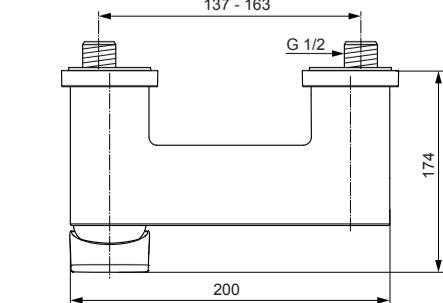

Ideal Standard International BVBA
Corporate Village - Gent Building
Da Vincilaan 2
1935 Zaventem
Belgium

www.idealstandardinternational.com