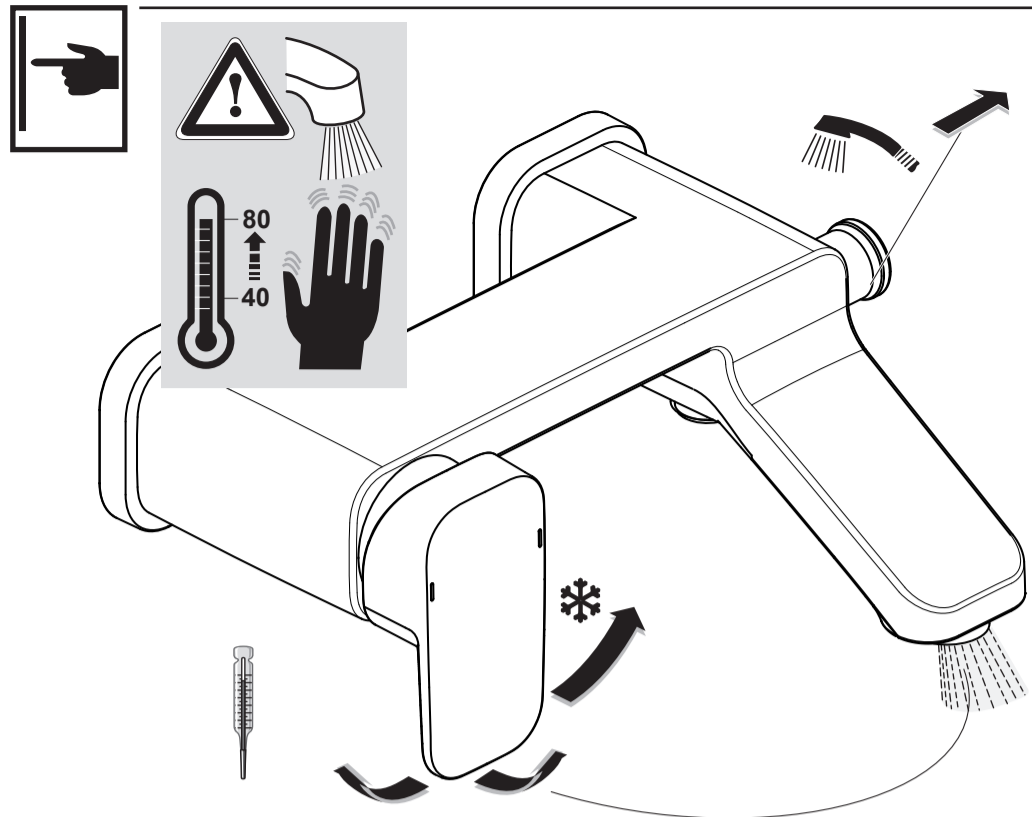

P bar	MAX. 10 0,5	5 1		Q (3 bar)
T °C	MAX. 80	65 40		l/min 23/ A6337 22/ A6338