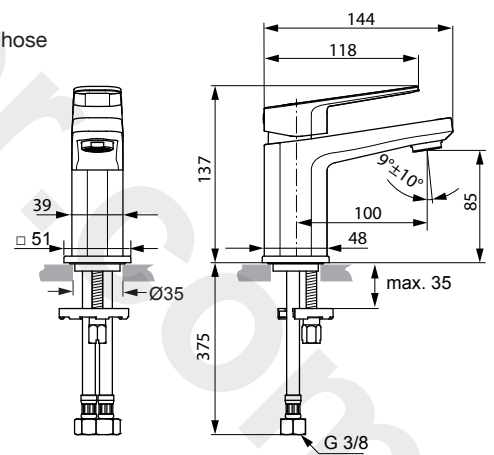

# Tonic II A6330.. A6331..

Produced since: **March, 2015**

SL basin mixer Piccolo flex. hose without pop-up waste chrome **A6331AA**

SL basin mixer Piccolo flex. hose with pop-up waste chrome **A6330AA**

Pos.	Description	Part-Number	Qty.	Pos.	Description	Part-Number	Qty.
1	Lever compl. with Logo ISI	<b>A 860 890 AA</b>	1 Set	13	Clamping pin		
2	Thread pin M5x6 DIN914	<b>A 860 603 NU</b>	1 pcs	14	Lift rod complete	<b>A 960 654 NU</b>	1 Set
3	Handle cap	<b>A 960 396 AA</b>	1 pcs	15	Body		
4	Cover cap	<b>A 860 891 AA</b>	1 pcs	16	Aerator M24x1 - 5ltr/min	<b>F 960 876 AA</b>	1 pcs
5	O - Ring Ø 25 x 1,5	<b>A 962 496 NU</b>	1 pcs	17	Escutcheon + screws	<b>A 860 893 AA</b>	1 Set
6	Thread ring M33x1			18	Srew M3 x 6 Din 85	<b>A 960 342 NU*</b>	1 Set
7	Handle srew M4			19	Bolt M8x63		
8	Lever adapter + srew	<b>A 860 892 NU</b>	1 Set	20	Fixation kit	<b>A 964 520 NU*</b>	1 Set
9	Cartridge Kerox Ø28 + Pos7	<b>F 960 855 NU</b>	1 Set	21	Flex. hose M8x1-G3/8-420	<b>A 962 370 NU</b>	1 pcs
10	Hot water limiter - 3 parts	<b>B 961 088 NU</b>	1 Set	22	Bracket	<b>A 961 172 NU</b>	1 pcs
11	Manifold			23	Pop-up waste complete	<b>A 961 230 AA</b>	1 pcs
12	O - Ring Ø 26,7 x 1,78	<b>A 962 825 NU</b>	1 pcs				