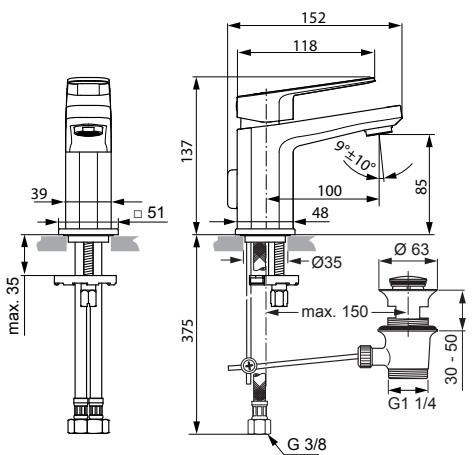

# Tonic II A6330.. A6331..

Produced since: **March, 2015**

SL basin mixer Piccolo flex. hose without pop-up waste chrome **A6331AA**

SL basin mixer Piccolo flex. hose with pop-up waste chrome **A6330AA**

Pos.	Description	Part-Number	Qty.	Pos.	Description	Part-Number	Qty.
1	Lever compl. with Logo ISI	<b>A 860 890 AA</b>	1 Set	13	Clamping pin		
2	Thread pin M5x6 DIN914	<b>A 860 603 NU</b>	1 pcs	14	Lift rod complete	<b>A 960 654 NU</b>	1 Set
3	Handle cap	<b>A 960 396 AA</b>	1 pcs	15	Body		
4	Cover cap	<b>A 860 891 AA</b>	1 pcs	16	Aerator M24x1 - 5ltr/min	<b>F 960 876 AA</b>	1 pcs
5	O - Ring Ø 25 x 1,5	<b>A 962 496 NU</b>	1 pcs	17	Escutcheon + screws	<b>A 860 893 AA</b>	1 Set
6	Thread ring M33x1			18	Srew M3 x 6 Din 85	<b>A 960 342 NU*</b>	1 Set
7	Handle srew M4			19	Bolt M8x63		
8	Lever adapter + srew	<b>A 860 892 NU</b>	1 Set	20	Fixation kit	<b>A 964 520 NU*</b>	1 Set
9	Cartridge Kerox Ø28 + Pos7	<b>F 960 855 NU</b>	1 Set	21	Flex. hose M8x1-G3/8-420	<b>A 962 370 NU</b>	1 pcs
10	Hot water limiter - 3 parts	<b>B 961 088 NU</b>	1 Set	22	Bracket	<b>A 961 172 NU</b>	1 pcs
11	Manifold			23	Pop-up waste complete	<b>A 961 230 AA</b>	1 pcs
12	O - Ring Ø 26,7 x 1,78	<b>A 962 825 NU</b>	1 pcs				