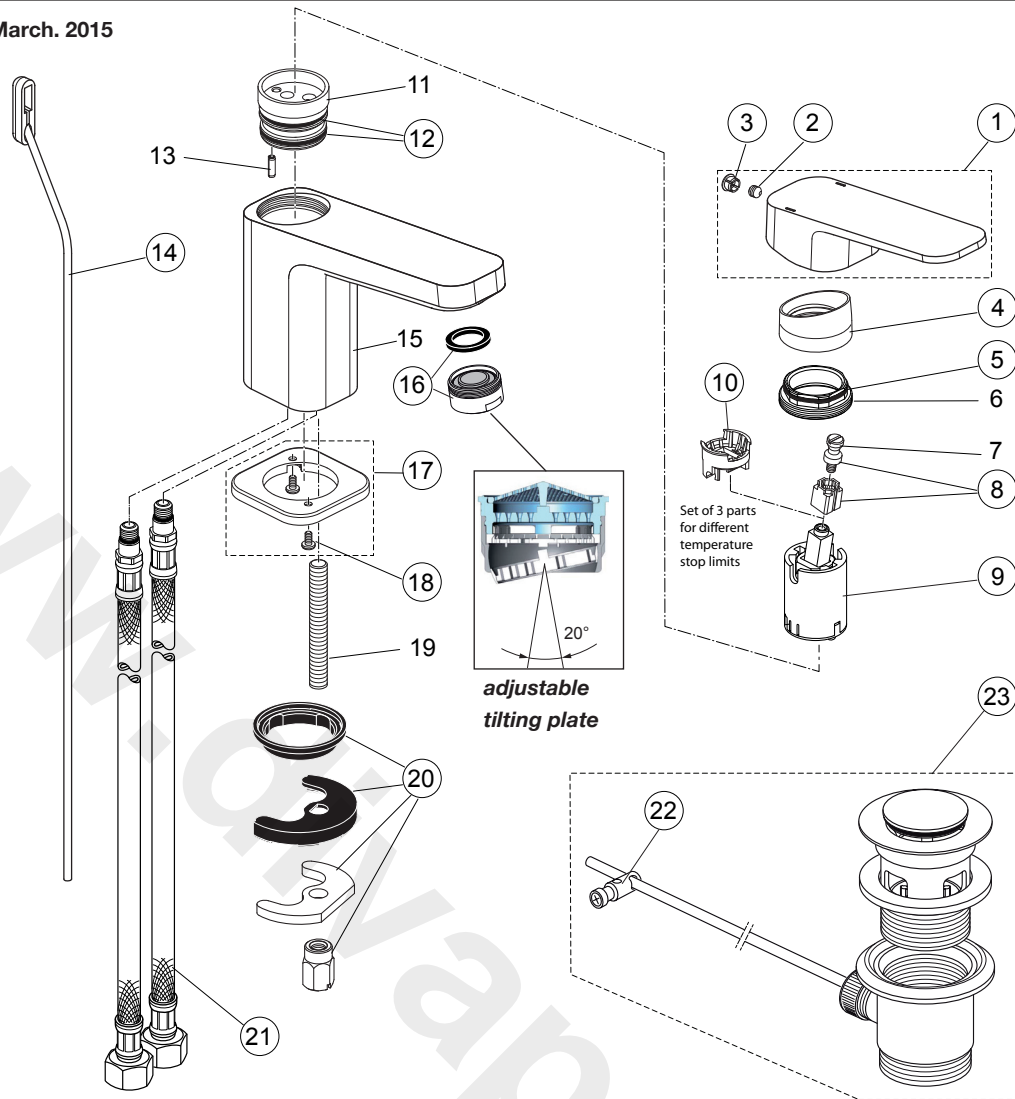

# Tonic II A6330.. A6331..

Produced since: **March, 2015**

SL basin mixer Piccolo flex. hose without pop-up waste chrome **A6331AA**

SL basin mixer Piccolo flex. hose with pop-up waste chrome **A6330AA**

Pos.	Description	Part-Number	Qty.	Pos.	Description	Part-Number	Qty.
1	Lever compl. with Logo ISI	<b>A 860 890 AA</b>	1 Set	13	Clamping pin		
2	Thread pin M5x6 DIN914	<b>A 860 603 NU</b>	1 pcs	14	Lift rod complete	<b>A 960 654 NU</b>	1 Set
3	Handle cap	<b>A 960 396 AA</b>	1 pcs	15	Body		
4	Cover cap	<b>A 860 891 AA</b>	1 pcs	16	Aerator M24x1 - 5ltr/min	<b>F 960 876 AA</b>	1 pcs
5	O - Ring Ø 25 x 1,5	<b>A 962 496 NU</b>	1 pcs	17	Escutcheon + screws	<b>A 860 893 AA</b>	1 Set
6	Thread ring M33x1			18	Srew M3 x 6 Din 85	<b>A 960 342 NU*</b>	1 Set
7	Handle srew M4			19	Bolt M8x63		
8	Lever adapter + srew	<b>A 860 892 NU</b>	1 Set	20	Fixation kit	<b>A 964 520 NU*</b>	1 Set
9	Cartridge Kerox Ø28 + Pos7	<b>F 960 855 NU</b>	1 Set	21	Flex. hose M8x1-G3/8-420	<b>A 962 370 NU</b>	1 pcs
10	Hot water limiter - 3 parts	<b>B 961 088 NU</b>	1 Set	22	Bracket	<b>A 961 172 NU</b>	1 pcs
11	Manifold			23	Pop-up waste complete	<b>A 961 230 AA</b>	1 pcs
12	O - Ring Ø 26,7 x 1,78	<b>A 962 825 NU</b>	1 pcs				

\*Universal set (not all parts needed)