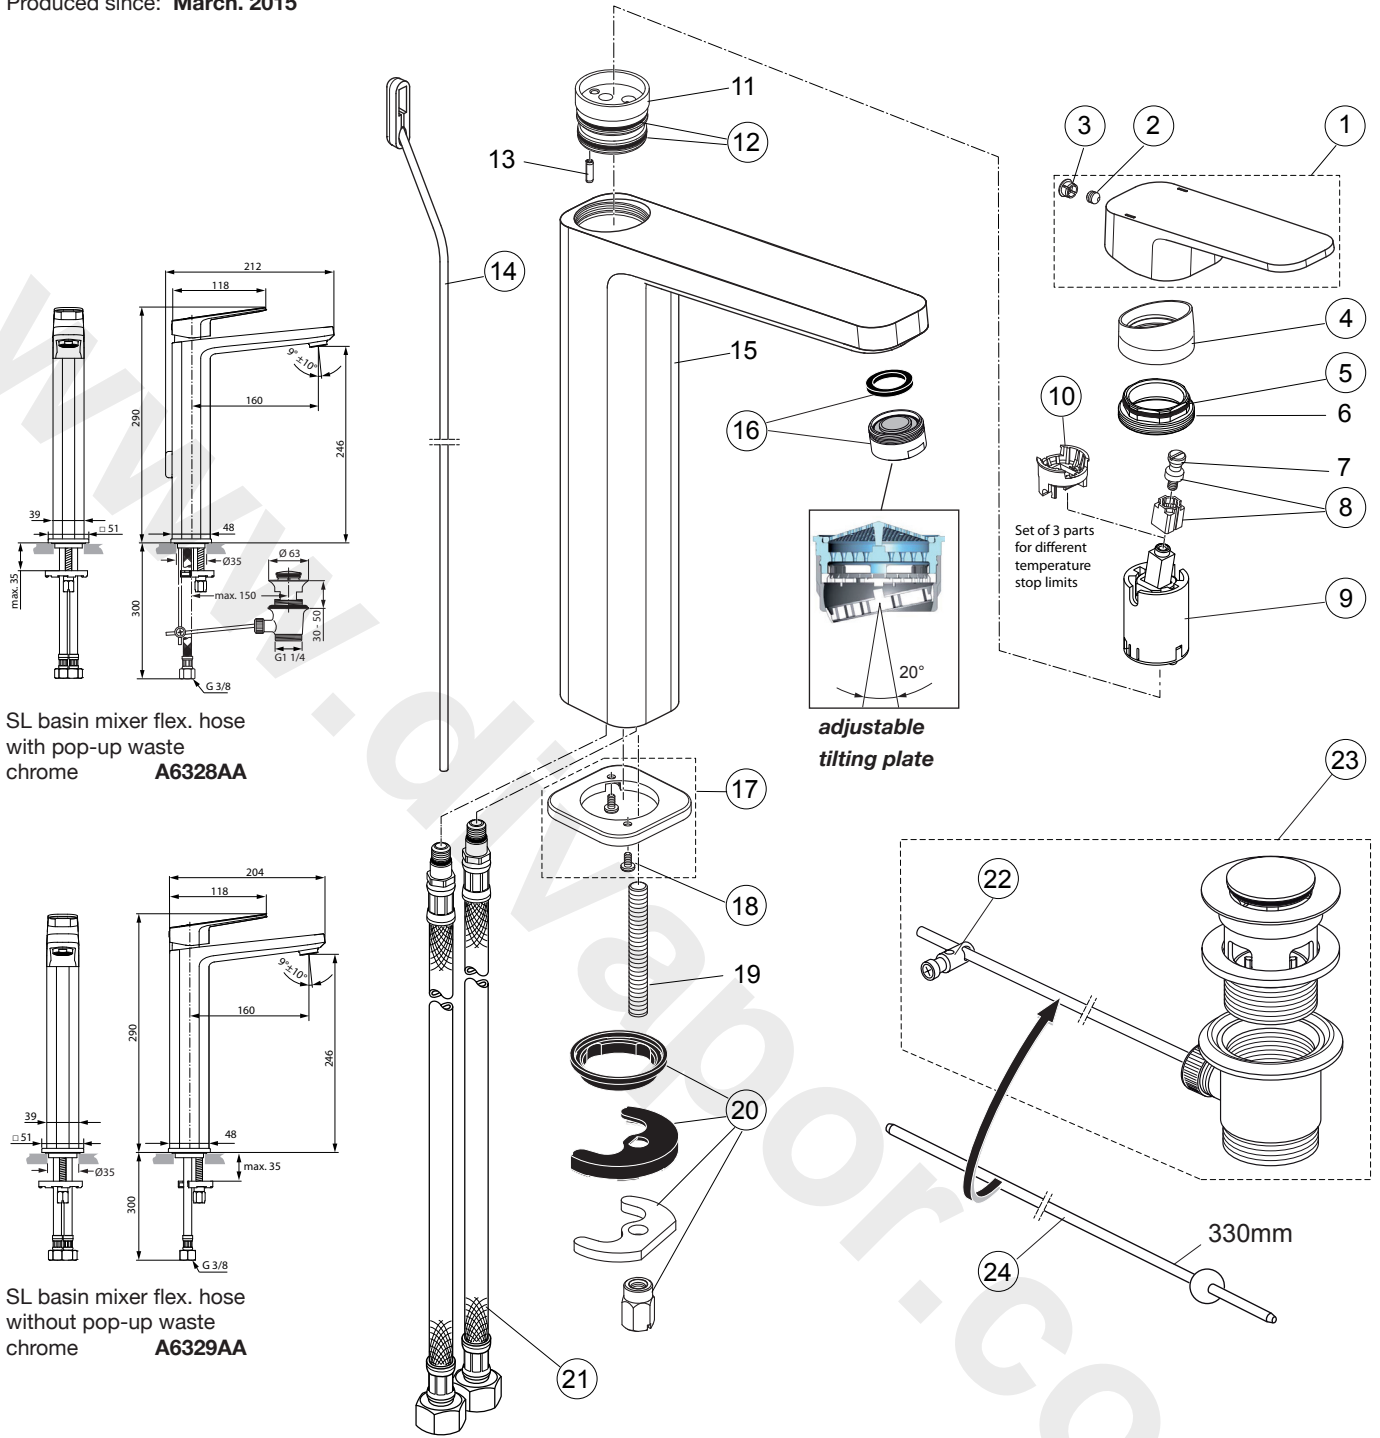

# Tonic II A6328.. A6329..

Produced since: **March. 2015**

SL basin mixer flex. hose with pop-up waste chrome **A6328AA**

SL basin mixer flex. hose without pop-up waste chrome **A6329AA**

Pos.	Description	Part-Number	Qty.	Pos.	Description	Part-Number	Qty.
1	Lever compl. with Logo ISI	<b>A 860 890 AA</b>	1 Set	13	Clamping pin		
2	Thread pin M5x6 DIN914	<b>A 860 603 NU</b>	1 pcs	14	Lift rod complete	<b>A 960 654 NU</b>	1 Set
3	Handle cap	<b>A 960 396 AA</b>	1 pcs	15	Body		
4	Cover cap	<b>A 860 891 AA</b>	1 pcs	16	Aerator M24x1 - 5ltr/min	<b>F 960 876 AA</b>	1 pcs
5	O - Ring Ø 25 x 1,5	<b>A 962 496 NU</b>	1 pcs	17	Escutcheon + screws	<b>A 860 893 AA</b>	1 Set
6	Thread ring M33x1			18	Srew M3 x 6 Din 85	<b>A 960 342 NU*</b>	1 Set
7	Handle srew M4			19	Bolt M8x63		
8	Lever adapter + screw	<b>A 860 892 NU</b>	1 Set	20	Fixation kit	<b>A 964 520 NU*</b>	1 Set
9	Cartridge Kerox Ø28 + Pos7	<b>F 960 855 NU</b>	1 Set	21	Flex. hose M8x1-G3/8-420	<b>F 960 986 NU</b>	1 pcs
10	Hot water limiter - 3 parts	<b>B 961 088 NU</b>	1 Set	22	Bracket	<b>A 961 172 NU</b>	1 pcs
11	Manifold			23	Pop-up waste complete	<b>A 961 230 AA</b>	1 pcs
12	O - Ring Ø 26,7 x 1,78	<b>A 962 825 NU</b>	1 pcs	24	Pop-up bar 330mm long	<b>A 960 200 AA</b>	1 pcs

\*Universal set (not all parts needed)