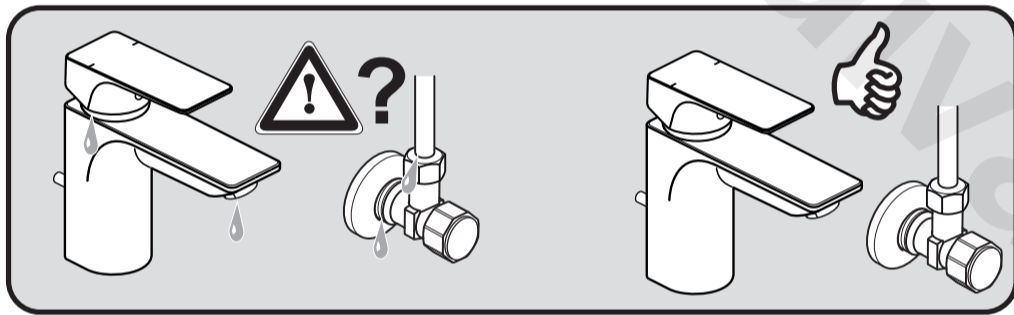

**STRADA**  
 A 5449 ..

0512 / A 866 535  
 (+ A 865 612)  
 Made in Germany

Ideal Standard International BVBA  
 Chaussée de Wavre, 1789 - box 15  
 1160 Bruxelles  
 Belgium

www.idealstandardinternational.com