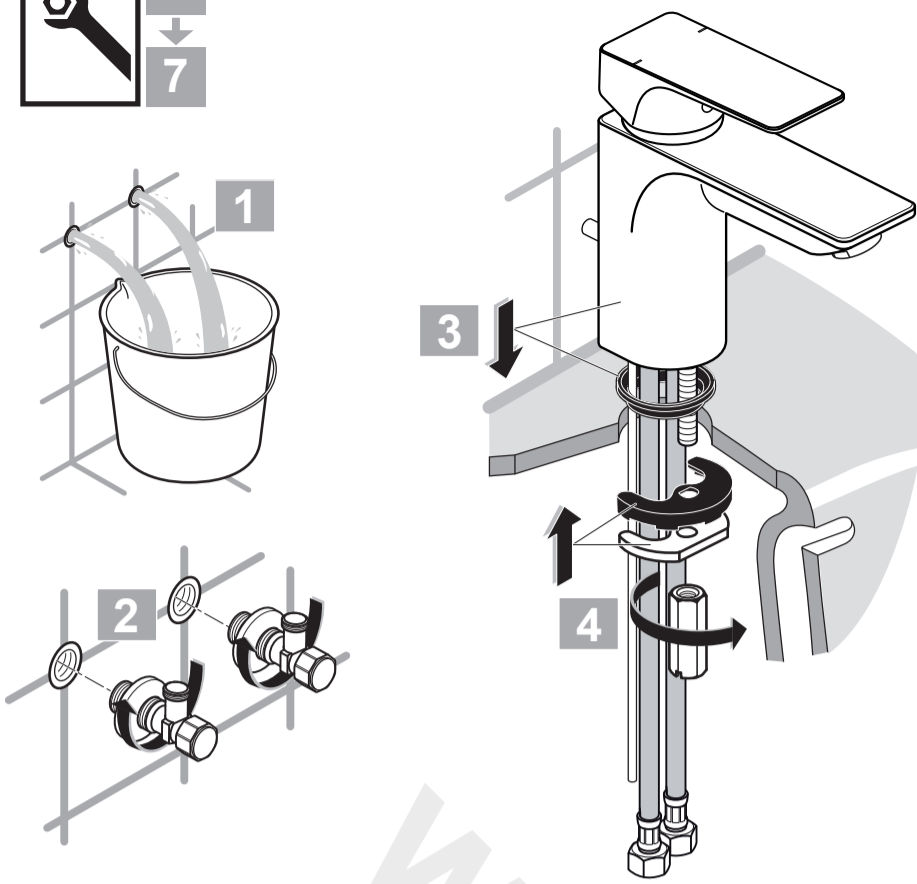

**STRADA**  
 A 5449 ..

0512 / A 866 535  
 (+ A 865 612)  
 Made in Germany

Ideal Standard International BVBA  
 Chaussée de Wavre, 1789 - box 15  
 1160 Bruxelles  
 Belgium

www.idealstandardinternational.com