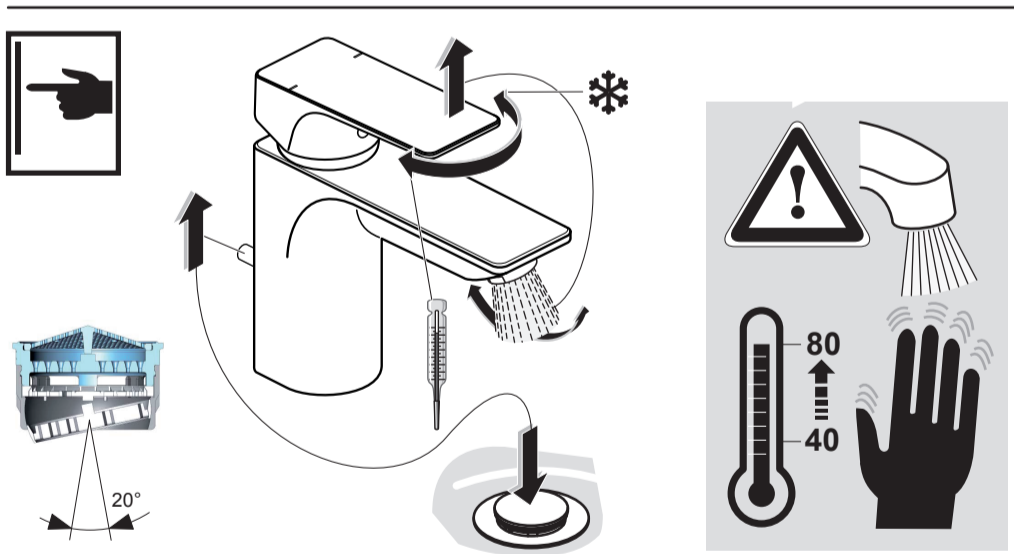

**STRADA**  
 A 5449 ..

0512 / A 866 535  
 (+ A 865 612)  
 Made in Germany

Ideal Standard International BVBA  
 Chaussée de Wavre, 1789 - box 15  
 1160 Bruxelles  
 Belgium

www.idealstandardinternational.com