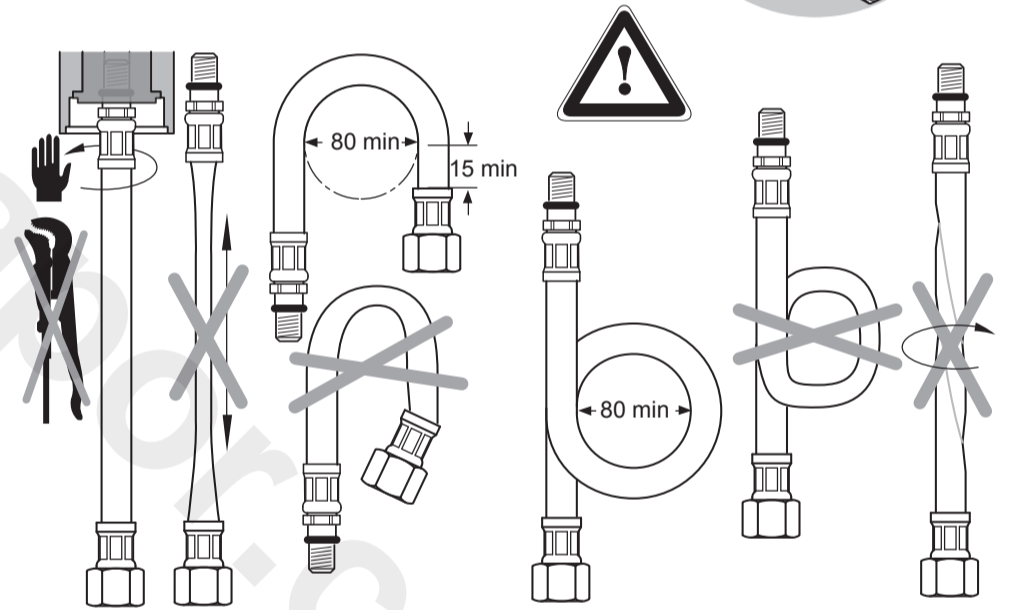

**STRADA**  
 A 5449 ..

0512 / A 866 535  
 (+ A 865 612)  
 Made in Germany

Ideal Standard International BVBA  
 Chaussée de Wavre, 1789 - box 15  
 1160 Bruxelles  
 Belgium

www.idealstandardinternational.com