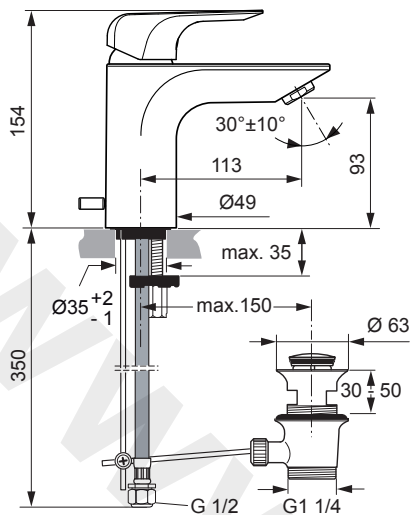

Produced since: **Aug. 2014**

SL basin mixer flex. hose with aerator 5l/min with pop-up waste chrome

A6295AA

SL basin mixer flex. hose with aerator 5l/min without pop-up waste chrome

A6296AA

Replace **XX** with the appropriate finish code
chrome = AA,

Example spare part order:
F 960 874 AA in chrome

Pos.	Description	Part-Number	Qty.	Pos.	Description	Part-Number	Qty.
1	Lever compl. with Logo ISI	F 960 983 XX	1 pcs	12	O-ring Ø 10 x 2	A 963 495 NU	2 pcs
2	Thread pin M5x6 DIN914	A 860 603 NU	1 pcs	13	Adapter flex. hose		
3	Handle cap	B 960 473 XX	1 pcs	14	Body		
4	Handle adapter	A 963 372 NU	1 pcs	15	Aerator M24x1 - 5ltr/min	F 960 876 XX	1 pcs
5	Cover cap	F 960 874 XX	1 pcs	15a	Aerator M24x1 - dripless	A 963 681 XX	1 pcs
6	O - Ring Ø 28,3 x 1,78	A 961 667 NU	2 pcs	16	Bolt M8x63		
7	Thread ring M43x1,5			17	Fixation kit	B 960 432 NU	1 Set
8	O - Ring Ø 35 x 3,2	A 962 715 NU	1 pcs	18	Lift rod complete + pos.20	A 962 341 XX	1 pcs
9	Cartridge Multiport +pos.4	A 962 716 NU	1 pcs	19	Flex. hose M10x1-G1/2-330	A 960 485 NU	1 pcs
9a	Sleeve for MP-Cartridge			20	Bracket	A 961 172 NU	1 pcs
10	Manifold			21	Pop-up waste complete	B 960 853 XX	1 pcs
11	O - Ring Ø 34,65 x 1,78	A 962 848 NU	2 pcs				