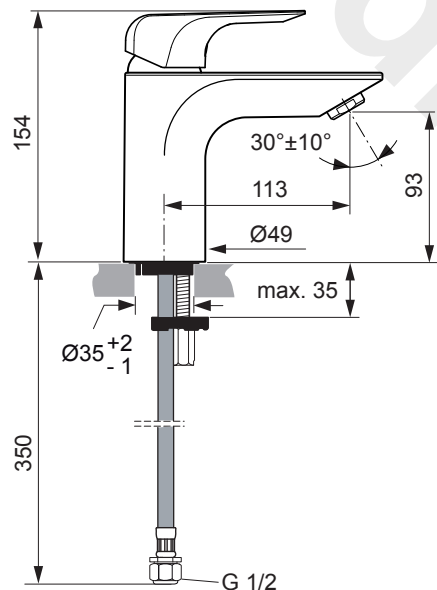

Produced since: **Aug. 2014**

SL basin mixer flex. hose with aerator 5l/min with pop-up waste chrome

A6295AA

SL basin mixer flex. hose with aerator 5l/min without pop-up waste chrome

A6296AA

Replace **XX** with the appropriate finish code
chrome = AA,

Example spare part order:
F 960 874 AA in chrome

Pos.	Description	Part-Number	Qty.	Pos.	Description	Part-Number	Qty.
1	Lever compl. with Logo ISI	F 960 983 XX	1 pcs	12	O-ring Ø 10 x 2	A 963 495 NU	2 pcs
2	Thread pin M5x6 DIN914	A 860 603 NU	1 pcs	13	Adapter flex. hose		
3	Handle cap	B 960 473 XX	1 pcs	14	Body		
4	Handle adapter	A 963 372 NU	1 pcs	15	Aerator M24x1 - 5ltr/min	F 960 876 XX	1 pcs
5	Cover cap	F 960 874 XX	1 pcs	15a	Aerator M24x1 - dripless	A 963 681 XX	1 pcs
6	O - Ring Ø 28,3 x 1,78	A 961 667 NU	2 pcs	16	Bolt M8x63		
7	Thread ring M43x1,5			17	Fixation kit	B 960 432 NU	1 Set
8	O - Ring Ø 35 x 3,2	A 962 715 NU	1 pcs	18	Lift rod complete + pos.20	A 962 341 XX	1 pcs
9	Cartridge Multiport +pos.4	A 962 716 NU	1 pcs	19	Flex. hose M10x1-G1/2-330	A 960 485 NU	1 pcs
9a	Sleeve for MP-Cartridge			20	Bracket	A 961 172 NU	1 pcs
10	Manifold			21	Pop-up waste complete	B 960 853 XX	1 pcs
11	O - Ring Ø 34,65 x 1,78	A 962 848 NU	2 pcs				