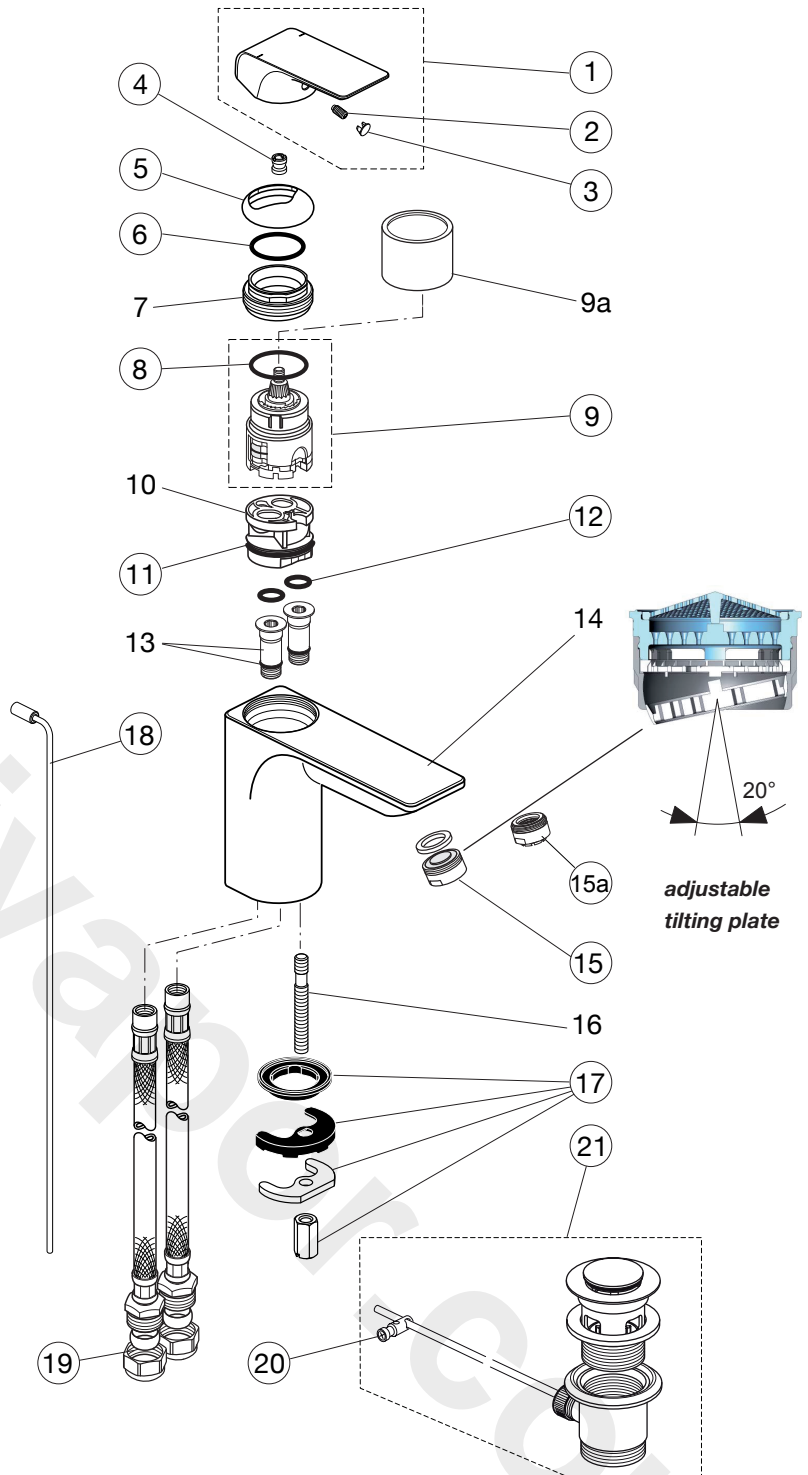

Produced since: **Aug. 2014**

SL basin mixer flex. hose with aerator 5l/min with pop-up waste chrome

A6295AA

SL basin mixer flex. hose with aerator 5l/min without pop-up waste chrome

A6296AA

Replace **XX** with the appropriate finish code
chrome = AA,

Example spare part order:
F 960 874 AA in chrome

Pos.	Description	Part-Number	Qty.	Pos.	Description	Part-Number	Qty.
1	Lever compl. with Logo ISI	F 960 983 XX	1 pcs	12	O-ring Ø 10 x 2	A 963 495 NU	2 pcs
2	Thread pin M5x6 DIN914	A 860 603 NU	1 pcs	13	Adapter flex. hose		
3	Handle cap	B 960 473 XX	1 pcs	14	Body		
4	Handle adapter	A 963 372 NU	1 pcs	15	Aerator M24x1 - 5ltr/min	F 960 876 XX	1 pcs
5	Cover cap	F 960 874 XX	1 pcs	15a	Aerator M24x1 - dripless	A 963 681 XX	1 pcs
6	O - Ring Ø 28,3 x 1,78	A 961 667 NU	2 pcs	16	Bolt M8x63		
7	Thread ring M43x1,5			17	Fixation kit	B 960 432 NU	1 Set
8	O - Ring Ø 35 x 3,2	A 962 715 NU	1 pcs	18	Lift rod complete + pos.20	A 962 341 XX	1 pcs
9	Cartridge Multiport +pos.4	A 962 716 NU	1 pcs	19	Flex. hose M10x1-G1/2-330	A 960 485 NU	1 pcs
9a	Sleeve for MP-Cartridge			20	Bracket	A 961 172 NU	1 pcs
10	Manifold			21	Pop-up waste complete	B 960 853 XX	1 pcs
11	O - Ring Ø 34,65 x 1,78	A 962 848 NU	2 pcs				