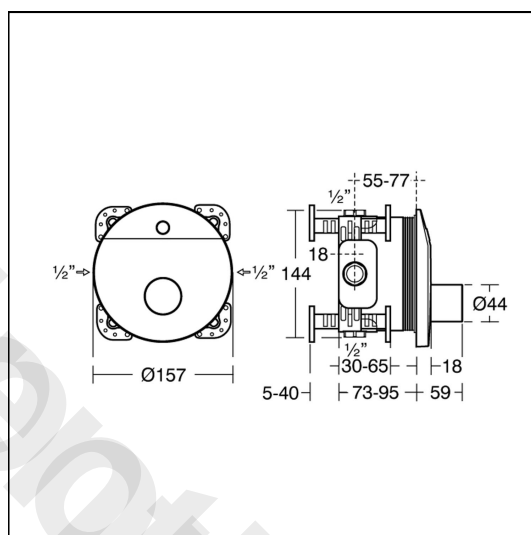

Sensorflow Wave Thermostatic built-in shower mixer with set temperature (mains)

ILLUSTRATED

A6175 Sensorflow Wave thermostatic built-in shower mixer with set temperature, mains

OPTIONS

F960970 Remote Control Programmer

ILLUSTRATED PRODUCT DETAILS

Weights

A6175 3.70 KG

Finishes

A6175 Chrome (AA)

Materials

A6175 Chrome Plated

Flow rates

A6175 11.5 Litres per minute @ 3 bar pressure

Designer

Artefakt Industriekultur

Special Notes

Includes Easybox plastic installation box with double water sealing. Auto-purge facility with frequency adjustable from 6 to 72 hours and run-time up to 4mins.

Optional remote control programmer F960970NU needed to adjust factory pre-sets.

FEATURES