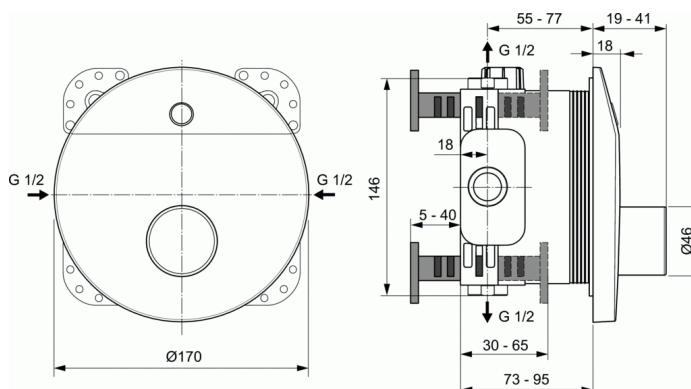

CERAPLUS

Built-in shower mixer without handle, with battery

Built-in shower mixer without handle, with battery

Built-in shower mixer with temperature adjustment by specific tool
Kit 2 (battery)

- Round metal escutcheon
- Thermostatic cartridge
- Solenoid valve integrated in body
- Multi functional built-in sensor
- Integrated battery holder including 6V Lithium battery
- Battery accessible and replaceable from the front side
- Integrated non-return valves and meshes