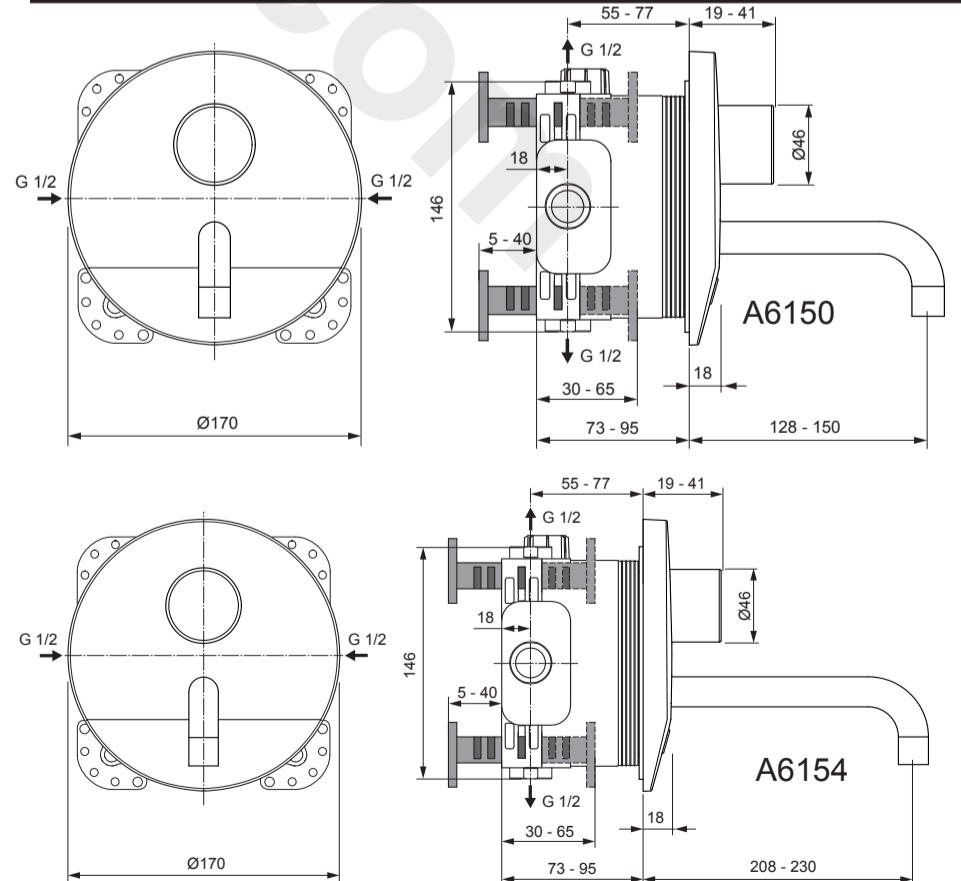

CeraPlus
A 6150 .. A 6154 ..

0817 A 866 832
(+ A 865 612)
Made in Germany