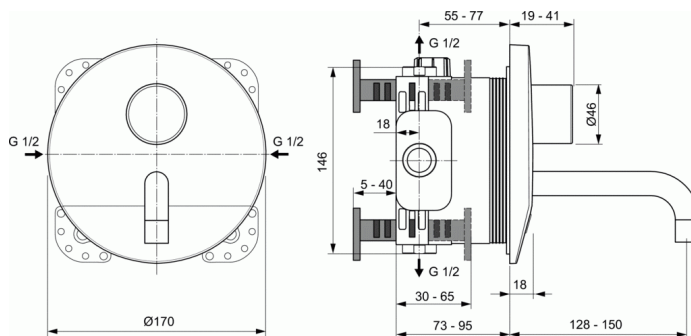

CERAPLUS

Built-in basin mixer with tubular spout 150 without handle, with battery

Built-in basin mixer with tubular spout 150 without handle, with battery

Temperature adjustment by specific tool
Kit 2 (battery)

Round metal escutcheon
Tubular spout 150 mm
Aerator Cache laminar 8 l/min
Additional key for Cache aerator
Thermostatic cartridge
Solenoid valve integrated in body
Multi functional built-in sensor
Integrated battery holder including 6V Lithium battery
Battery accessible and replaceable from the front side
Integrated non-return valves and meshes