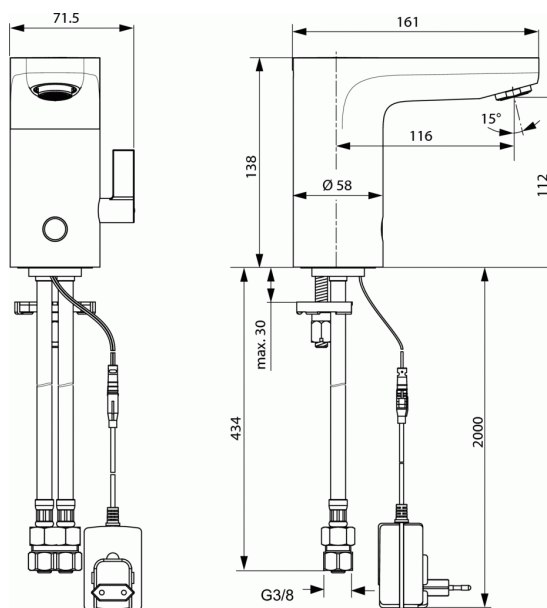

CERAPLUS

One-hole basin mixer with handle, with mains supply 220 V

One-hole basin mixer with handle, with mains supply 220 V

One-hole basin mixer with temp control (MAINS)

- Solenoid valve integrated in body
- Electronic sensor full basin functions
- Pre-mix handle with red and blue indices
- Flexible hoses G3/8" for water supply system connection
- Lead and nickel free waterways (BLUE technology)
- Aerator laminar 4,7 l/min
- Mains plug in adapter, 2m cable
- Sensor cover for cleaning purposes
- Easy fix system for installation

Product is only for use in high pressure systems (min. 0,5 bar)

VARIANTS

One-hole electronic basin spout without handle, with battery	A6143
One-hole electronic basin spout without handle, with mains supply 220 V	A6144
One-hole basin mixer with handle and with battery	A6145

RECOMMENDED

Micro thermostat	A5776
Connection set (in case of two water mixer connections)	A5777

FINISHES*

AA

* AA = Chrome

KEY FEATURES & BENEFITS