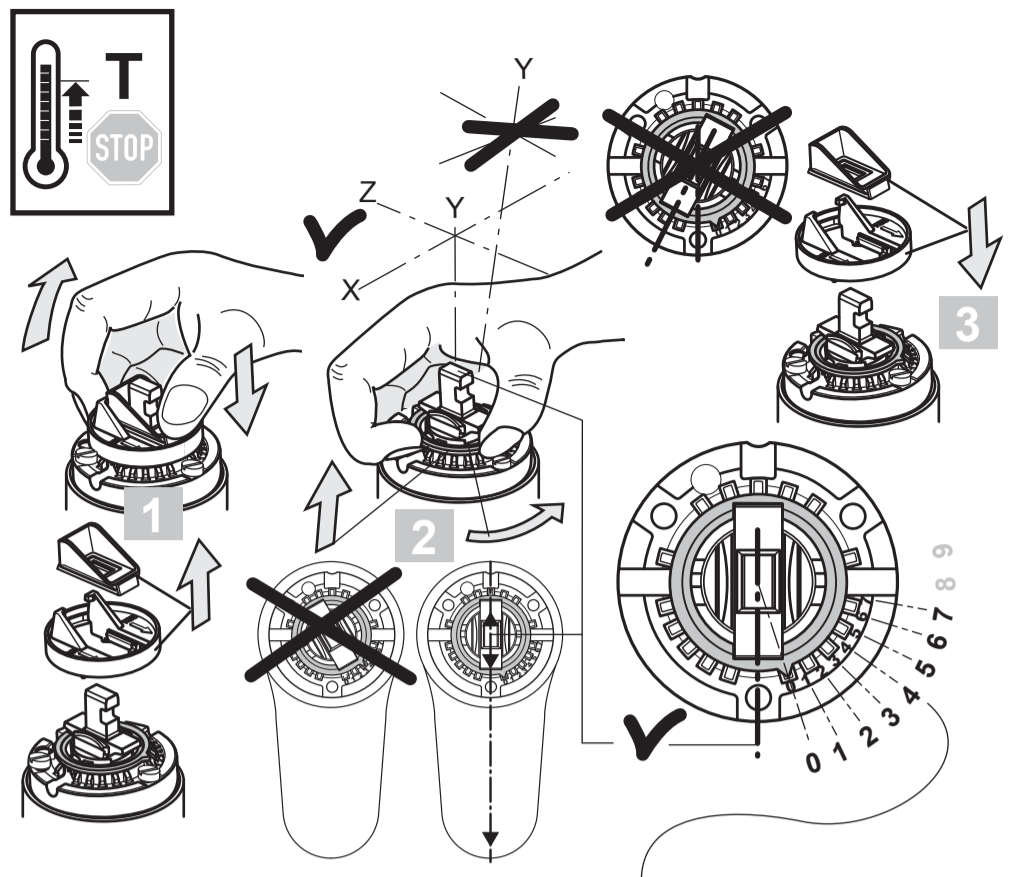

**CERAPLAN III**  
 A 6114 ..

0116 / A 866 682  
 (+ A 865 612)  
 Made in Germany

Ideal Standard International NV  
 Corporate Village - Gent Building  
 Da Vincilaan 2  
 1935 Zaventem  
 Belgium

www.idealstandardinternational.com