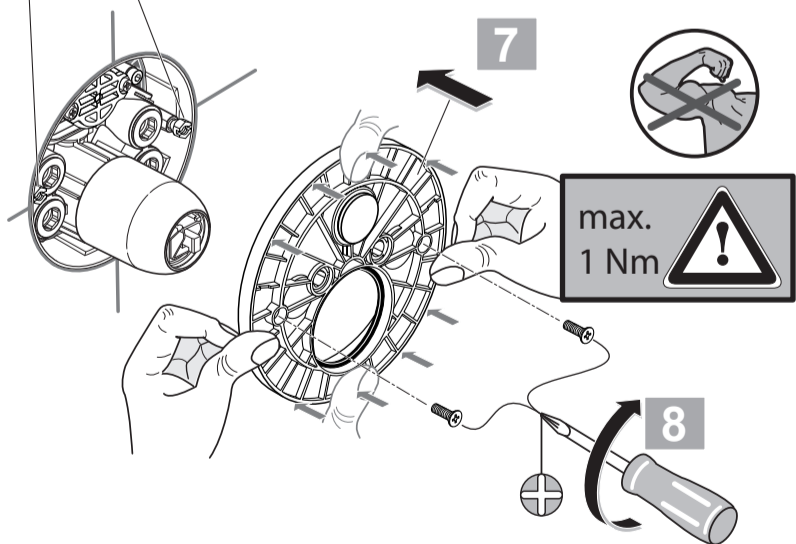

0 °C	1 °C	2 °C	3 °C	4 °C	5 °C	6 °C	7 °C	8 °C	9 °C	
50°C	16°C	49,5	49,5	48	46	42,5	41	37	33,5	31	28
65°C	16°C	65	65	63,5	60,5	57	53,5	49	44,5	39	34,5
81°C	16°C	81	81	78,5	73	69	63,5	56	49	42,5	36

	P bar		MAX. 10		5			Q (3 bar)
	T °C		MAX. 80		65 40			I/min 25