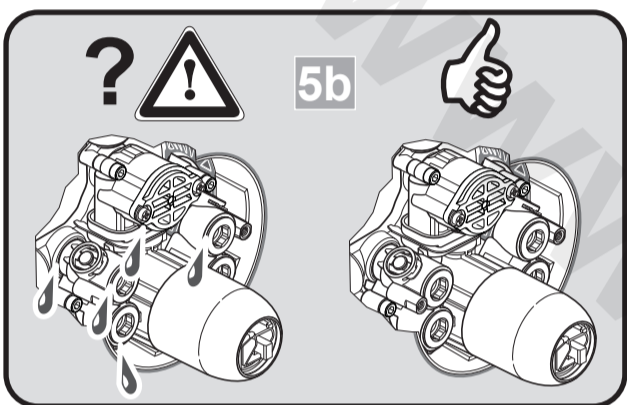

0 °C	1 °C	2 °C	3 °C	4 °C	5 °C	6 °C	7 °C	8 °C	9 °C	
50°C	16°C	49,5	49,5	48	46	42,5	41	37	33,5	31	28
65°C	16°C	65	65	63,5	60,5	57	53,5	49	44,5	39	34,5
81°C	16°C	81	81	78,5	73	69	63,5	56	49	42,5	36

	P bar		MAX. 10		5			Q (3 bar)
	T °C		MAX. 80		65 40			I/min 25