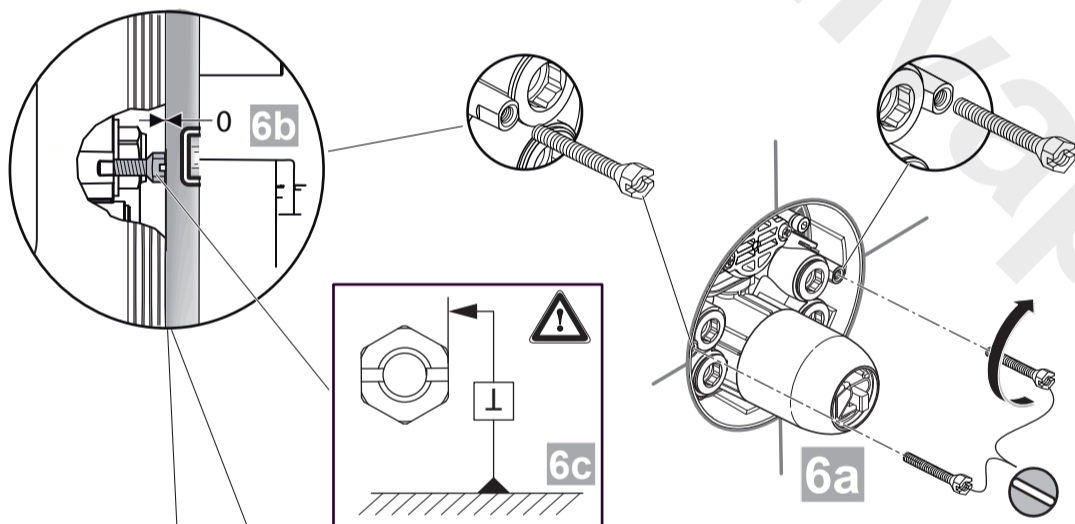

0 °C	1 °C	2 °C	3 °C	4 °C	5 °C	6 °C	7 °C	8 °C	9 °C	
50°C	16°C	49,5	49,5	48	46	42,5	41	37	33,5	31	28
65°C	16°C	65	65	63,5	60,5	57	53,5	49	44,5	39	34,5
81°C	16°C	81	81	78,5	73	69	63,5	56	49	42,5	36

	P bar		MAX. 10		5			Q (3 bar)
	T °C		MAX. 80		65 40			I/min 25