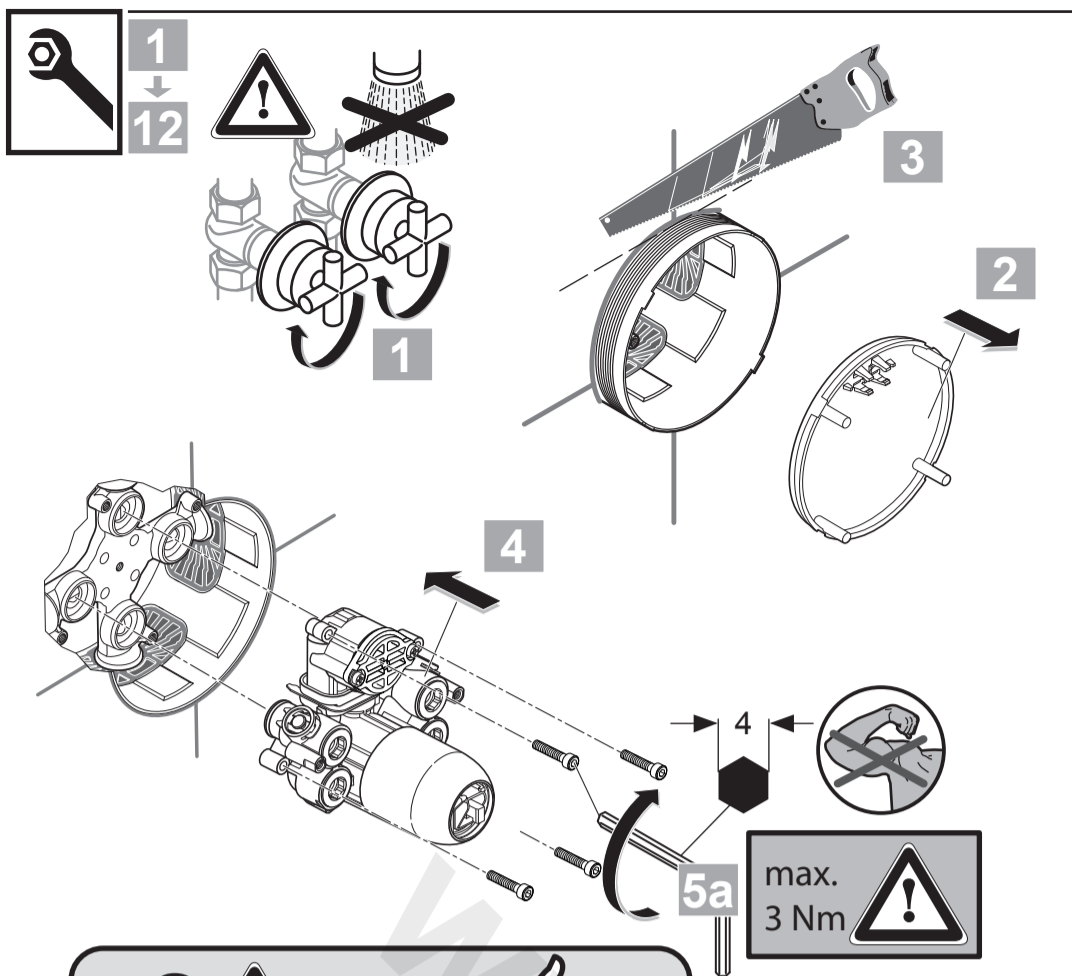

**CERAPLAN III**  
 A 6114 ..

0116 / A 866 682  
 (+ A 865 612)  
 Made in Germany

Ideal Standard International NV  
 Corporate Village - Gent Building  
 Da Vincilaan 2  
 1935 Zaventem  
 Belgium

www.idealstandardinternational.com