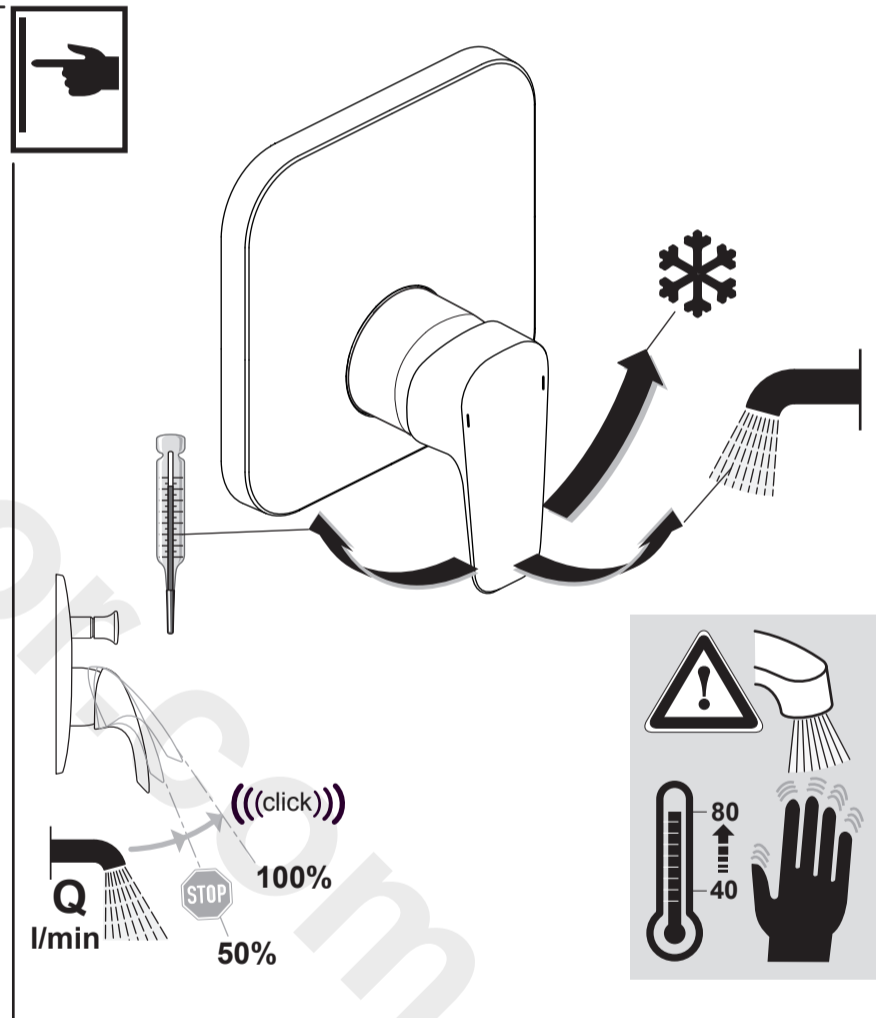

0 °C	1 °C	2 °C	3 °C	4 °C	5 °C	6 °C	7 °C	8 °C	9 °C	
50°C	16°C	49,5	49,5	48	46	42,5	41	37	33,5	31	28
65°C	16°C	65	65	63,5	60,5	57	53,5	49	44,5	39	34,5
81°C	16°C	81	81	78,5	73	69	63,5	56	49	42,5	36

	P bar		MAX. 10		5			Q (3 bar)
	T °C		MAX. 80		65 40			I/min 25