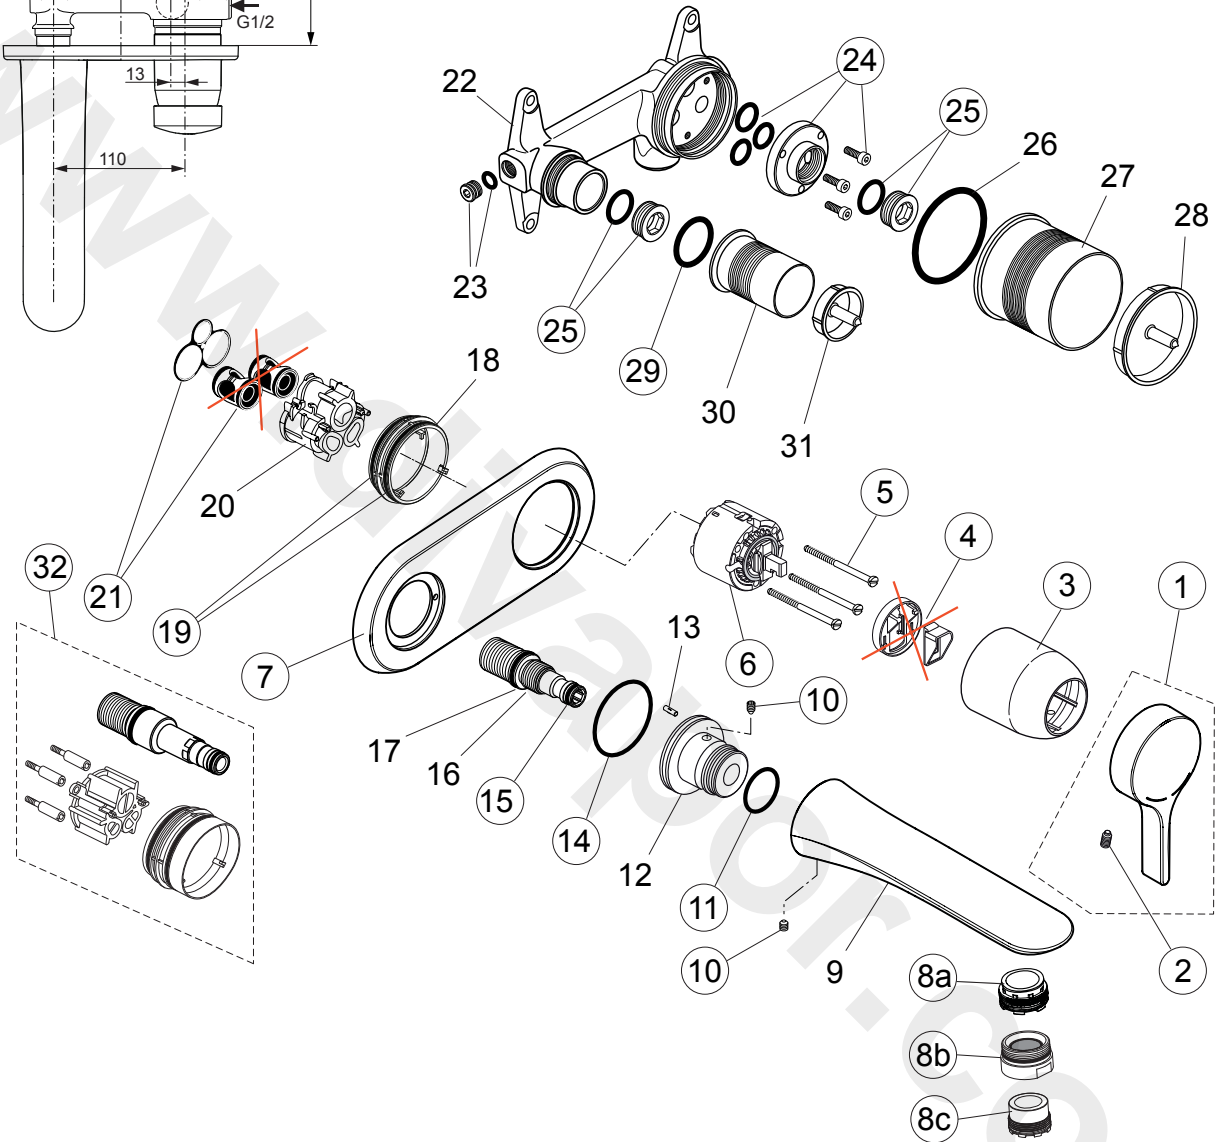

Melange A5591.. A5831..

Produced from: **Sept. 2013**

Pre-installation kit 1 **A5948NU**
 Design parts chrome Kit2 **A5591AA**
 Design parts chrome Kit1 + Kit2 **A5831AA**

Pos.	Description	Part-Number	Qty.	Pos.	Description	Part-Number	Qty.
1	Lever compl. with Logo ISI	A 962 065 AA	1 pcs	16	Connector nipple		
2	Thread pin M5x10 DIN915	A 963 309 NU	1 pcs	17	O - ring Ø 19 x 2,5		
3	Cover cap	A 960 893 AA	1 pcs	18	Plastic ring		
4	ECO-kit			19	O - ring Ø 47,3 x 1,78	A 963 526 NU	2 pcs
5	Cylindrical screw M4x69	A 963 783 NU	3 pcs	20	Plastic insert		
6	Cartridge with pos. 4	A 960 500 NU	1 pcs	21	Low noise insert complete	A 963 524 NU	1 Set
7	Escutcheon	F 960 981 AA	1 pcs	22	Body (built-in)		
8a	Aerator-5l/min + Key (A5591)	A 962 079 NU	1 pcs	23	Superior block M10x1		
8b	Aerator-5l/min + Key (A5831)	A 962 080 AA	1 pcs	24	Flushing device complete	F 960 881 NU	1 Set
8c	Aerator-full flow (A5831)	A 960 191 NU	1 pcs	25	Plug with o-ring	A 963 548 NU	1 pcs
9	Spout 200mm projection			26	O - ring Ø 54 x 2,5		
10	Thread pin M6x8 DIN914	A 860 691 NU	1 pcs	27	Plaster guard for cartridge		
11	O - ring Ø 28 x 3	A 960 071 NU	2 pcs	28	Cover for pos. 27		
12	Connector spout			29	O - ring Ø 26 x 2,5	A 860 845 NU	1 pcs
13	Groove pin 3x10 DIN1474			30	Plaster guard for spout		
14	O - ring Ø 41 x 1,78	A 961 863 NU	1 pcs	31	Cover for pos. 30		
15	O - ring Ø 10 x 2	A 963 495 NU	2 pcs	32	Extension kit 20mm longer	F 960 866 NU	1 Set