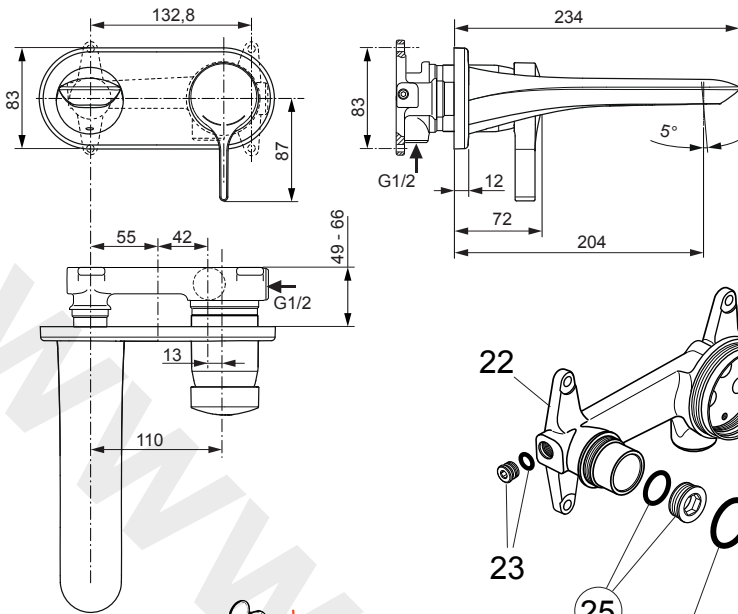

Melange A5591.. A5831..

Produced from: **Sept. 2013**

Pre-installation kit 1 **A5948NU**
 Design parts chrome Kit2 **A5591AA**
 Design parts chrome Kit1 + Kit2 **A5831AA**

Pos.	Description	Part-Number	Qty.	Pos.	Description	Part-Number	Qty.
1	Lever compl. with Logo ISI	A 962 065 AA	1 pcs	16	Connector nipple		
2	Thread pin M5x10 DIN915	A 963 309 NU	1 pcs	17	O - ring Ø 19 x 2,5		
3	Cover cap	A 960 893 AA	1 pcs	18	Plastic ring		
4	ECO-kit			19	O - ring Ø 47,3 x 1,78	A 963 526 NU	2 pcs
5	Cylindrical screw M4x69	A 963 783 NU	3 pcs	20	Plastic insert		
6	Cartridge with pos. 4	A 960 500 NU	1 pcs	21	Low noise insert complete	A 963 524 NU	1 Set
7	Escutcheon	F 960 981 AA	1 pcs	22	Body (built-in)		
8a	Aerator-5l/min + Key (A5591)	A 962 079 NU	1 pcs	23	Superior block M10x1		
8b	Aerator-5l/min + Key (A5831)	A 962 080 AA	1 pcs	24	Flushing device complete	F 960 881 NU	1 Set
8c	Aerator-full flow (A5831)	A 960 191 NU	1 pcs	25	Plug with o-ring	A 963 548 NU	1 pcs
9	Spout 200mm projection			26	O - ring Ø 54 x 2,5		
10	Thread pin M6x8 DIN914	A 860 691 NU	1 pcs	27	Plaster guard for cartridge		
11	O - ring Ø 28 x 3	A 960 071 NU	2 pcs	28	Cover for pos. 27		
12	Connector spout			29	O - ring Ø 26 x 2,5	A 860 845 NU	1 pcs
13	Groove pin 3x10 DIN1474			30	Plaster guard for spout		
14	O - ring Ø 41 x 1,78	A 961 863 NU	1 pcs	31	Cover for pos. 30		
15	O - ring Ø 10 x 2	A 963 495 NU	2 pcs	32	Extension kit 20mm longer	F 960 866 NU	1 Set