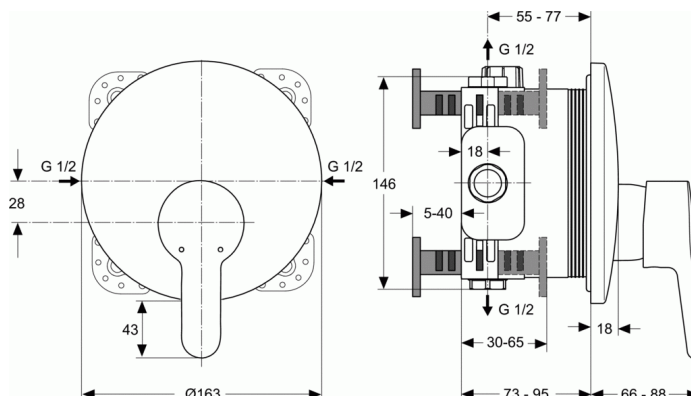

CONNECT BLUE

Built-in shower mixer

Built-in shower mixer

Kit 2 (external part)
 47 mm IS cartridge with hot water limiter, with Click
 Without accessories
 Metal handle with red and blue indicator
 Plastic escutcheon
 Comply with EN817
 To be used only in combination with: A1000NU Kit 1 (internal part)

Necessary equipment:
 EASY-BOX universal built-in Kit 1 (A1000NU)

REQUIRED

EASY-BOX universal built-in KIT1 A1000

RECOMMENDED

Extension kit A960704
 Extension kit A962476
 Wall elbow B9448
 M1 Shower Set, 1-functional, 100 mm diameter B9451