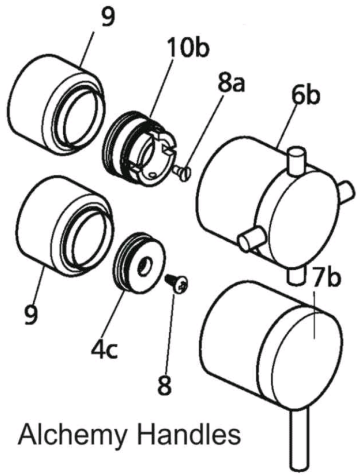

<p>

Ref.	Description	Part No.
1	Front cover plate	A963619--
2	Back cover plate	A963618--
3	Cover plate fixing screws 50 mm need to orderx2	A918434--
3a	Cover plate fixing screws 60 mm need to orderx2	A961160--
4a	Sottini therm handle cap	A963414--
4b	Globe therm handle cap	A907070--
4c	Alchemy temperature handle carrier	A960184NU
5a	Sottini therm handle ring	A963417--
5b	Globe therm handle ring	A963419--
6	Universal handle base	A963455--
6b	Alchemy volume handle	A960187AA
6a,7b	ALCHEMY HANDLE PACK CHROME *****	A954169AA11
7	Universal temperature handle base	A963420--
7b	Alchemy temperature handle	A960186AA
8a	Volume control handle screw	A91842814
8b	Temperature control handle screw	A918416
9	Shroud	A962599--
10	Volume control handle carrier	A923348
10b	Alchemy volume control handle carrier	A960185NU
10c	O-rings for Alchemy volume handle carrier	A960183NU
11	Gear box cover	-
12	Gear box sealing washer	A911940
13	Gear box cover fixing screws	-
15	Gear/ wheel drive shaft	A953155NU11
16	Gear/clutch wheels - pair	A960489NU
17	Gear box back plate	-
18	1/2" cartridge	A952501NU11
19	Thermostatic control cartridge	S960134NU
20	Temperature handle extension	A963649NU
21	Temperature adjustment carrier complete	A953957NU11
22	Blanking plug	A91855414
25	Flushing adaptor outlet	A962927NU
26	Mounting template/plaster guide	A923146
27	Mounting template/plaster guide screws	99107503
28	Shower Hose	E4745--
29	FLOW REGULATOR 4L/MIN	E960114NU
30	FLOW REGULATOR 8L/MIN	E960113NU