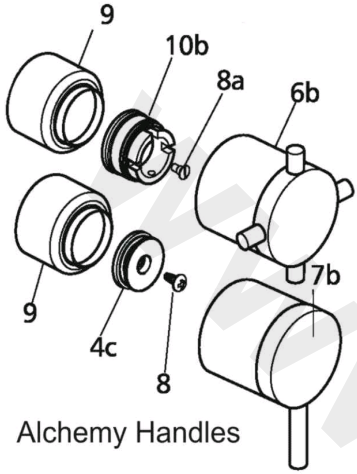

<p>

www.divapor.com

<b>Ref.</b>	<b>Description</b>	<b>Part No.</b>
1	Front cover plate	A963619--
2	Back cover plate	A963618--
3	Cover plate fixing screws 50 mm need to orderx2	A918434--
3a	Cover plate fixing screws 60 mm need to orderx2	A961160--
4a	Sottini therm handle cap	A963414--
4b	Globe therm handle cap	A907070--
4c	Alchemy temperature handle carrier	A960184NU
5a	Sottini therm handle ring	A963417--
5b	Globe therm handle ring	A963419--
6	Universal handle base	A963455--
6b	Alchemy volume handle	A960187AA
6a,7b	ALCHEMY HANDLE PACK CHROME *****	A954169AA11
7	Universal temperature handle base	A963420--
7b	Alchemy temperature handle	A960186AA
8a	Volume control handle screw	A91842814
8b	Temperature control handle screw	A918416
9	Shroud	A962599--
10	Volume control handle carrier	A923348
10b	Alchemy volume control handle carrier	A960185NU
10c	O-rings for Alchemy volume handle carrier	A960183NU
11	Gear box cover	-
12	Gear box sealing washer	A911940
13	Gear box cover fixing screws	-
15	Gear/ wheel drive shaft	A953155NU11
16	Gear/clutch wheels - pair	A960489NU
17	Gear box back plate	-
18	1/2" cartridge	A952501NU11
19	Thermostatic control cartridge	S960134NU
20	Temperature handle extension	A963649NU
21	Temperature adjustment carrier complete	A953957NU11
22	Blanking plug	A91855414
25	Flushing adaptor outlet	A962927NU
26	Mounting template/plaster guide	A923146
27	Mounting template/plaster guide screws	99107503
28	Shower Hose	E4745--
29	FLOW REGULATOR 4L/MIN	E960114NU
30	FLOW REGULATOR 8L/MIN	E960113NU