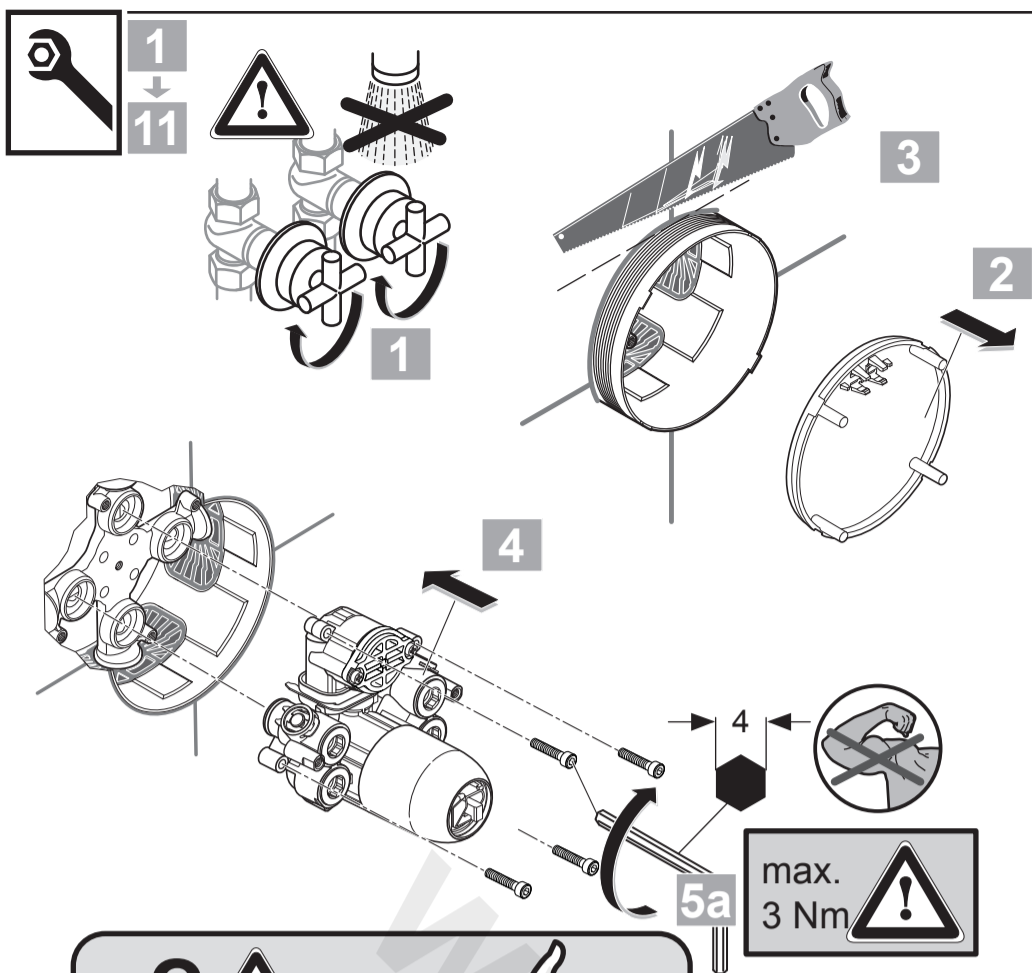

CERASPRINT
 A 5724 ..

0216 / A 866 469
 (+ A 865 612)
 Made in Germany

Ideal Standard International NV
 Corporate Village - Gent Building
 Da Vincilaan 2
 1935 Zaventem
 Belgium

www.idealstandardinternational.com