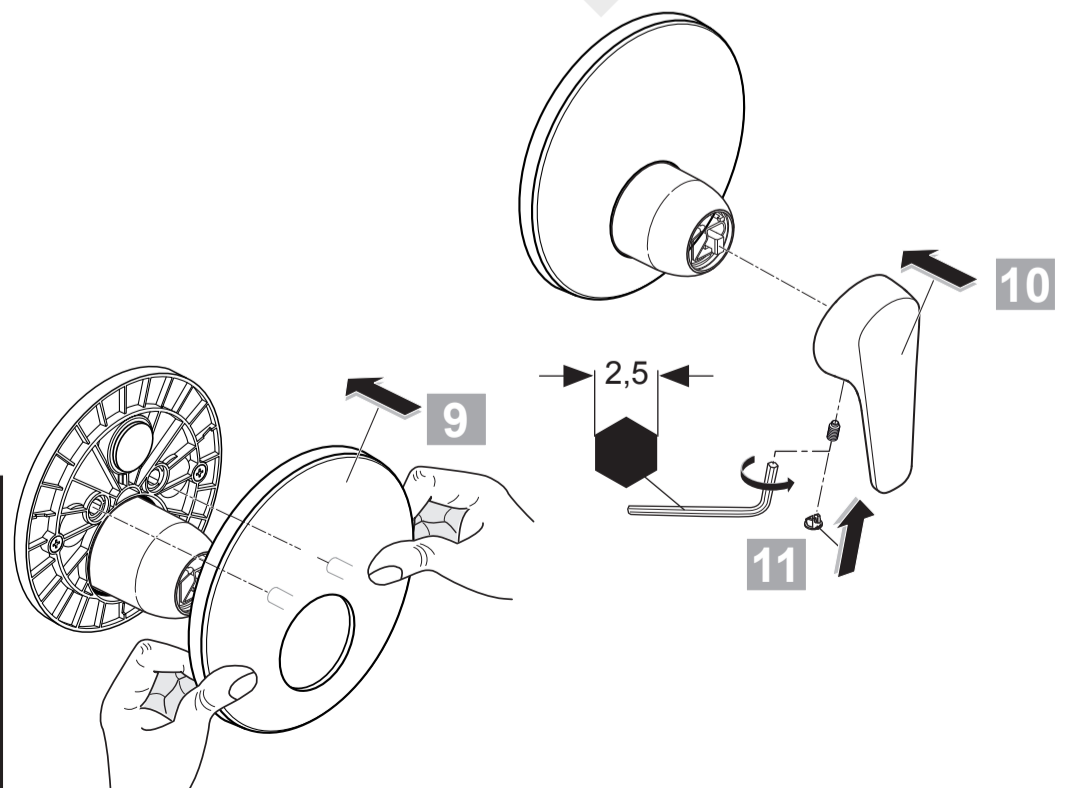

P	bar	0,5	MAX. 10	5		Q	(3 bar)
T	°C	MAX. 80		65			l/min
				55			25