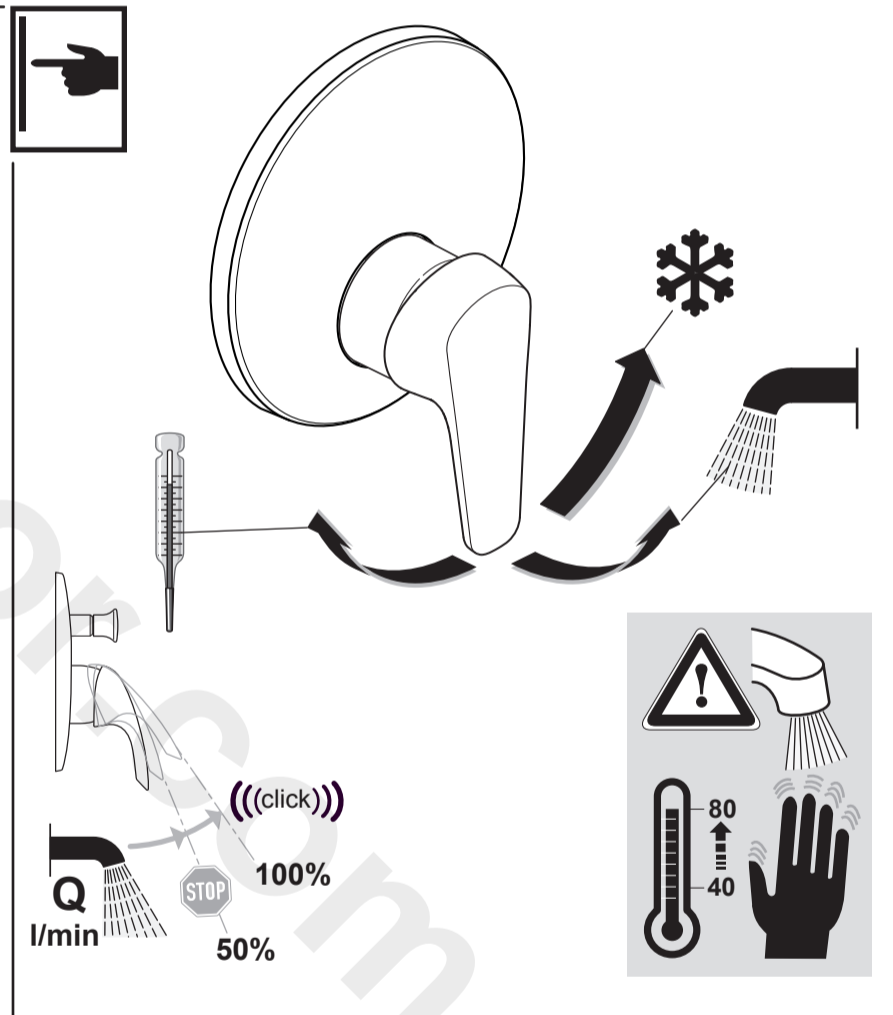

P	bar	0,5	MAX. 10	5		Q	(3 bar)
T	°C	MAX. 80		65			l/min
				55			25