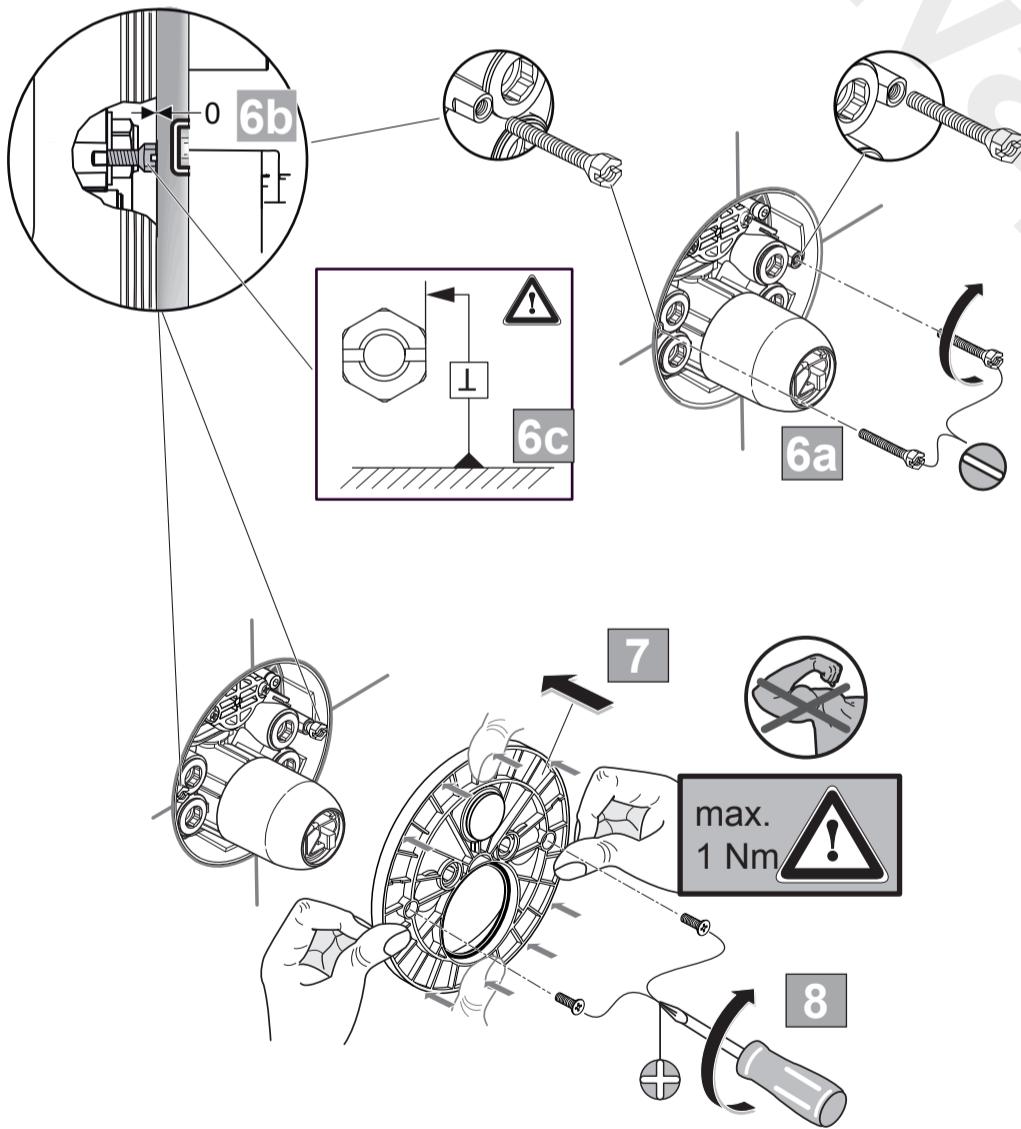

P	bar	0,5	MAX. 10	5		Q	(3 bar)
T	°C	MAX. 80		65			l/min
				55			25