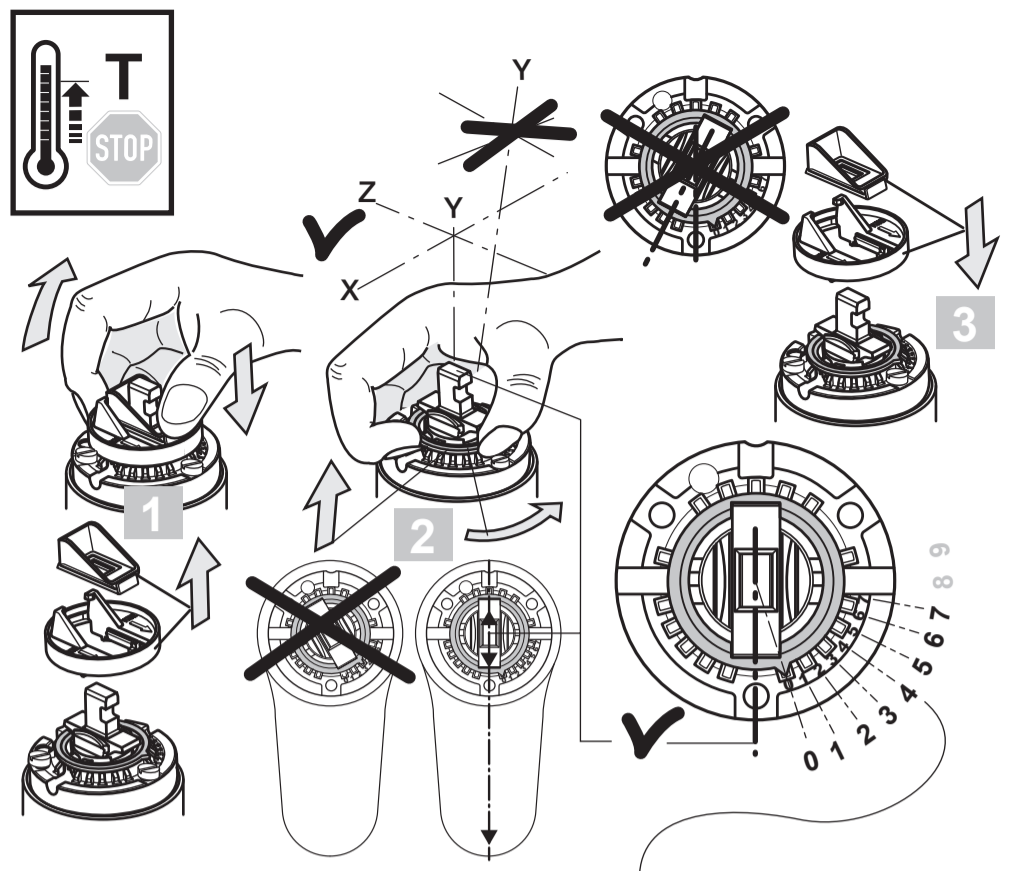

CERASPRINT
 A 5724 ..

0216 / A 866 469
 (+ A 865 612)
 Made in Germany

Ideal Standard International NV
 Corporate Village - Gent Building
 Da Vincilaan 2
 1935 Zaventem
 Belgium

www.idealstandardinternational.com