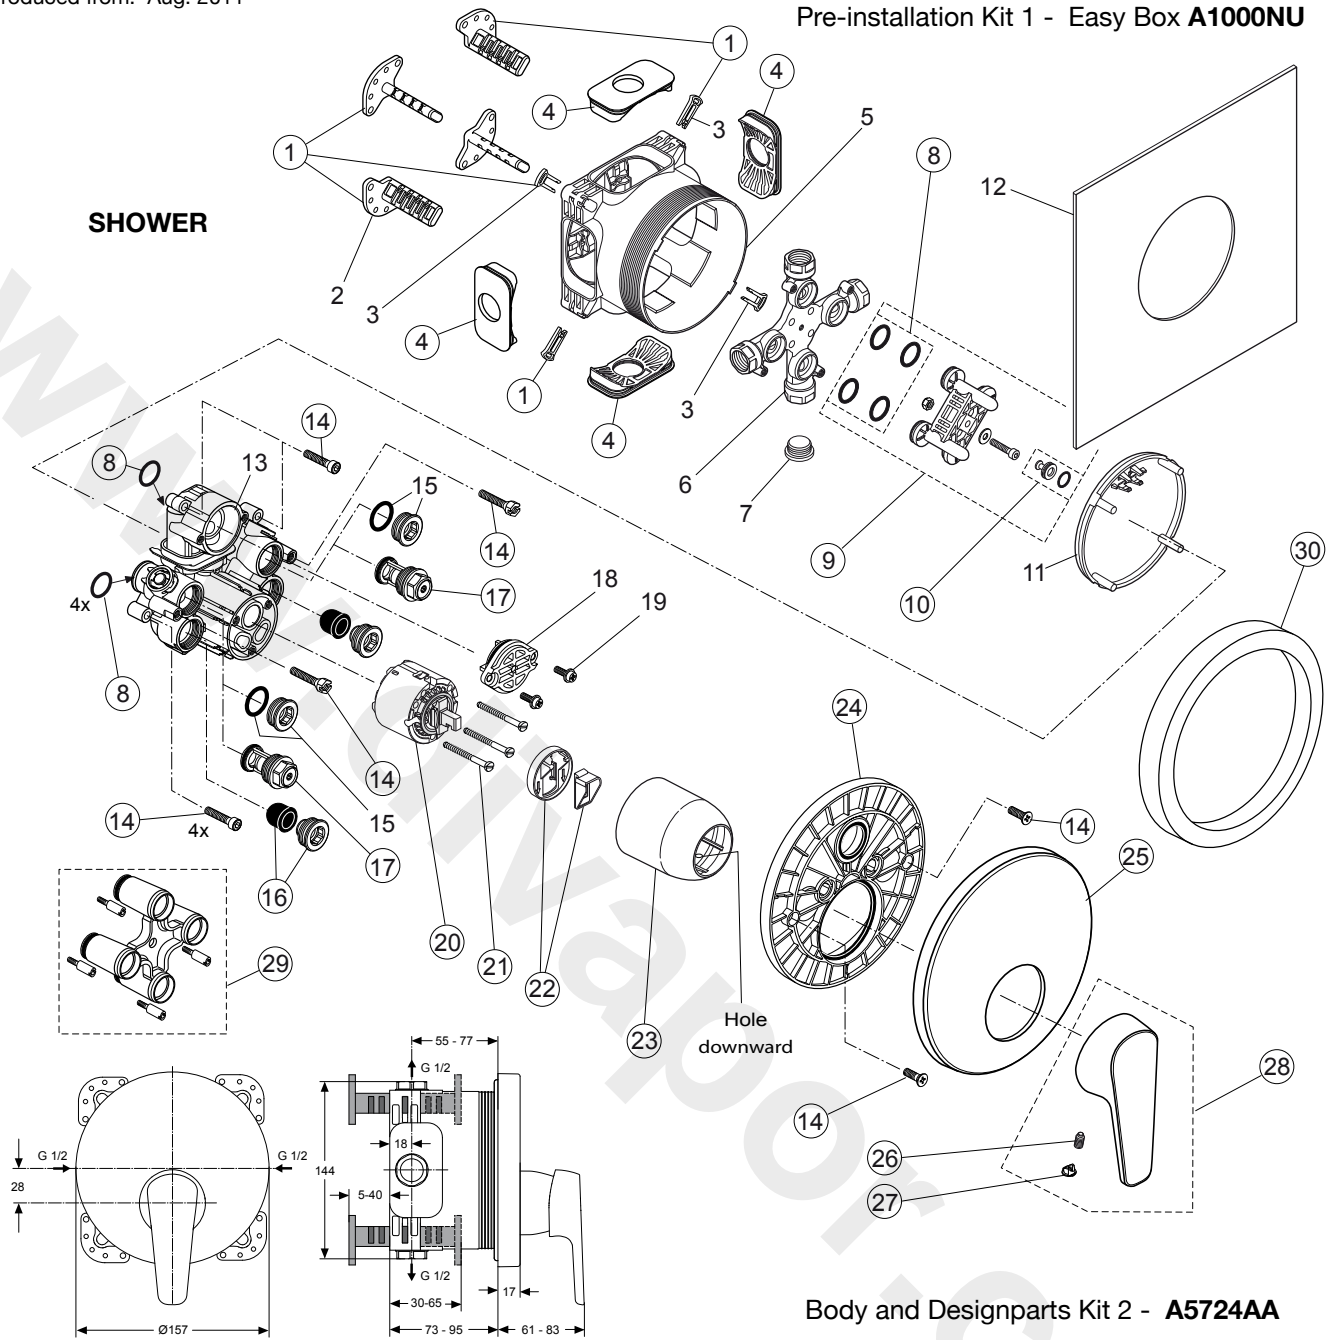

Produced from: Aug. 2011

Pre-installation Kit 1 - Easy Box A1000NU

## SHOWER

Body and Designparts Kit 2 - A5724AA

Replace XX with the appropriate finish code  
chrome = AA,

Example spare part order:  
A 960 893 AA in chrome

Pos.	Description	Part-Number	Qty.	Pos.	Description	Part-Number	Qty.
1	Installation depth adjustment with clips	A 963 131 NU	1 Set	16	Low noise insert	A 960 891 NU	1 pcs
2	Depth adjustment device			17	Stop valve	A 960 706 NU	2 pcs
3	Adjustment lock ( contained in pos. 1 )			18	Front cover with o-ring		
4	Side sealing	A 963 132 NU	1 Set	19	Screw M4x12		
5	Built-in box			20	Cartridge with pos.22	A 960 500 NU	1 pcs
6	Multi-way body			21	Cylindrical screw M4x41,7	A 963 335 NU	3 pcs
7	Plug G1/2			22	ECO-kit	A 860 700 NU	1 Set
8	O-ring Ø 17 x 2,5	A 963 143 NU	1 Set	23	Cover / Cap for cartridge	A 960 893 XX	1 pcs
9	Flushing device with Screw, washer + sealing set	A 963 146 NU	1 Set	24	Escutcheon holder compl.	A 960 895 NU	1 Set
10	Plug with o-ring Ø 12x1,5	A 963 147 NU	1 pcs	25	Escutcheon / Shr plane	A 962 398 XX	1 pcs
11	Cover for built-in box			26	Thread pin M5x10 DIN915	A 963 309 NU	1 pcs
12	Sealing fleece			27	Cap red / blue for handle	A 963 054 NU	1 pcs
13	Body Single lever			28	Lever compl. with Logo ISI	B 960 948 XX	1 pcs
14	Screw set complete	A 960 890 NU	1 Set	29	Extension kit 20mm	A 960 704 NU	1 Set
15	Plug with o-ring			29	Extension kit 40mm	A 962 476 NU	1 Set
				30	Distance frame with escut.	A 962 465 XX	1 pcs