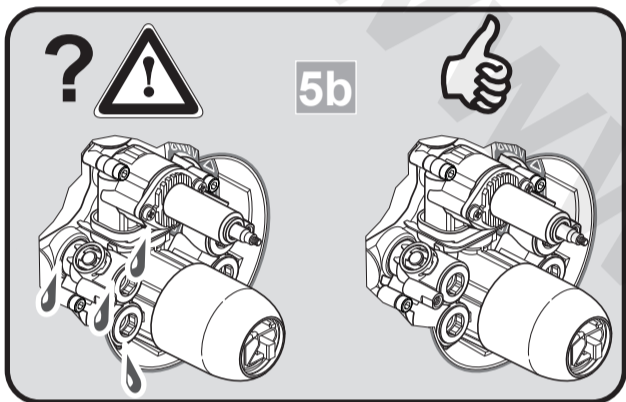

0	1	2	3	4	5	6	7	8	9
50°C	16°C	49,5	49,5	48	46	42,5	41	37	33,5	31
65°C	16°C	65	65	63,5	60,5	57	53,5	49	44,5	39
81°C	16°C	81	81	78,5	73	69	63,5	56	49	42,5

P	bar	MAX. 10	5	Q
0,5	1	10	5	(3 bar)
T	°C	MAX. 80	65	l/min
55	65	80	65	23