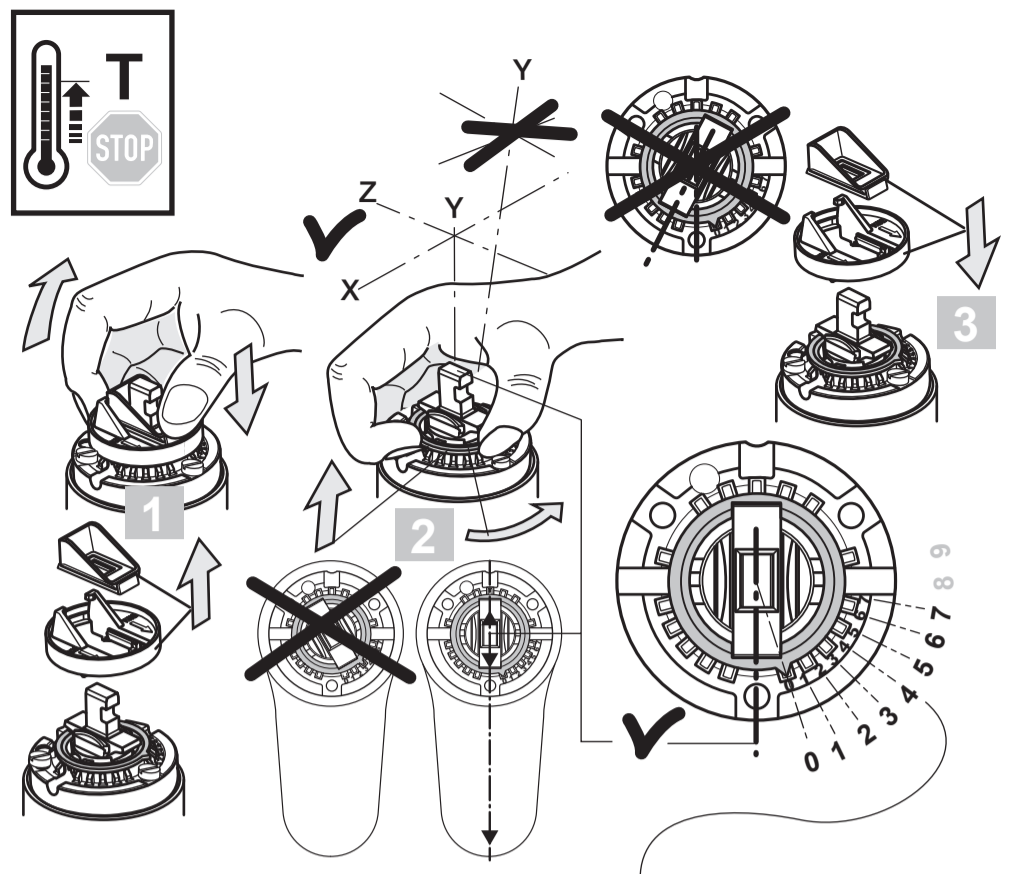

CERASPRINT
 A 5723 ..

0818 / A 866 468
 (+ A 865 612)
 Made in Germany

Ideal Standard International NV
 Corporate Village - Gent Building
 Da Vincilaan 2
 1935 Zaventem
 Belgium

www.idealstandardinternational.com