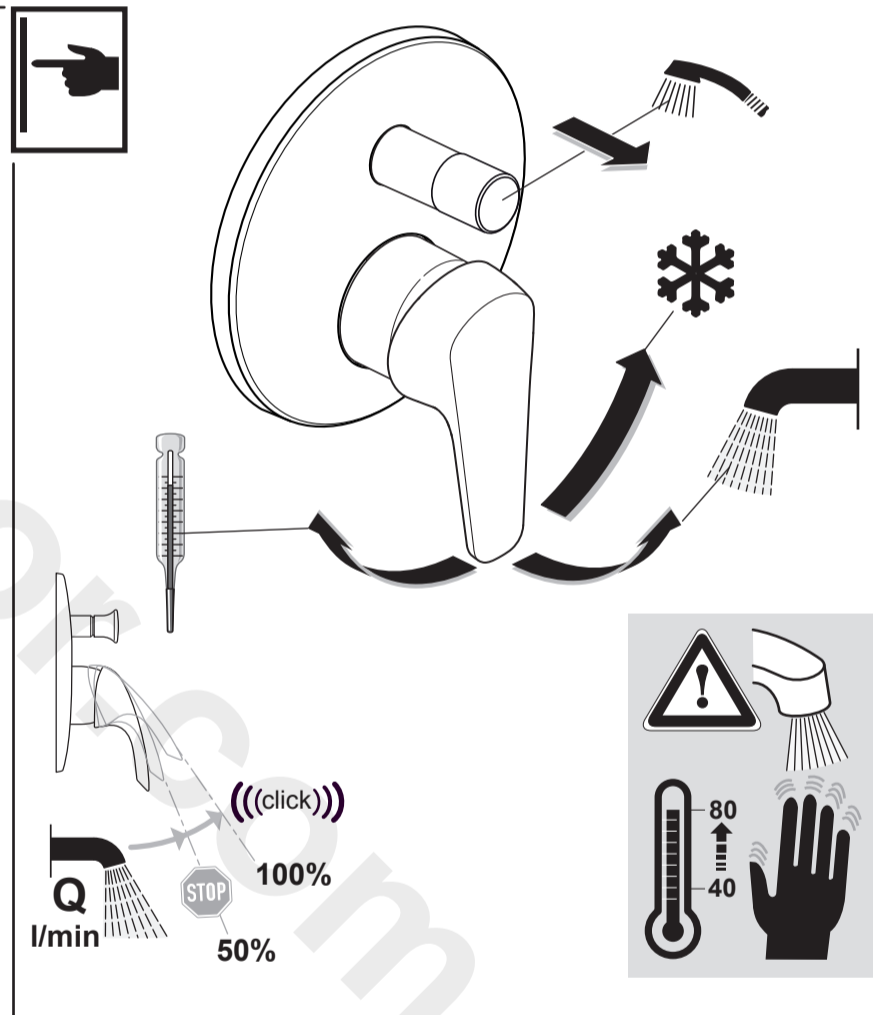

0	1	2	3	4	5	6	7	8	9
50°C	16°C	49,5	49,5	48	46	42,5	41	37	33,5	31
65°C	16°C	65	65	63,5	60,5	57	53,5	49	44,5	39
81°C	16°C	81	81	78,5	73	69	63,5	56	49	42,5

P	bar	MAX. 10	5	Q
0,5	1	10	5	(3 bar)
T	°C	MAX. 80	65	l/min
55	65	80	65	23