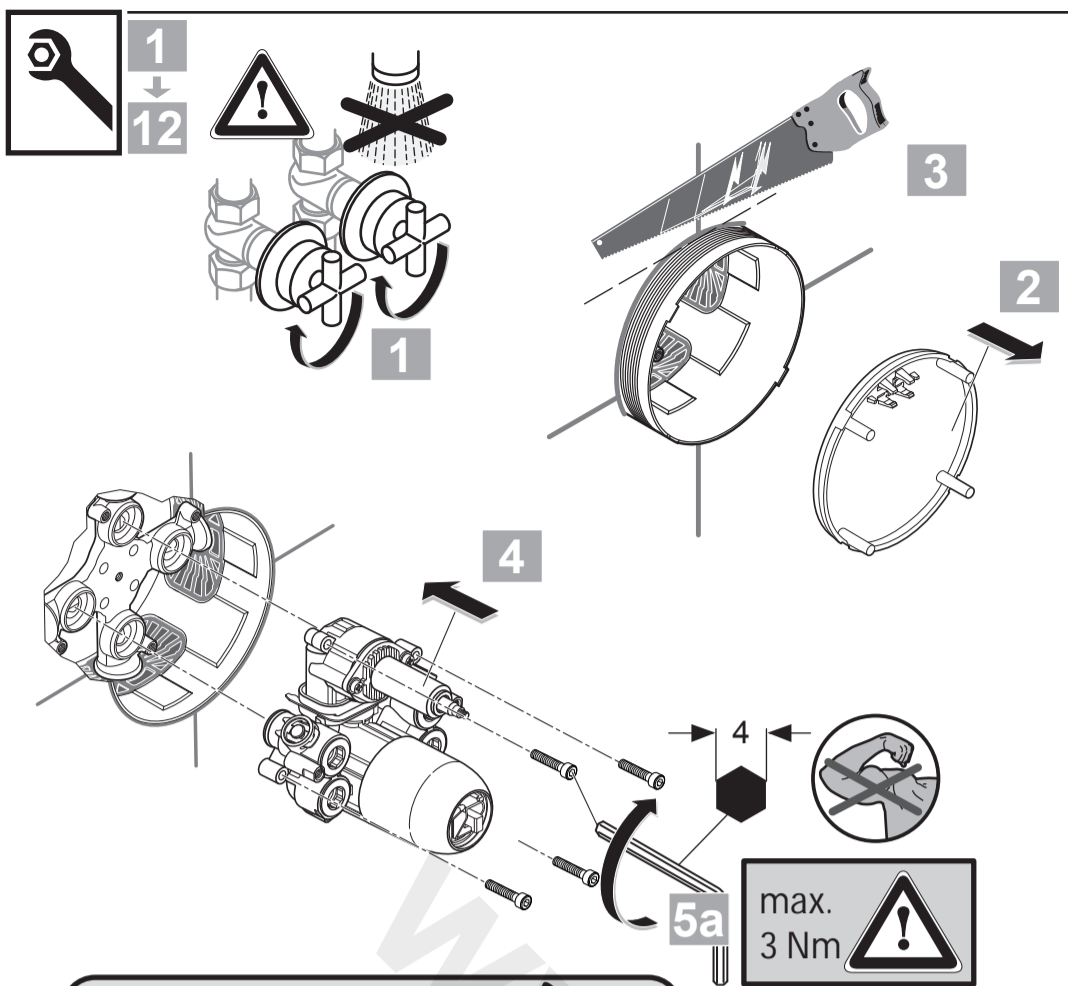

CERASPRINT
 A 5723 ..

0818 / A 866 468
 (+ A 865 612)
 Made in Germany

Ideal Standard International NV
 Corporate Village - Gent Building
 Da Vincilaan 2
 1935 Zaventem
 Belgium

www.idealstandardinternational.com