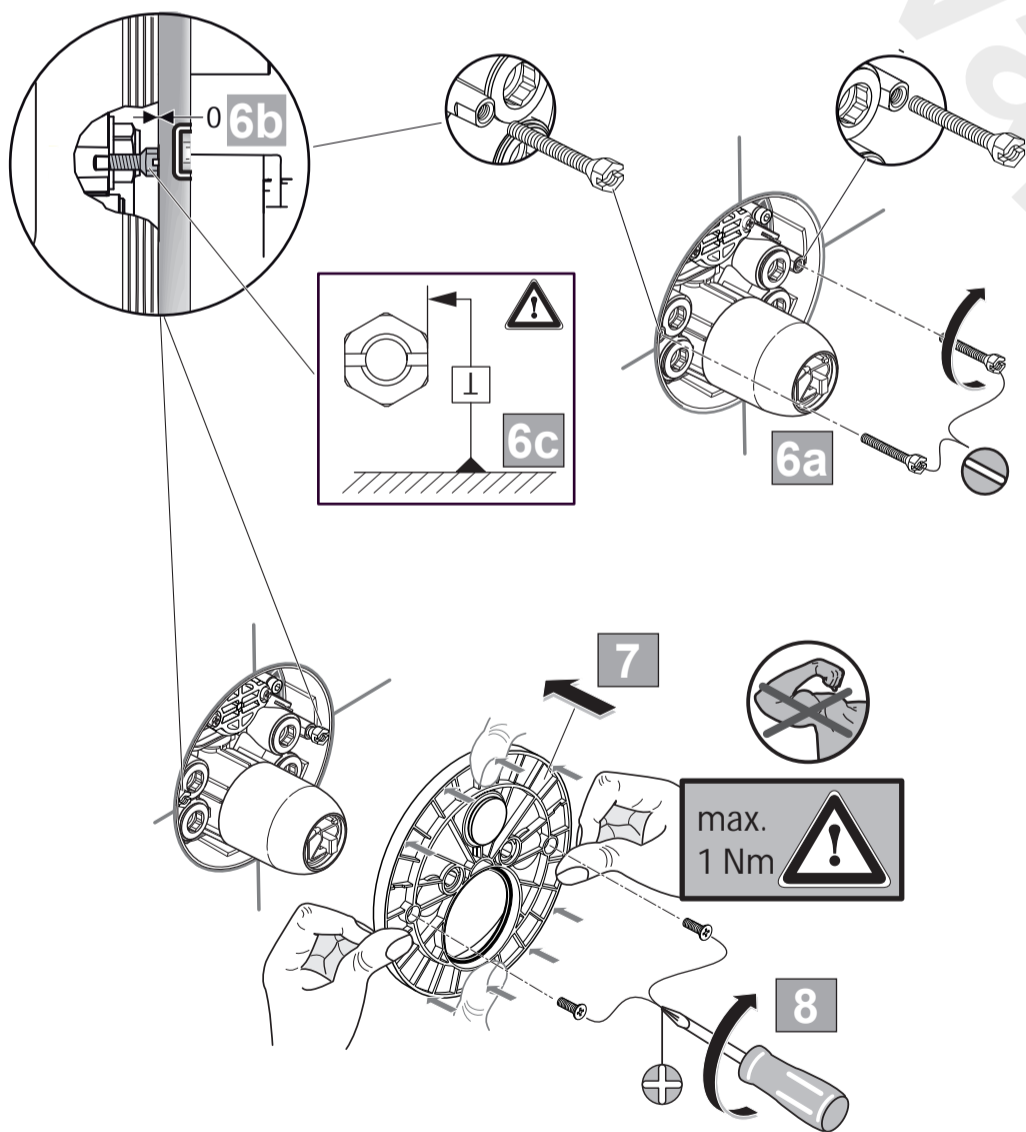

0	1	2	3	4	5	6	7	8	9
50°C	16°C	49,5	49,5	48	46	42,5	41	37	33,5	31
65°C	16°C	65	65	63,5	60,5	57	53,5	49	44,5	39
81°C	16°C	81	81	78,5	73	69	63,5	56	49	42,5

P	bar	MAX. 10	5	Q
0,5	1	10	5	(3 bar)
T	°C	MAX. 80	65	l/min
55	65	80	65	23