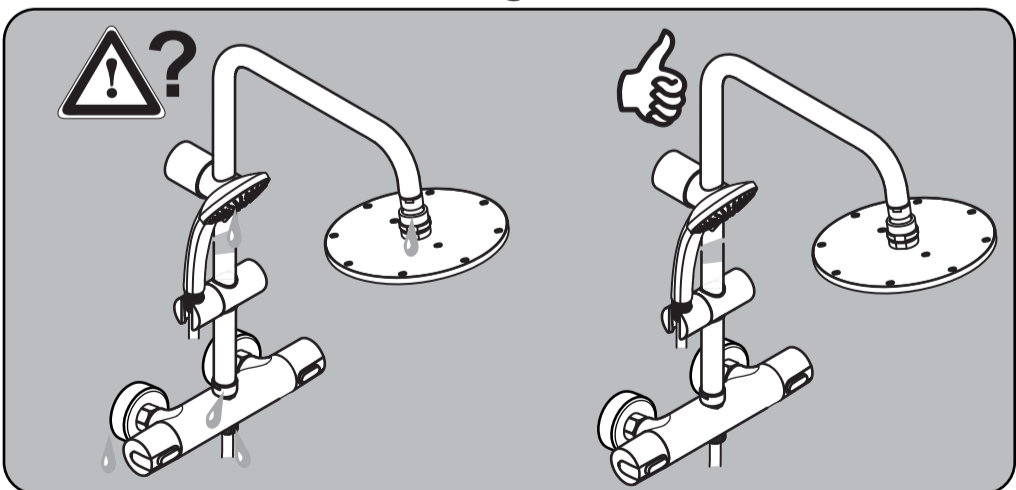

IDEALRAIN
 A 5686 ..

1215 / A 866 428 40
 Made in Germany

Ideal Standard International BVBA
 Corporate Village - Gent Building
 Da Vincilaan 2
 1935 Zaventem
 Belgium

www.idealstandardinternational.com

	P bar		MAX. 10		5		Q (3 bar)
	T °C		MAX. 80		65		l/min
					55		
							8 11