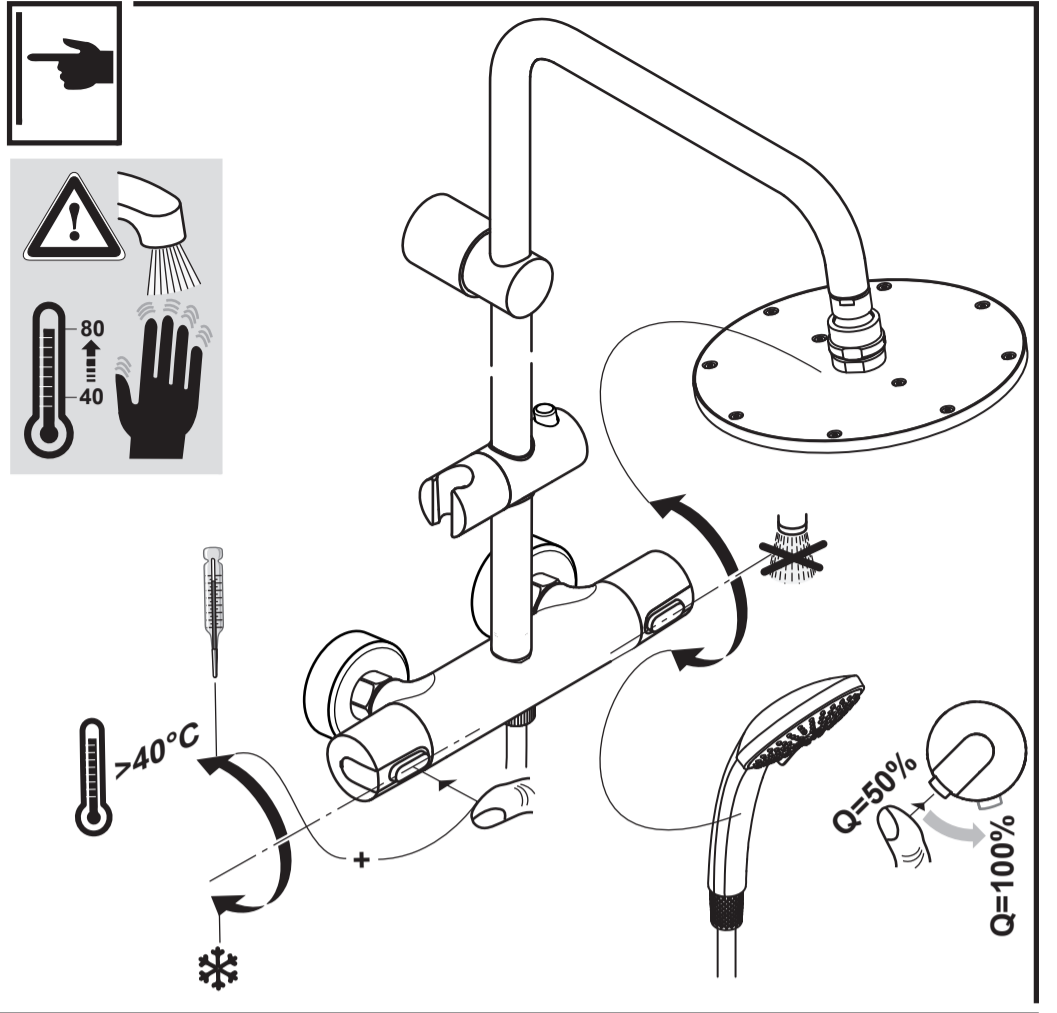

IDEALRAIN
 A 5686 ..

1215 / A 866 428 40
 Made in Germany

Ideal Standard International BVBA
 Corporate Village - Gent Building
 Da Vincilaan 2
 1935 Zaventem
 Belgium

www.idealstandardinternational.com

	P bar		MAX. 10		5		Q (3 bar)
	T °C		MAX. 80		65		l/min
					55		
							8 11