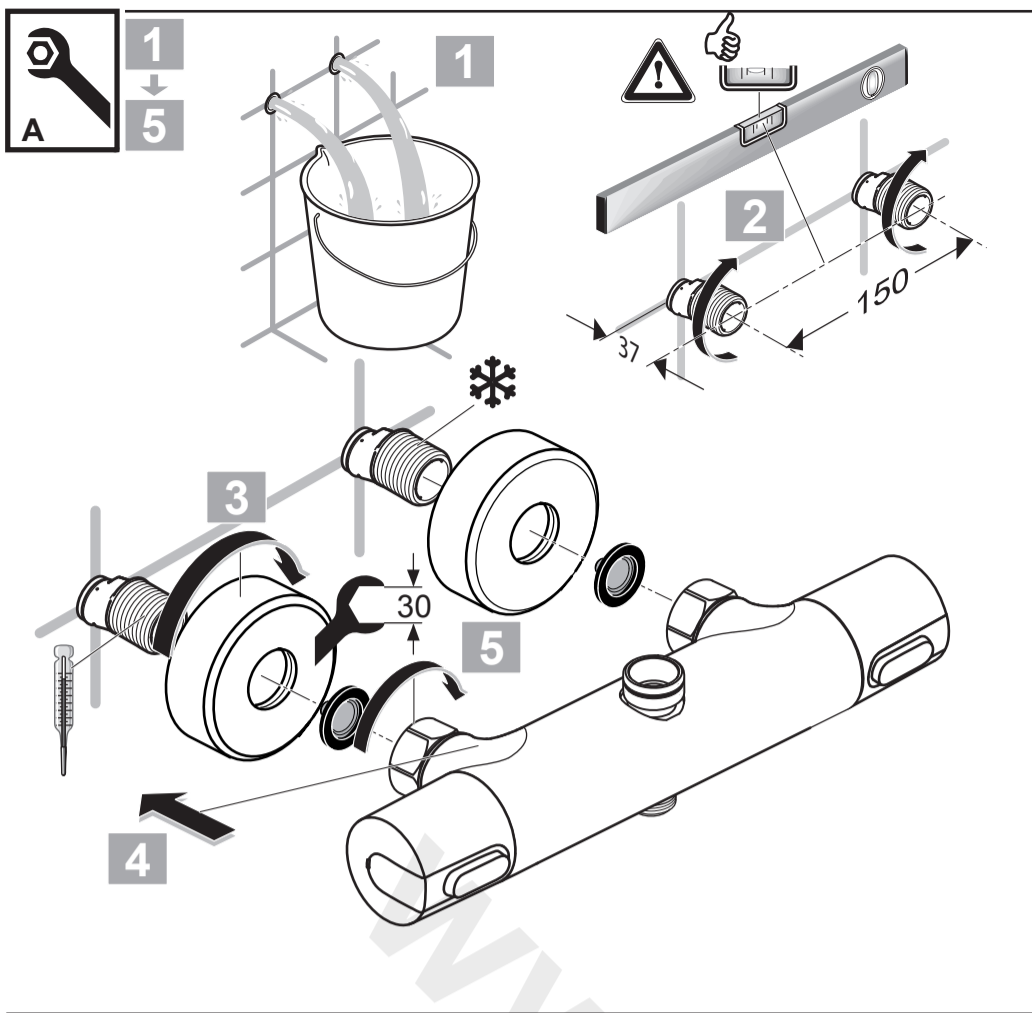

IDEALRAIN
 A 5686 ..

1215 / A 866 428 40
 Made in Germany

Ideal Standard International BVBA
 Corporate Village - Gent Building
 Da Vincilaan 2
 1935 Zaventem
 Belgium

www.idealstandardinternational.com

	P bar		MAX. 10		5		Q (3 bar)
	T °C		MAX. 80		65		l/min
					55		
							8 11