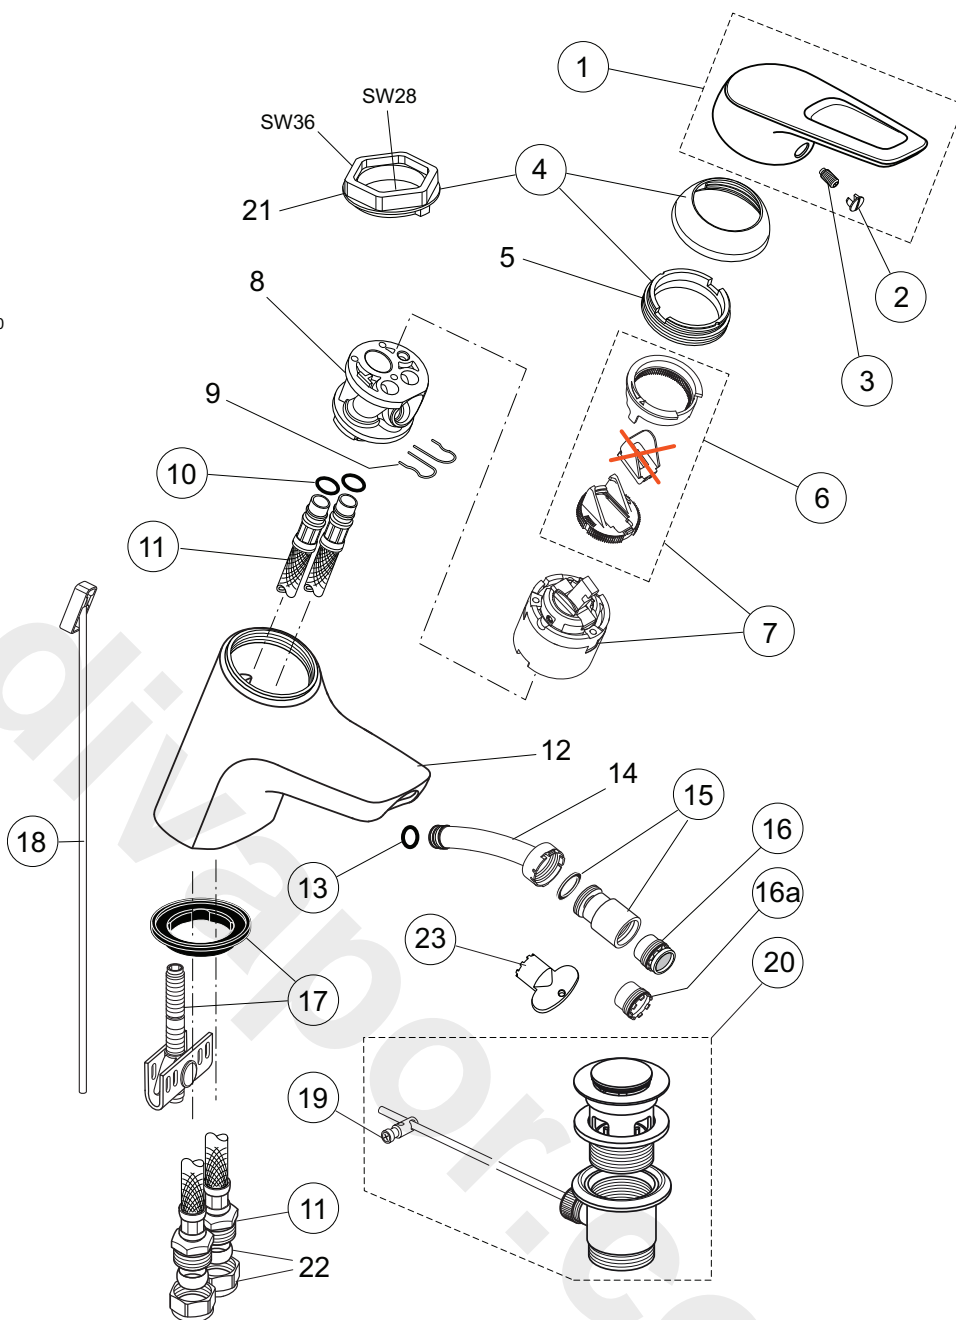

Produced from: Jan. 2011

SL bidet mixer flex. hose with pop-up waste chrome

A5656AA

Replace XX with the appropriate finish code
chrome = AA,

Example spare part order:
A 963 313 AA in chrome

Pos.	Description	Part-Number	Qty.	Pos.	Description	Part-Number	Qty.
1	Lever compl. with Logo ISI	A 963 313 XX	1 pcs	13	O-ring Ø 8x1,5	A 961 118 NU	1 pcs
2	Cap red/blue for handle	A 963 054 NU	1 pcs	14	Inlet Bidet with M18x1		
3	Thread pin M5x10 DIN915	A 963 309 NU	1 pcs	15	Ball joint M18x1 complete	A 962 385 XX	1 pcs
4	Cover + pos.5 + key	B 960 862 XX	1 pcs	16	Aerator M16,5x1	B 960 834 NU	1 pcs
5	Thread ring M43x1,5 / M41x1,5			16a	Aerator M16,5x1 5ltr/min	A 962 708 NU	1 pcs
6	ECO-function / Hot limiter	A 963 314 NU	1 Set	17	Fixation kit Top-Fix	A 960 949 NU	1 Set
7	Cartridge Ø40 cpl.+pos.21	B 960 775 NU	1 pcs	18	Lift rod with pull knob	A 963 357 XX	1 pcs
8	Manifold			19	Bracket	A 963 404 NU	1 pcs
9	Clip			20	Pop-up waste complete	A 961 230 XX	1 pcs
10	O-ring Ø 10x2,5	A 963 788 NU	1 pcs	21	Insert for socket wrench (key for pos. 5)		
11	Flex. hose / Clip / G1/2	A 963 375 NU	1 pcs	22	Coupling nut - in pos. 11 contained		
12	Body / container			23	Key for aerator	A 960 196 NU	1 Set