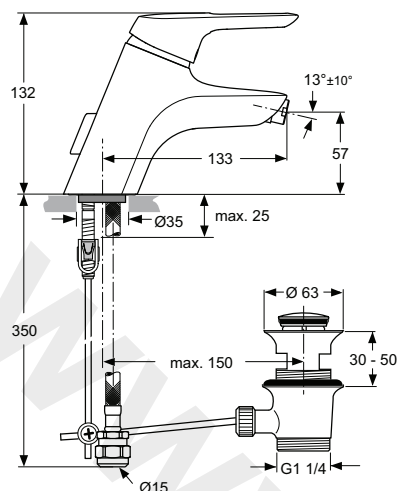

Produced from: Jan. 2011

SL bidet mixer flex. hose with pop-up waste chrome

A5656AA

Replace XX with the appropriate finish code
chrome = AA,

Example spare part order:
A 963 313 AA in chrome

Pos.	Description	Part-Number	Qty.	Pos.	Description	Part-Number	Qty.
1	Lever compl. with Logo ISI	A 963 313 XX	1 pcs	13	O-ring Ø 8x1,5	A 961 118 NU	1 pcs
2	Cap red/blue for handle	A 963 054 NU	1 pcs	14	Inlet Bidet with M18x1		
3	Thread pin M5x10 DIN915	A 963 309 NU	1 pcs	15	Ball joint M18x1 complete	A 962 385 XX	1 pcs
4	Cover + pos.5 + key	B 960 862 XX	1 pcs	16	Aerator M16,5x1	B 960 834 NU	1 pcs
5	Thread ring M43x1,5 / M41x1,5			16a	Aerator M16,5x1 5ltr/min	A 962 708 NU	1 pcs
6	ECO-function / Hot limiter	A 963 314 NU	1 Set	17	Fixation kit Top-Fix	A 960 949 NU	1 Set
7	Cartridge Ø40 cpl.+pos.21	B 960 775 NU	1 pcs	18	Lift rod with pull knob	A 963 357 XX	1 pcs
8	Manifold			19	Bracket	A 963 404 NU	1 pcs
9	Clip			20	Pop-up waste complete	A 961 230 XX	1 pcs
10	O-ring Ø 10x2,5	A 963 788 NU	1 pcs	21	Insert for socket wrench (key for pos. 5)		
11	Flex. hose / Clip / G1/2	A 963 375 NU	1 pcs	22	Coupling nut - in pos. 11 contained		
12	Body / container			23	Key for aerator	A 960 196 NU	1 Set