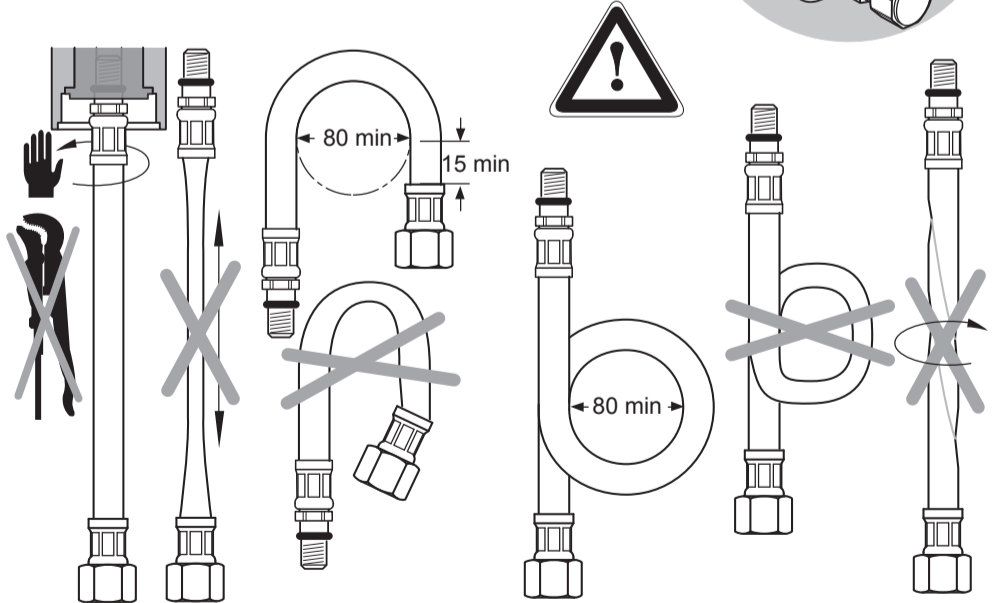

Ideal Standard International NV
 Corporate Village - Gent Building
 Da Vincilaan 2
 1935 Zaventem
 Belgium

www.idealstandardinternational.com

	P	bar	MIN. 0.1		MAX. 5	P 0.2 bar	
	T	°C	MAX. 80		65	P 3.0 bar	
					55	Q 4.4 l/min	
						P 3.0 bar	
						Q 4.7 l/min	