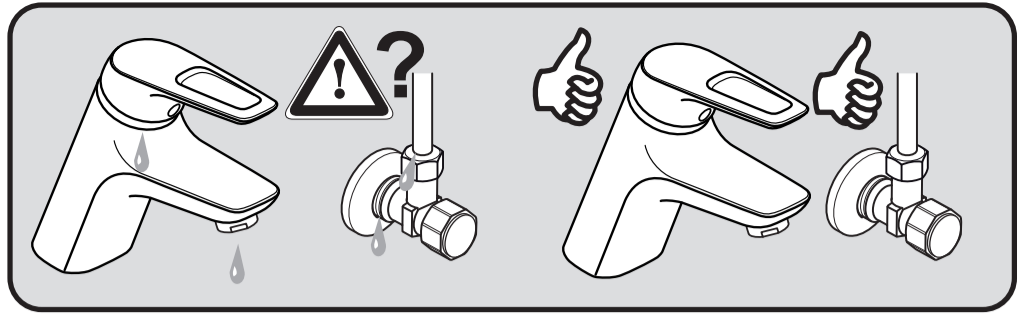

Ideal Standard International NV
 Corporate Village - Gent Building
 Da Vincilaan 2
 1935 Zaventem
 Belgium

www.idealstandardinternational.com

	P	bar	MIN. 0.1		MAX. 5	P 0.2 bar	
	T	°C	MAX. 80		65	P 3.0 bar	
					55	Q 4.4 l/min	
						P 3.0 bar	
						Q 4.7 l/min	